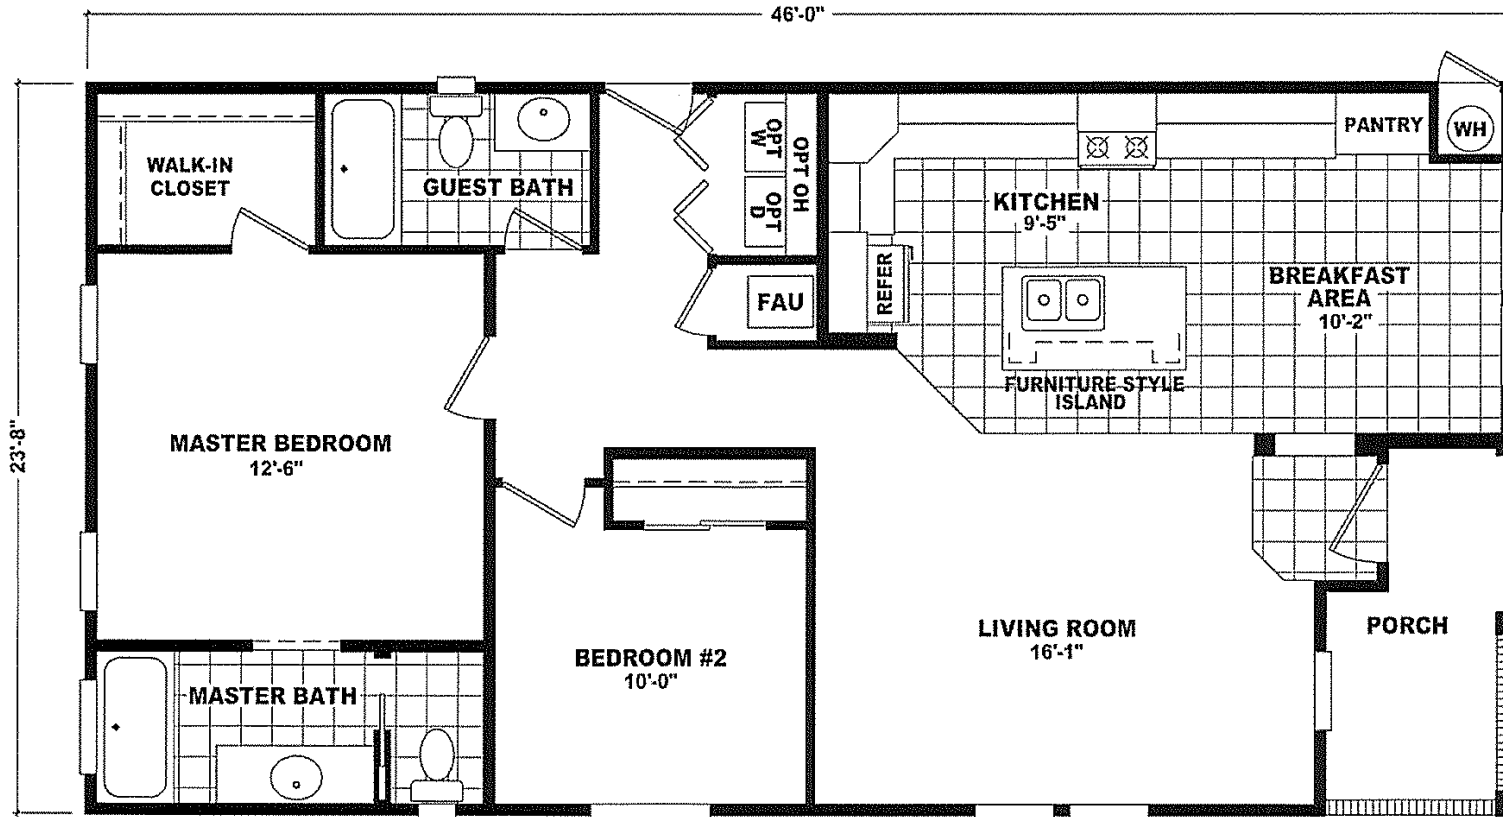

Sennett

Value Porch Home Series

1,028 SQ. FT. (Approximate) 2 Bedrooms, 2 Baths

Last Updated:1-4-2022

FACTORY SELECT HOMES
8610 E. Main Street
Mesa, AZ 85207

FactorySelectMobileHomes.com | 1-800-670-1464

IMPORTANT: Alta Cima Corp reserves the right to modify, cancel or substitute products or features of this event at any time without prior notice or obligation. Pictures and other promotional materials are representative and may depict or contain floor plans, square footages, elevations, options, upgrades, extra design features, decorations, floor coverings, specialty light fixtures, custom paint and wall coverings, window treatments, landscaping, sound and alarm systems, furnishings, appliances, and other designer/decorator features and amenities that are not included as part of the home and/or may not be available at all locations. Home, pricing and community information is subject to change, and homes to prior sale, at any time without notice or obligation. ©2020 Alta Cima Corp. All rights reserved.