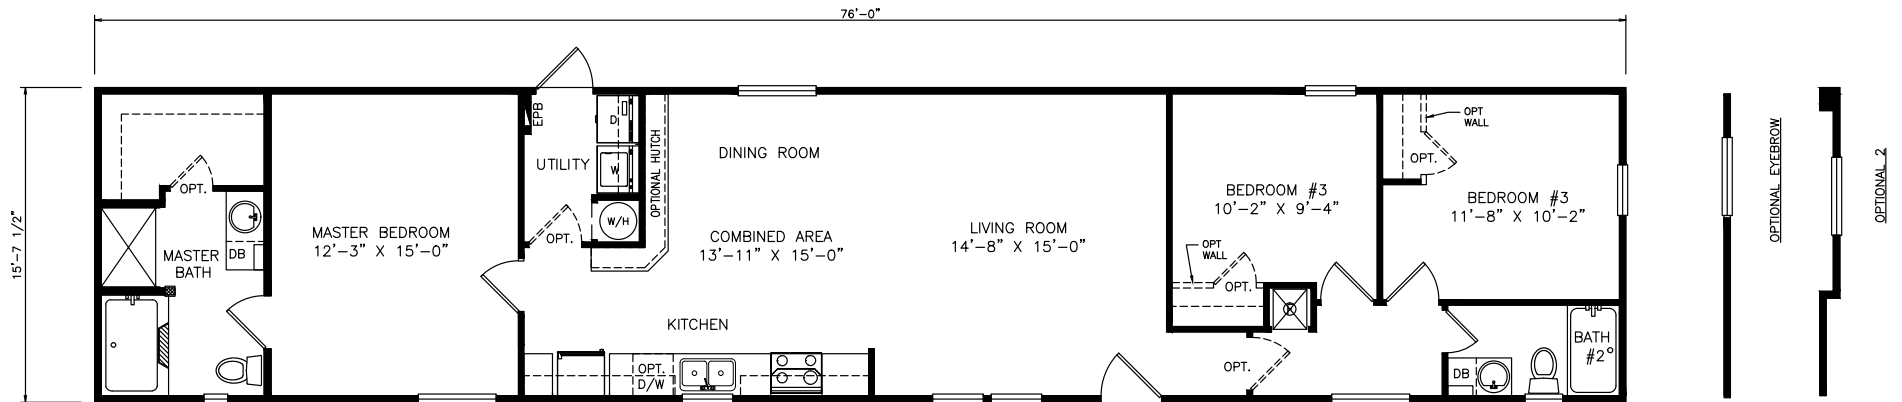

Sayers

Heritage Series - Single Section Series

1,193 SQ. FT. (Approximate) 3 Bedrooms, 2 Baths

Last Updated: 12-6-21

FACTORY SELECT HOMES
8610 E. Main Street
Mesa, AZ 85207

FactorySelectMobileHomes.com | 1-800-670-1464