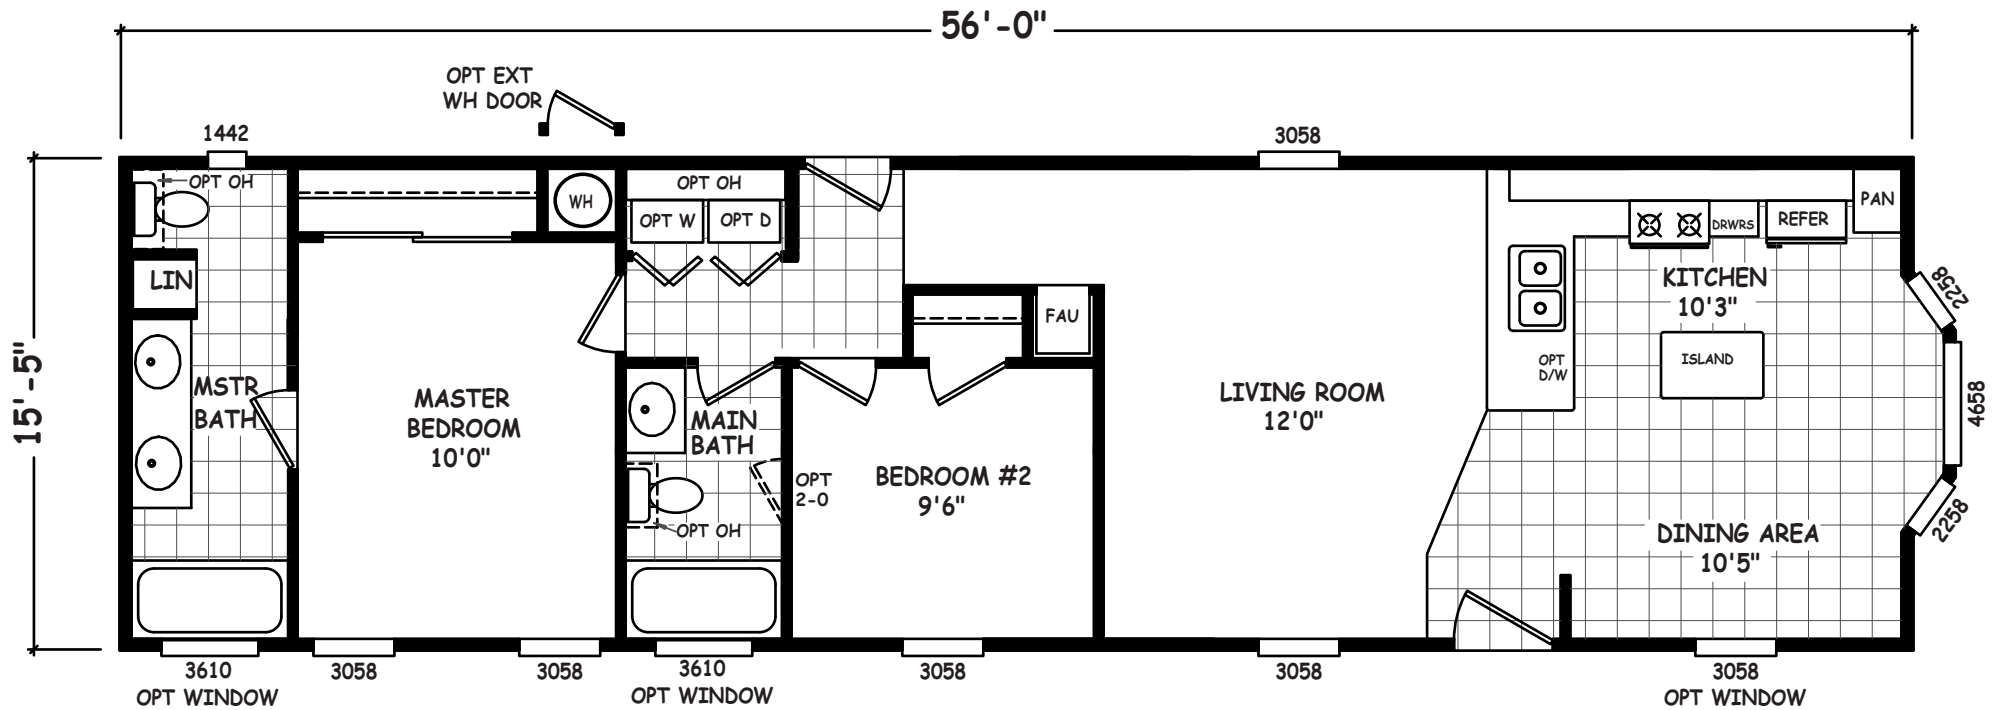

# Santa Anita

Laurel Manor Series 

# FactorySelectHomes

2 Bedroom, 2 Bath  
Approx. 872 Sq. Ft.

Last Updated: 9-8-16

I authorize Factory Select Homes to build my house, per this plan.

X \_\_\_\_\_  
Customer Signature/Date

**1-800-670-1464    www.FactorySelectMobileHomes.com    1-800-670-1464    www.FactorySelectMobileHomes.com**