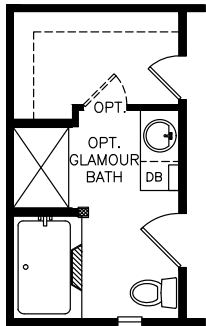

Sanger

Heritage Series - Single Section Series

1,193 SQ. FT. (Approximate) 3 Bedrooms, 2 Baths

Last Updated: 12-6-21

FACTORY SELECT HOMES
8610 E. Main Street
Mesa, AZ 85207

FactorySelectMobileHomes.com | 1-800-670-1464