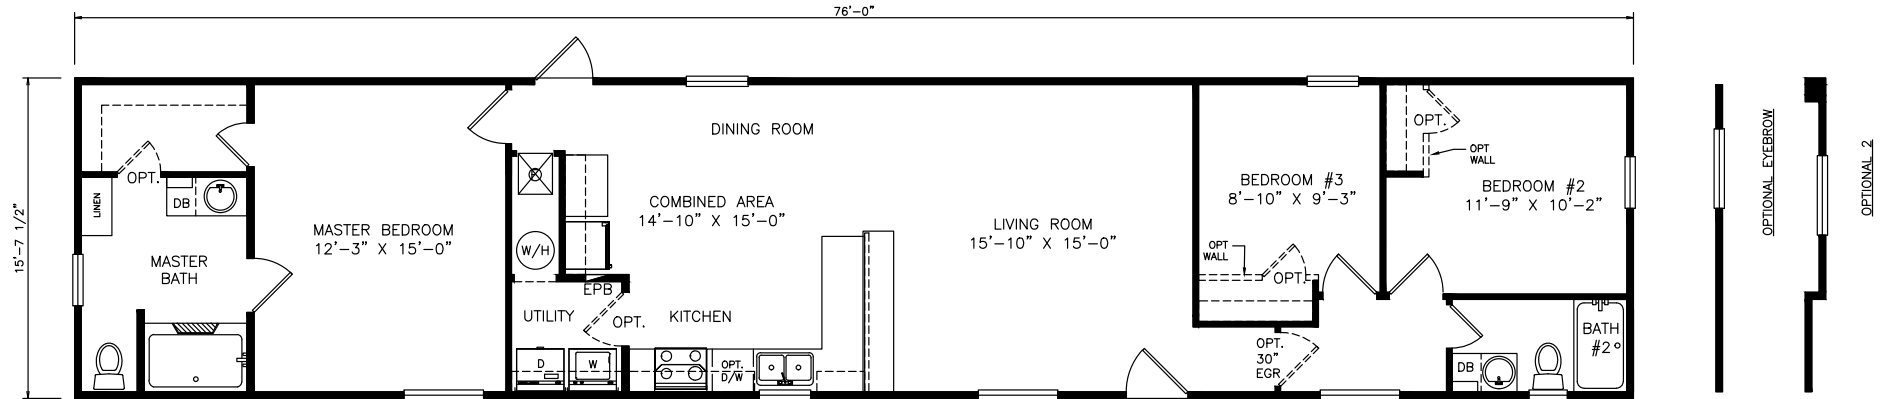

Sanger

Heritage Series - Single Section Series

1,193 SQ. FT. (Approximate) 3 Bedrooms, 2 Baths

Last Updated: 12-6-21

FACTORY SELECT HOMES
8610 E. Main Street
Mesa, AZ 85207

FactorySelectMobileHomes.com | 1-800-670-1464