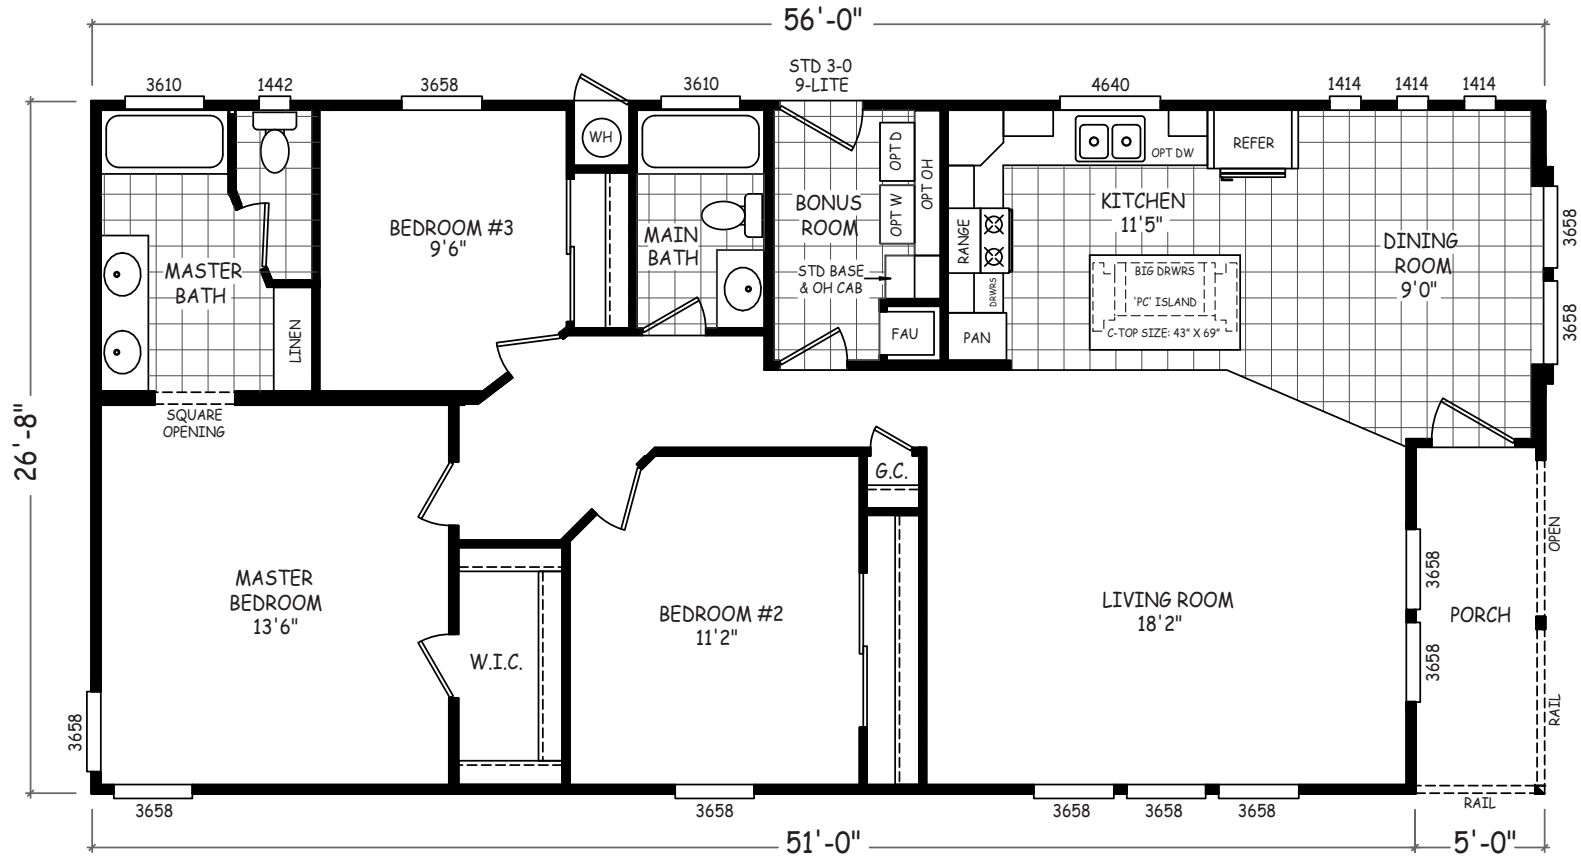

Sangaree

Sedona Ridge Classic Series

1,493 SQ. FT. (Approximate) 3 Bedroom, 2 Bath

Last Updated: 2-2-23

FACTORY SELECT HOMES

8610 E. Main Street
Mesa, AZ 85207

FactorySelectMobileHomes.com | 1-800-670-1464

IMPORTANT: Alta Cima Corp reserves the right to modify, cancel or substitute products or features of this event at any time without prior notice or obligation. Pictures and other promotional materials are representative and may depict or contain floor plans, square footages, elevations, options, upgrades, extra design features, decorations, floor coverings, specialty light fixtures, custom paint and wall coverings, window treatments, landscaping, sound and alarm systems, furnishings, appliances, and other designer/decorator features and amenities that are not included as part of the home and/or may not be available at all locations. Home, pricing and community information is subject to change, and homes to prior sale, at any time without notice or obligation. ©2020 Alta Cima Corp. All rights reserved.