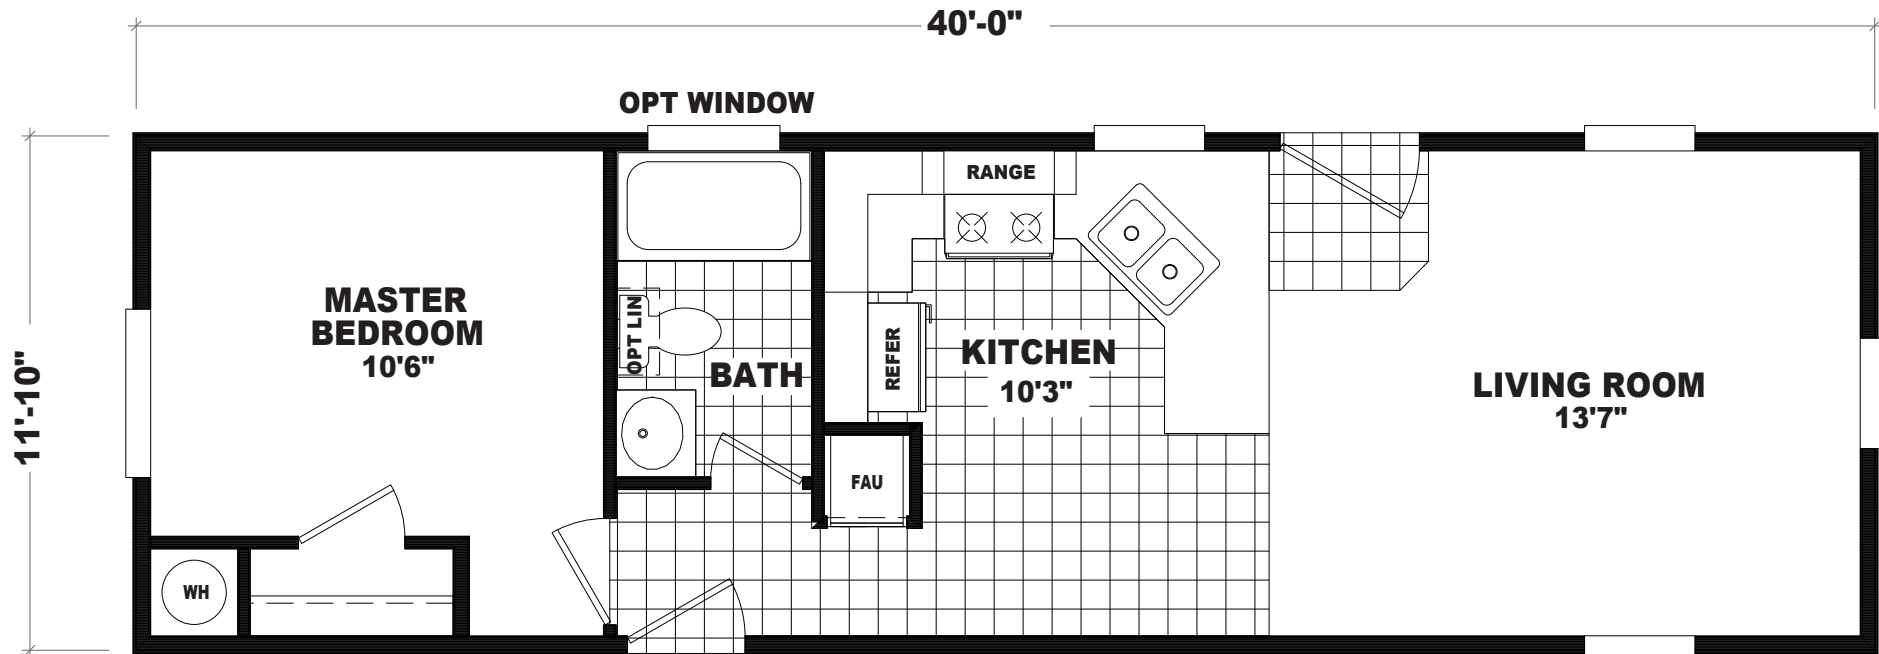

# Salinas

Laurel Manor Series 

# FactorySelectHomes

1 Bedroom, 1 Bath  
Approx. 466 Sq. Ft.

Last Updated: 9-21-16

 **OPT EXT  
WH DOOR**

• Flagstaff

  
© Mesa

**Factory Select Homes**  
8610 E. Main Street  
Mesa, Arizona 85207

I authorize Factory Select Homes to build my house, per this plan.