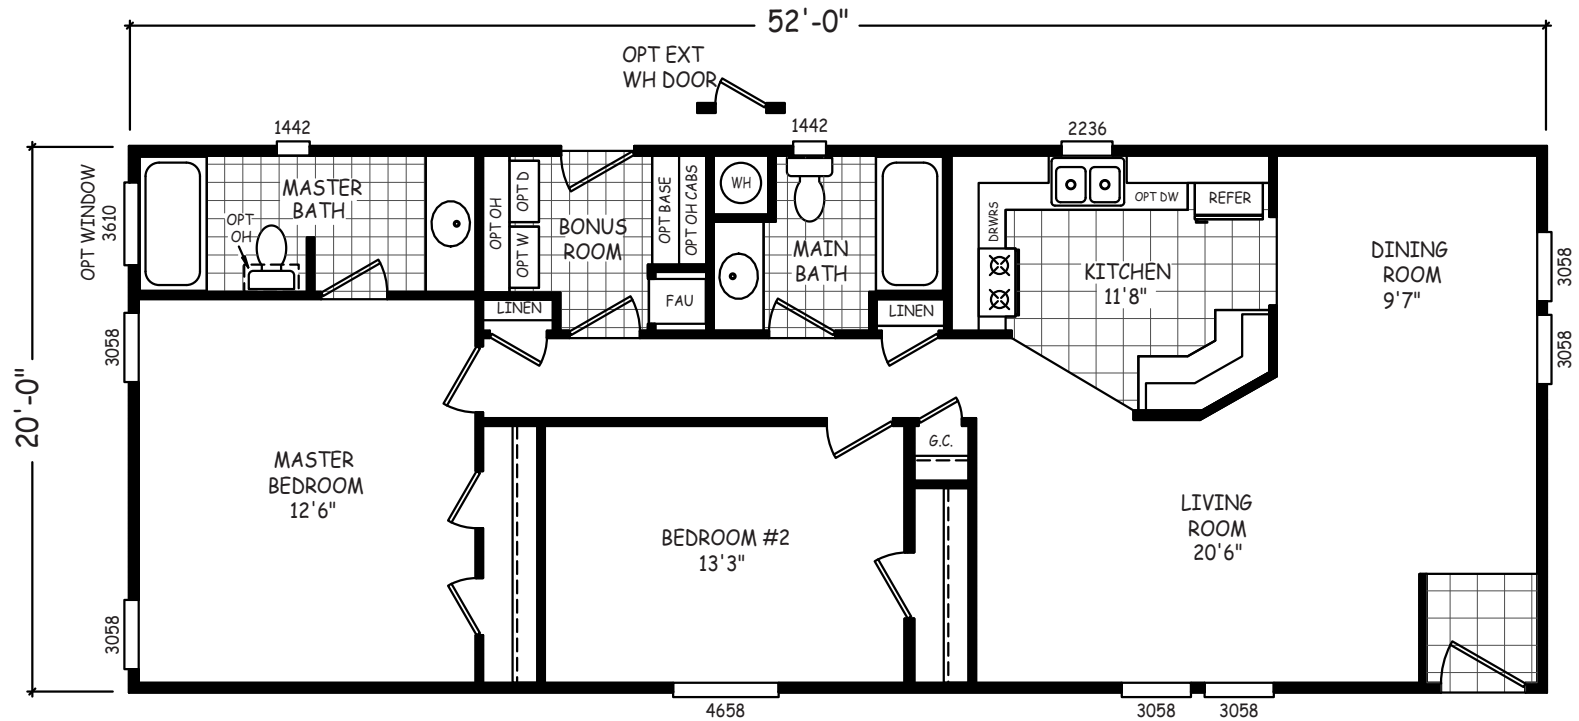

# Salida

Laurel Manor Series 

# FactorySelectHomes

2 Bedroom, 2 Bath  
Approx. 1,040 Sq. Ft.

Last Updated: 10-30-17

ALT DOOR LOCATION

I authorize Factory Select Homes to build my house, per this plan.

X \_\_\_\_\_  
Customer Signature/Date