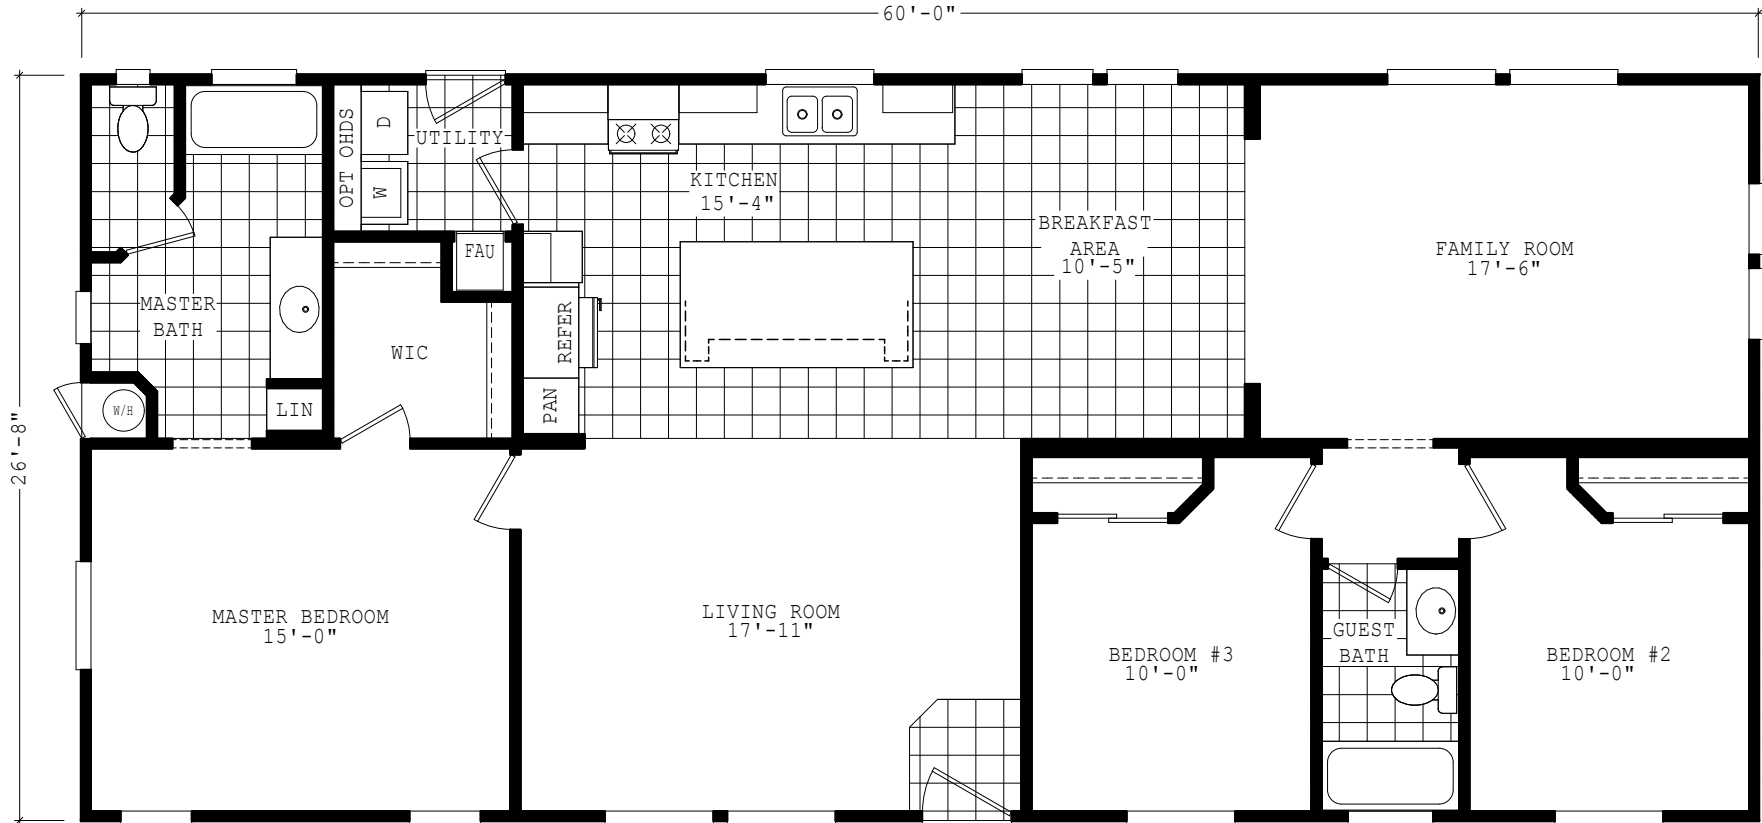

# Rylie

Sierra Value Series

1,600 SQ. FT. (Approximate) 3 Bedrooms, 2 Baths

Last Updated: 9-1-22