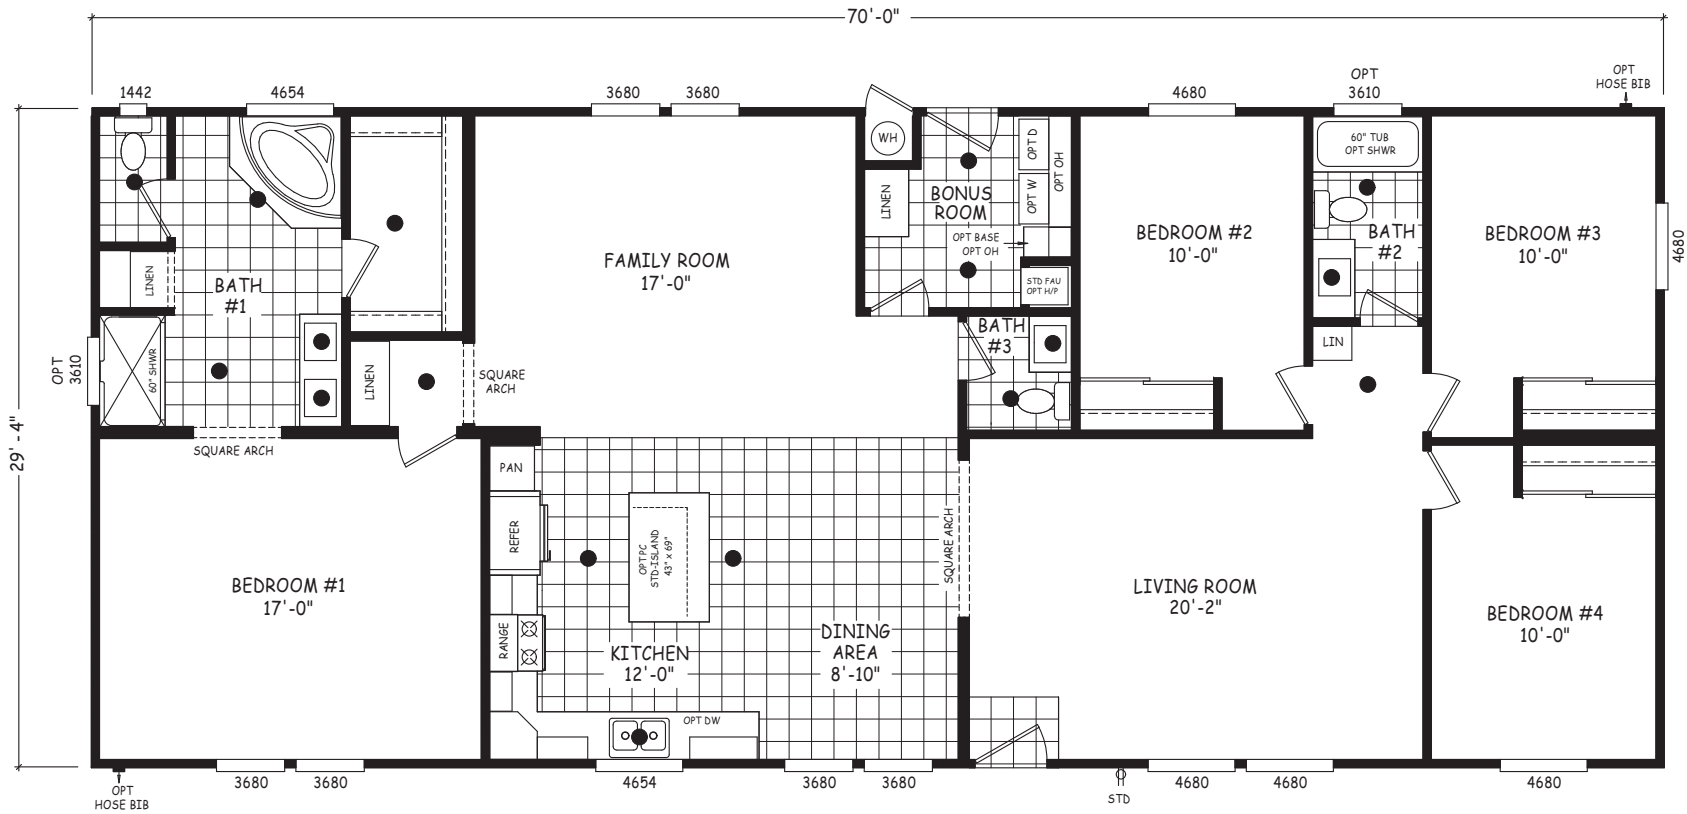

Rowe

Edge Series

2,053 SQ. FT. (Approximate) 4 Bedroom, 2.5 Bath

Last Updated: 7-24-24

FACTORY SELECT HOMES
8610 E. Main Street
Mesa, AZ 85207

FactorySelectMobileHomes.com | 1-800-670-1464

IMPORTANT: Alta Cima Corp reserves the right to modify, cancel or substitute products or features of this event at any time without prior notice or obligation. Pictures and other promotional materials are representative and may depict or contain floor plans, square footages, elevations, options, upgrades, extra design features, decorations, floor coverings, specialty light fixtures, custom paint and wall coverings, window treatments, landscaping, sound and alarm systems, furnishings, appliances, and other designer/decorator features and amenities that are not included as part of the home and/or may not be available at all locations. Home, pricing and community information is subject to change, and homes to prior sale, at any time without notice or obligation. ©2020 Alta Cima Corp. All rights reserved.