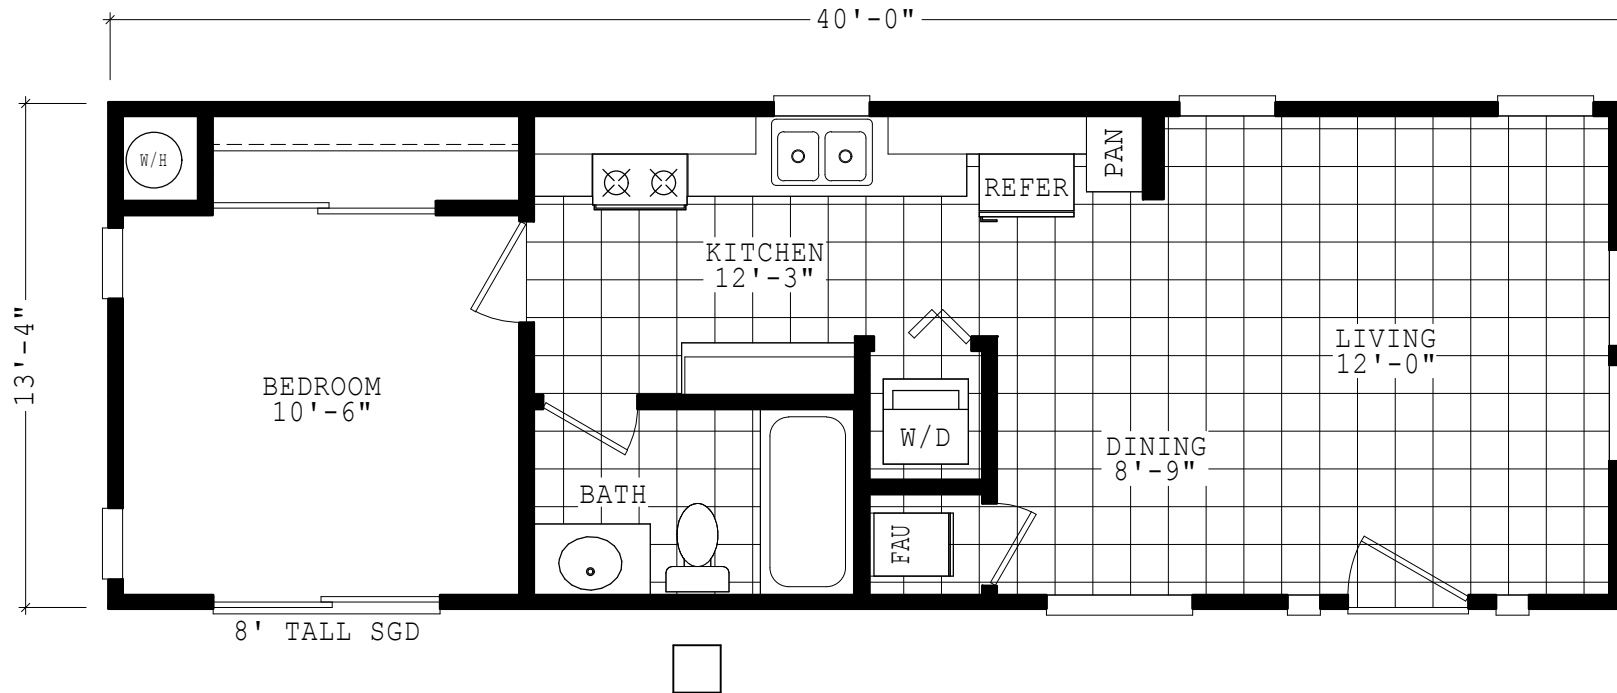

# Robeline

Accessory Dwellings Series

533 SQ. FT. (Approximate) 1 Bedroom, 1 Bath

Last Updated: 2-9-23