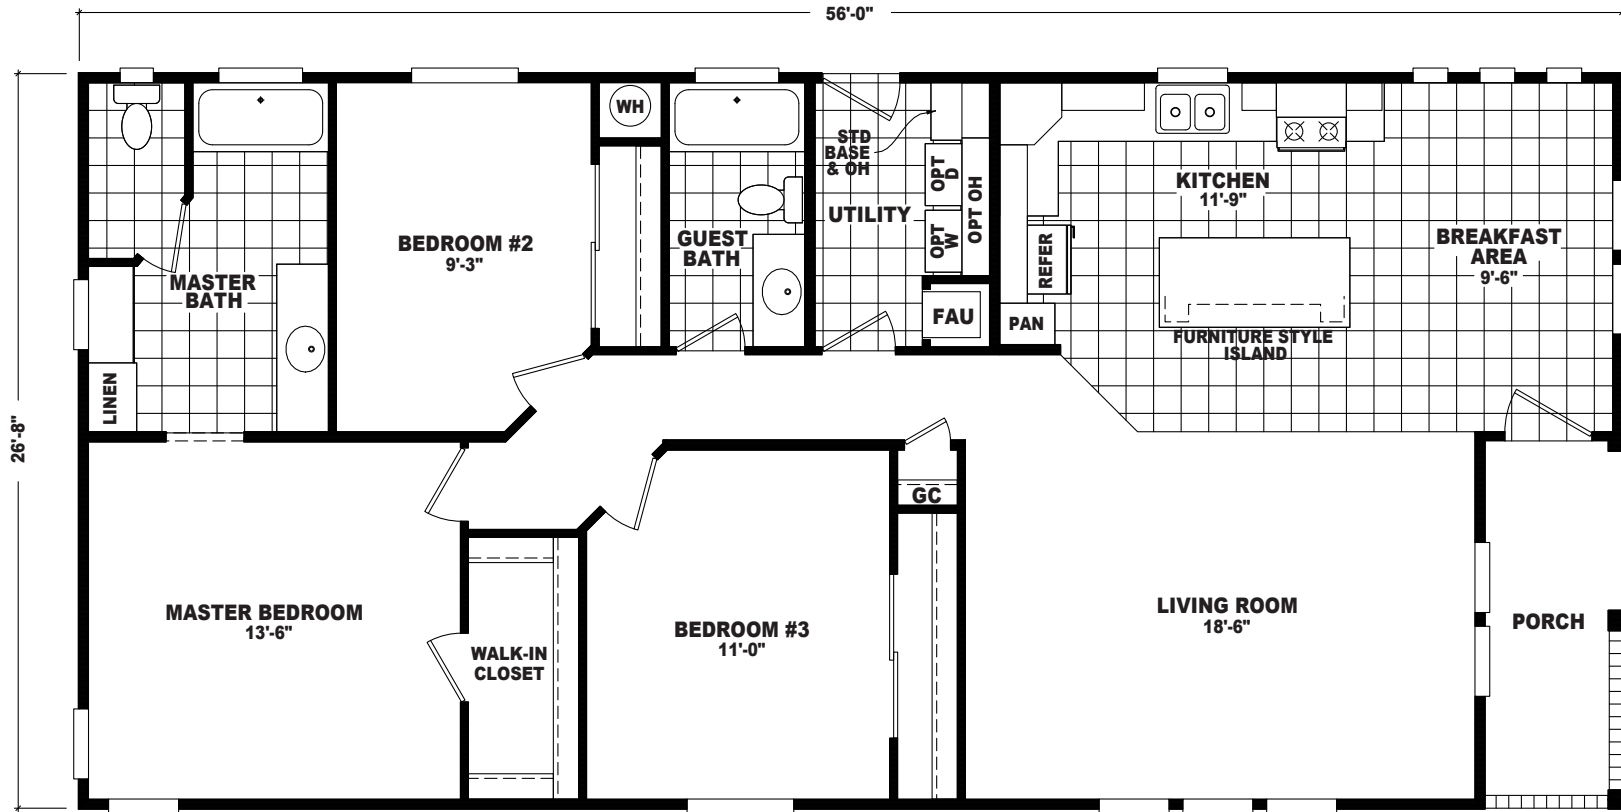

Robbs

Westin Porch Series

1,493 SQ. FT. (Approximate) 3 Bedrooms, 2 Baths

Last Updated: 7-21-21

FACTORY SELECT HOMES
8610 E. Main Street
Mesa, AZ 85207

FactorySelectMobileHomes.com | 1-800-670-1464

IMPORTANT: Alta Cima Corp reserves the right to modify, cancel or substitute products or features of this event at any time without prior notice or obligation. Pictures and other promotional materials are representative and may depict or contain floor plans, square footages, elevations, options, upgrades, extra design features, decorations, floor coverings, specialty light fixtures, custom paint and wall coverings, window treatments, landscaping, sound and alarm systems, furnishings, appliances, and other designer/decorator features and amenities that are not included as part of the home and/or may not be available at all locations. Home, pricing and community information is subject to change, and homes to prior sale, at any time without notice or obligation. ©2020 Alta Cima Corp. All rights reserved.