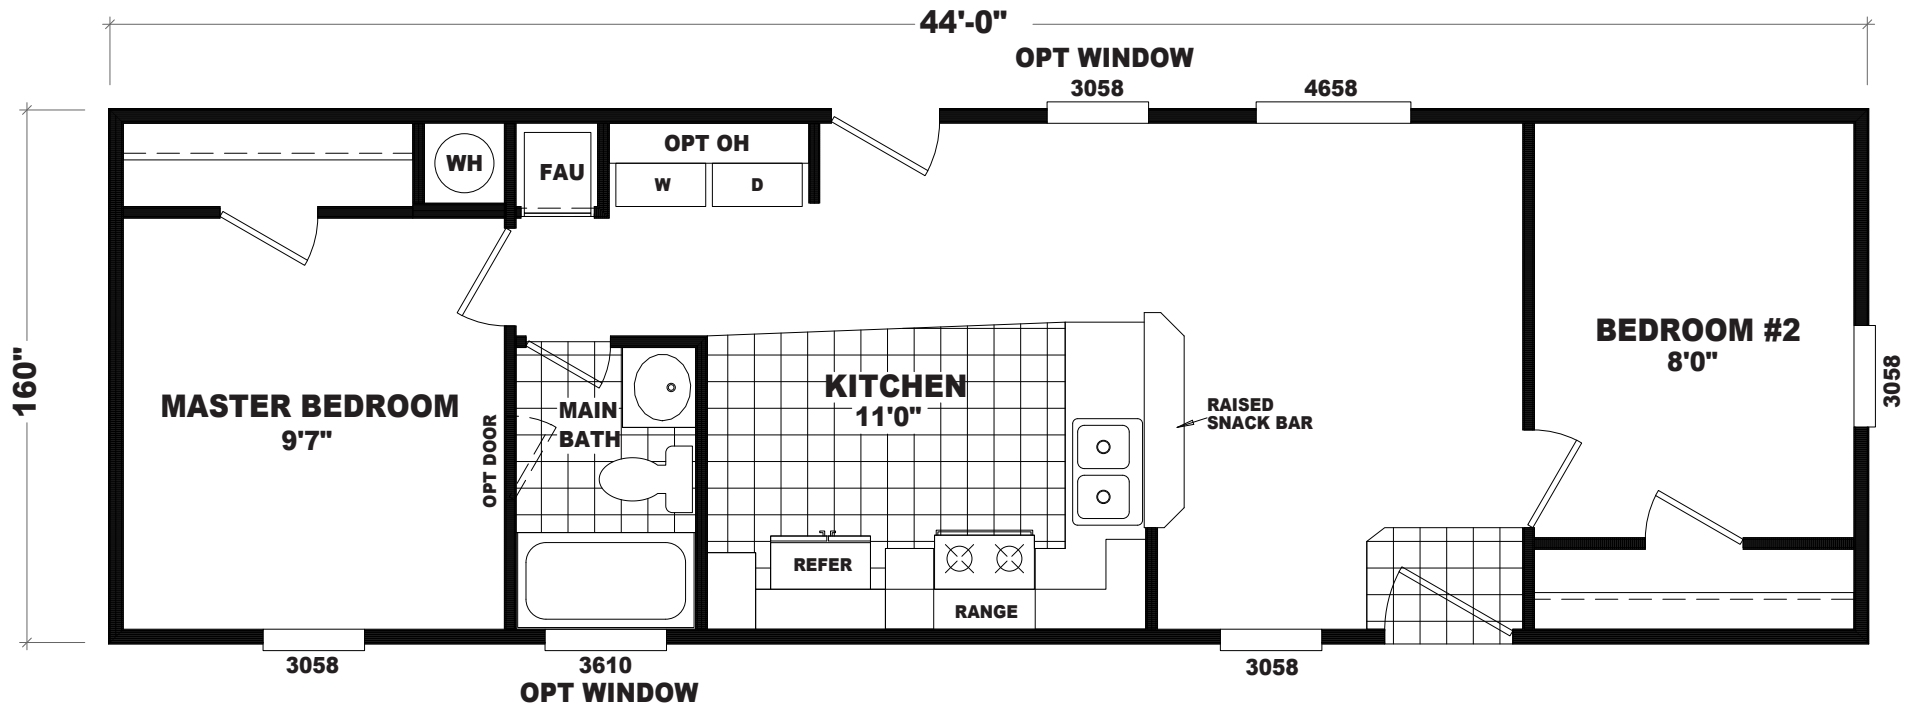

# Rio Grande

Laurel Manor Series 

# FactorySelectHomes

2 Bedroom, 1 Bath  
Approx. 587 Sq. Ft.

Last Updated: 8-5-16

• Flagstaff

  
© Mesa

**Factory Select Homes**  
8610 E. Main Street  
Mesa, Arizona 85207

I authorize Factory Select Homes to build my house, per this plan.