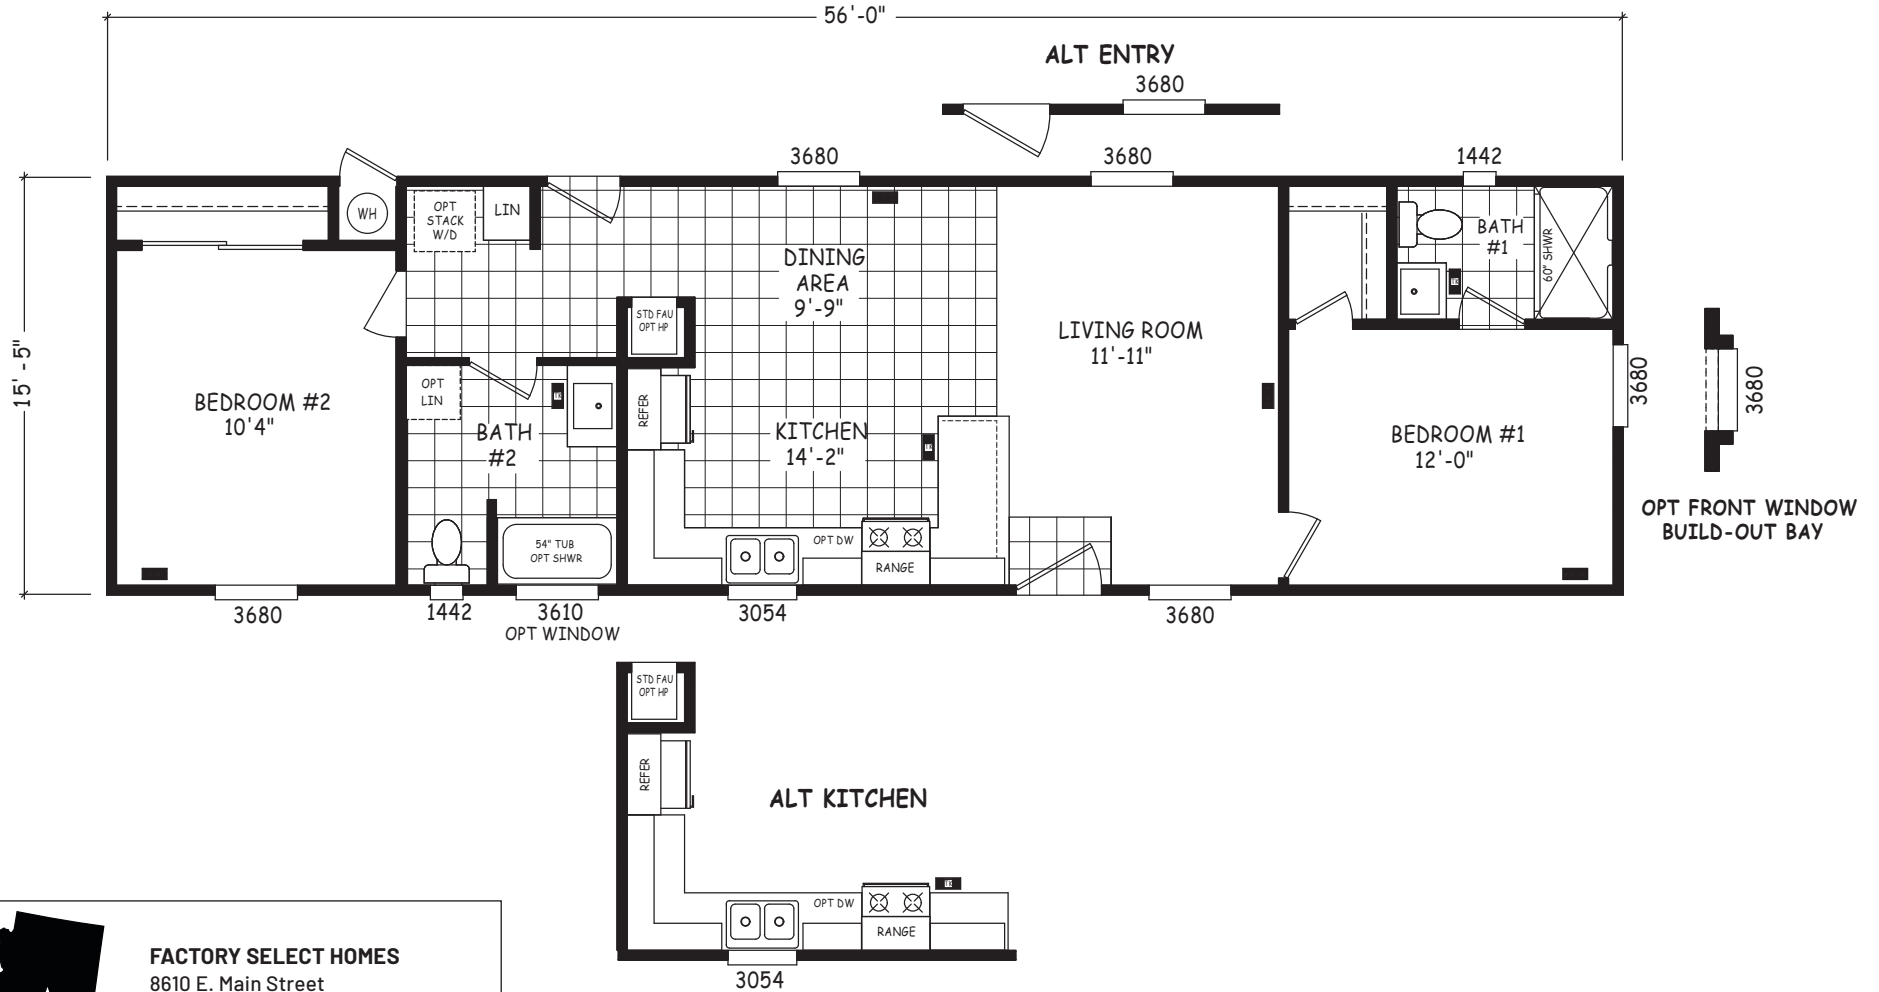

Richey

Encore Single Wide Series

864 SQ. FT. (Approximate) 2 Bedroom, 2 Bath

Last Updated: 12-8-22

FACTORY SELECT HOMES
8610 E. Main Street
Mesa, AZ 85207

FactorySelectMobileHomes.com | 1-800-670-1464

IMPORTANT: Alta Cima Corp reserves the right to modify, cancel or substitute products or features of this event at any time without prior notice or obligation. Pictures and other promotional materials are representative and may depict or contain floor plans, square footages, elevations, options, upgrades, extra design features, decorations, floor coverings, specialty light fixtures, custom paint and wall coverings, window treatments, landscaping, sound and alarm systems, furnishings, appliances, and other designer/decorator features and amenities that are not included as part of the home and/or may not be available at all locations. Home, pricing and community information is subject to change, and homes to prior sale, at any time without notice or obligation. ©2020 Alta Cima Corp. All rights reserved.