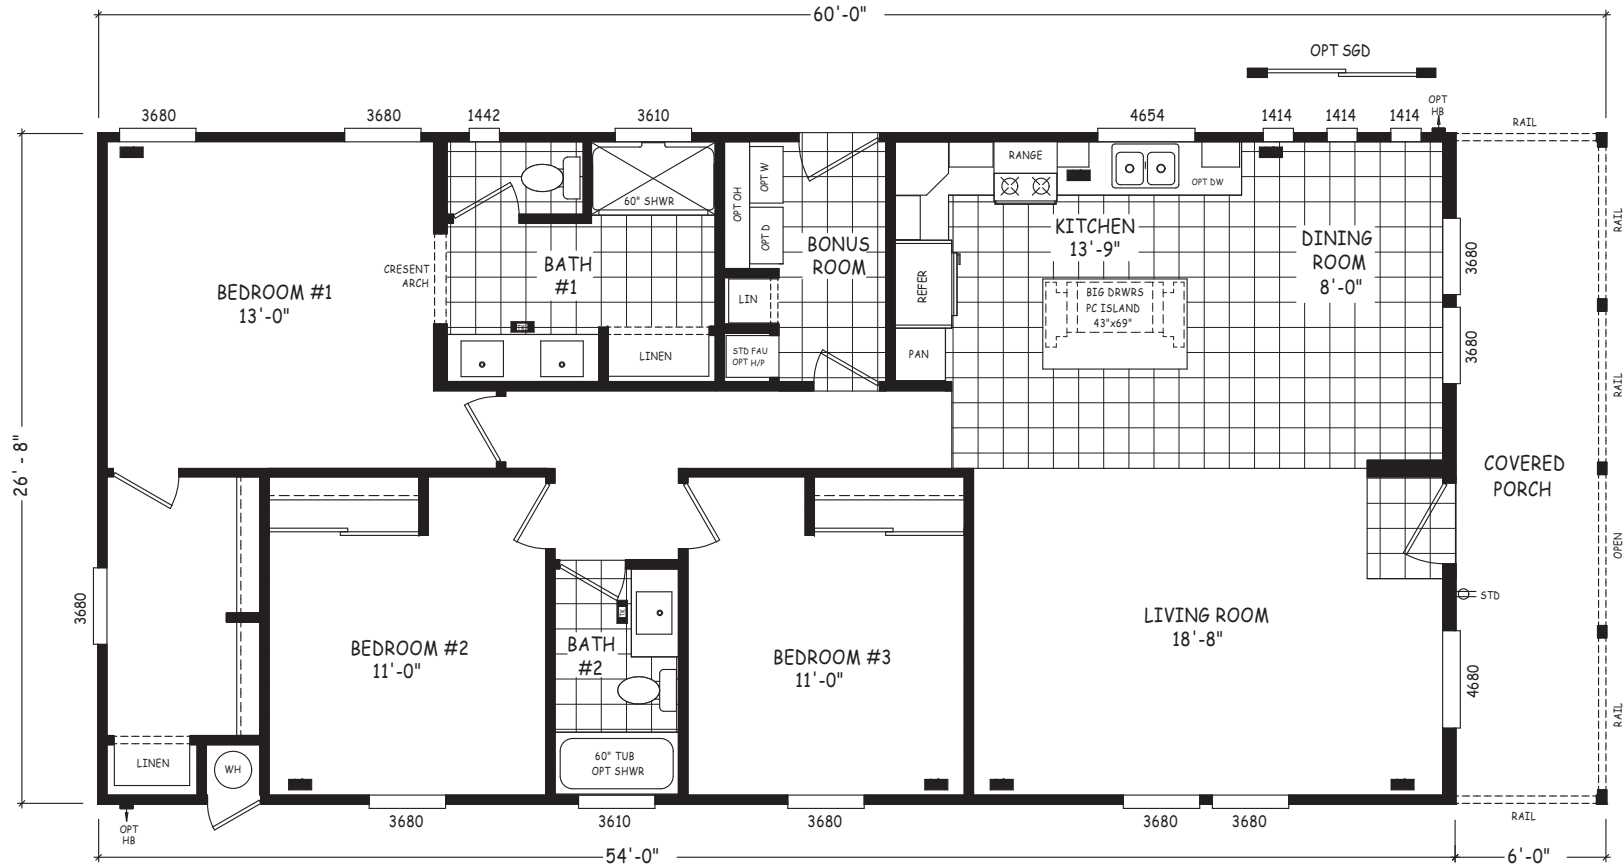

# Richdale

Pinnacle Series

1,600 SQ. FT. (Approximate) 3 Bedroom, 2 Bath

Last Updated: 8-22-22

**FACTORY SELECT HOMES**  
8610 E. Main Street  
Mesa, AZ 85207

**FactorySelectMobileHomes.com | 1-800-670-1464**