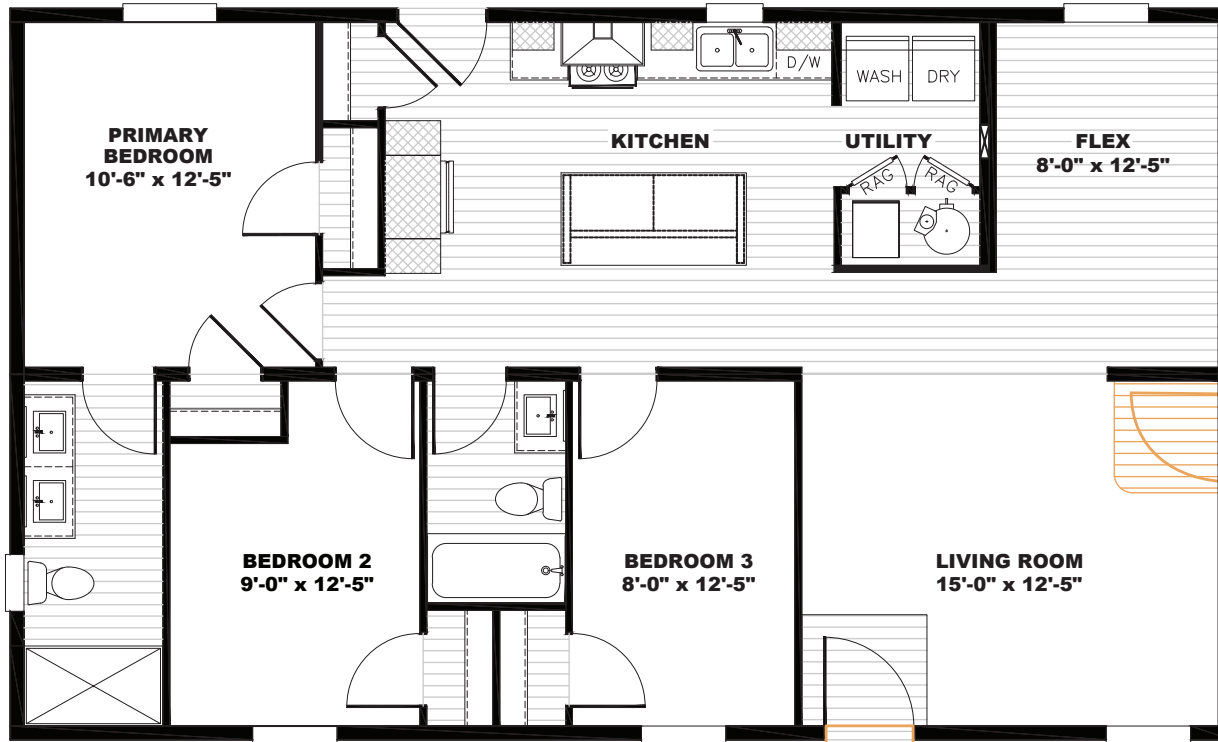

Retford

Tempo Series - Multi Section

1,158 SQ. FT. (Approximate) 3 Bedroom, 2 Bath

Last Updated: 7-10-23

28' x 44'

Alternate Door Location Available

FACTORY SELECT HOMES

8610 E. Main Street
Mesa, AZ 85207