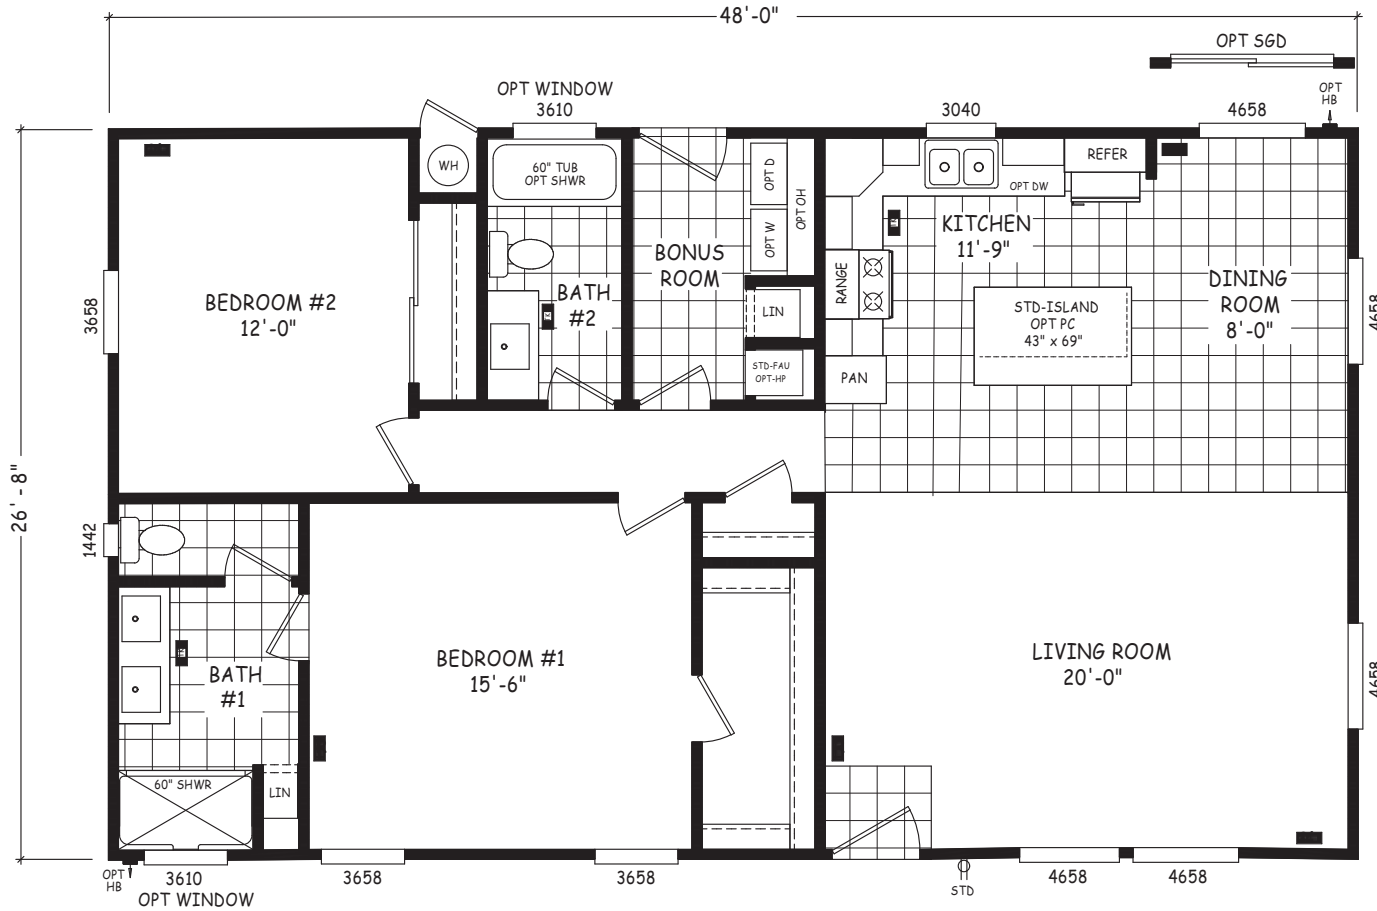

Reflection

Edge Series

1,280 SQ. FT. (Approximate) 2 Bedroom, 2 Bath

Last Updated: 8-22-22

FACTORY SELECT HOMES

8610 E. Main Street
Mesa, AZ 85207

FactorySelectMobileHomes.com | 1-800-670-1464

IMPORTANT: Alta Cima Corp reserves the right to modify, cancel or substitute products or features of this event at any time without prior notice or obligation. Pictures and other promotional materials are representative and may depict or contain floor plans, square footages, elevations, options, upgrades, extra design features, decorations, floor coverings, specialty light fixtures, custom paint and wall coverings, window treatments, landscaping, sound and alarm systems, furnishings, appliances, and other designer/decorator features and amenities that are not included as part of the home and/or may not be available at all locations. Home, pricing and community information is subject to change, and homes to prior sale, at any time without notice or obligation. ©2020 Alta Cima Corp. All rights reserved.