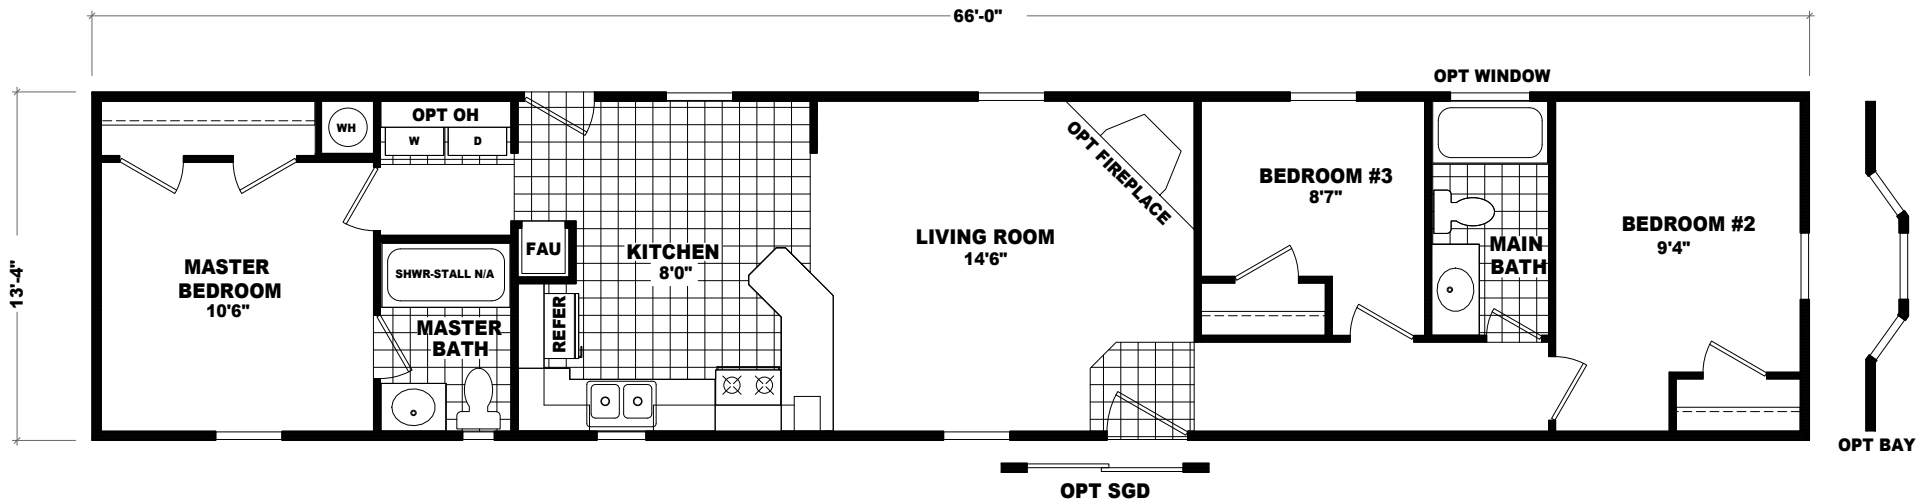

# Redondo

Laurel Manor Series 

# FactorySelectHomes

3 Bedroom, 2 Bath  
Approx. 880 Sq. Ft.

Last Updated: 8-5-16

• Flagstaff

  
© Mesa

**Factory Select Homes**  
8610 E. Main Street  
Mesa, Arizona 85207

I authorize Factory Select Homes to build my house, per this plan.