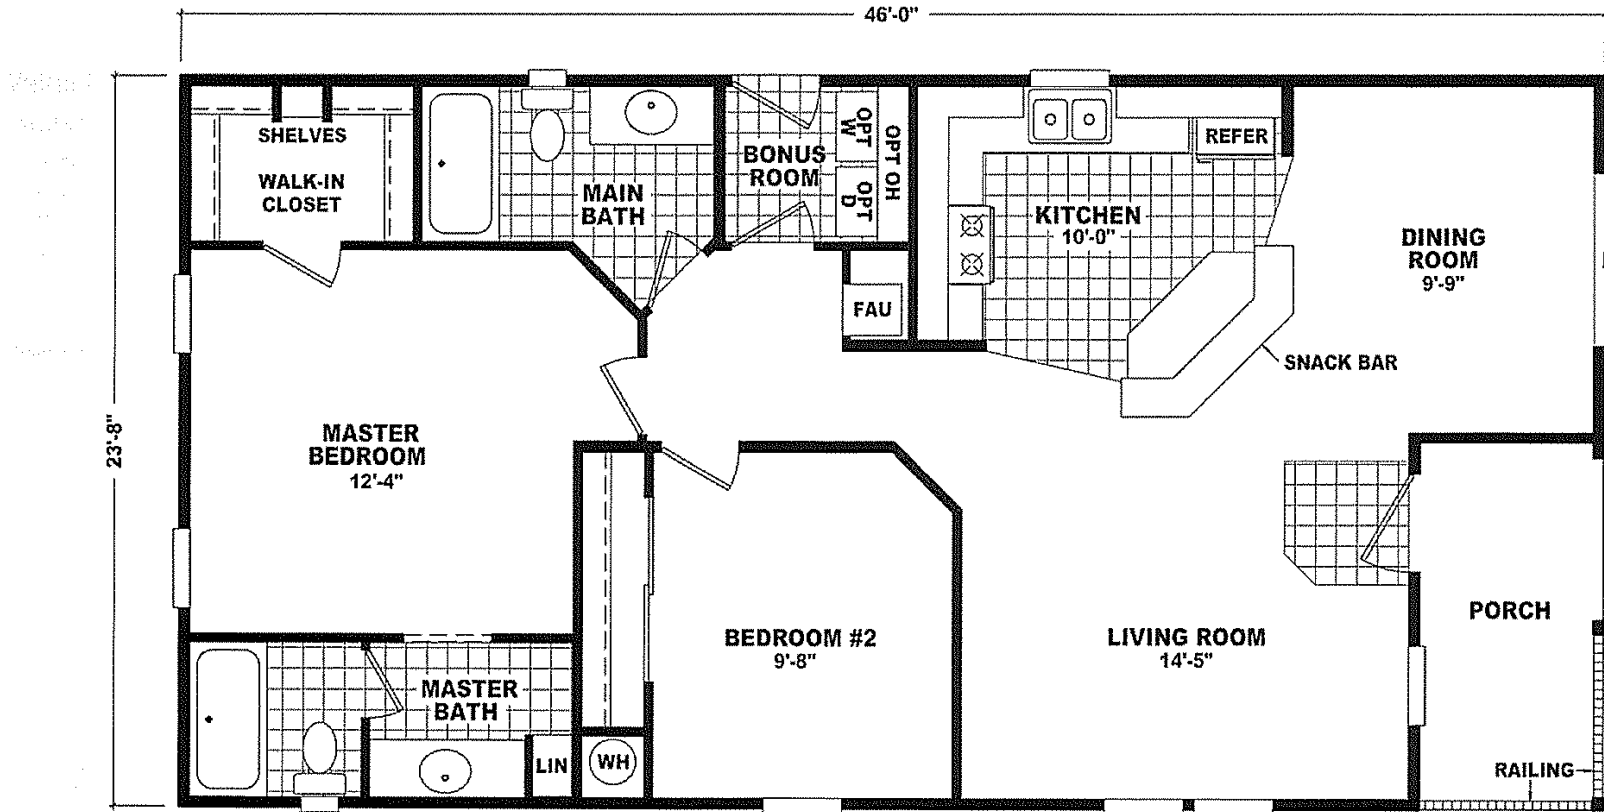

Rayma

Value Porch Home Series

1,088 SQ. FT. (Approximate) 2 Bedrooms, 2 Baths

Last Updated: 1-4-2022

FACTORY SELECT HOMES
8610 E. Main Street
Mesa, AZ 85207

FactorySelectMobileHomes.com | 1-800-670-1464

IMPORTANT: Alta Cima Corp reserves the right to modify, cancel or substitute products or features of this event at any time without prior notice or obligation. Pictures and other promotional materials are representative and may depict or contain floor plans, square footages, elevations, options, upgrades, extra design features, decorations, floor coverings, specialty light fixtures, custom paint and wall coverings, window treatments, landscaping, sound and alarm systems, furnishings, appliances, and other designer/decorator features and amenities that are not included as part of the home and/or may not be available at all locations. Home, pricing and community information is subject to change, and homes to prior sale, at any time without notice or obligation. ©2020 Alta Cima Corp. All rights reserved.