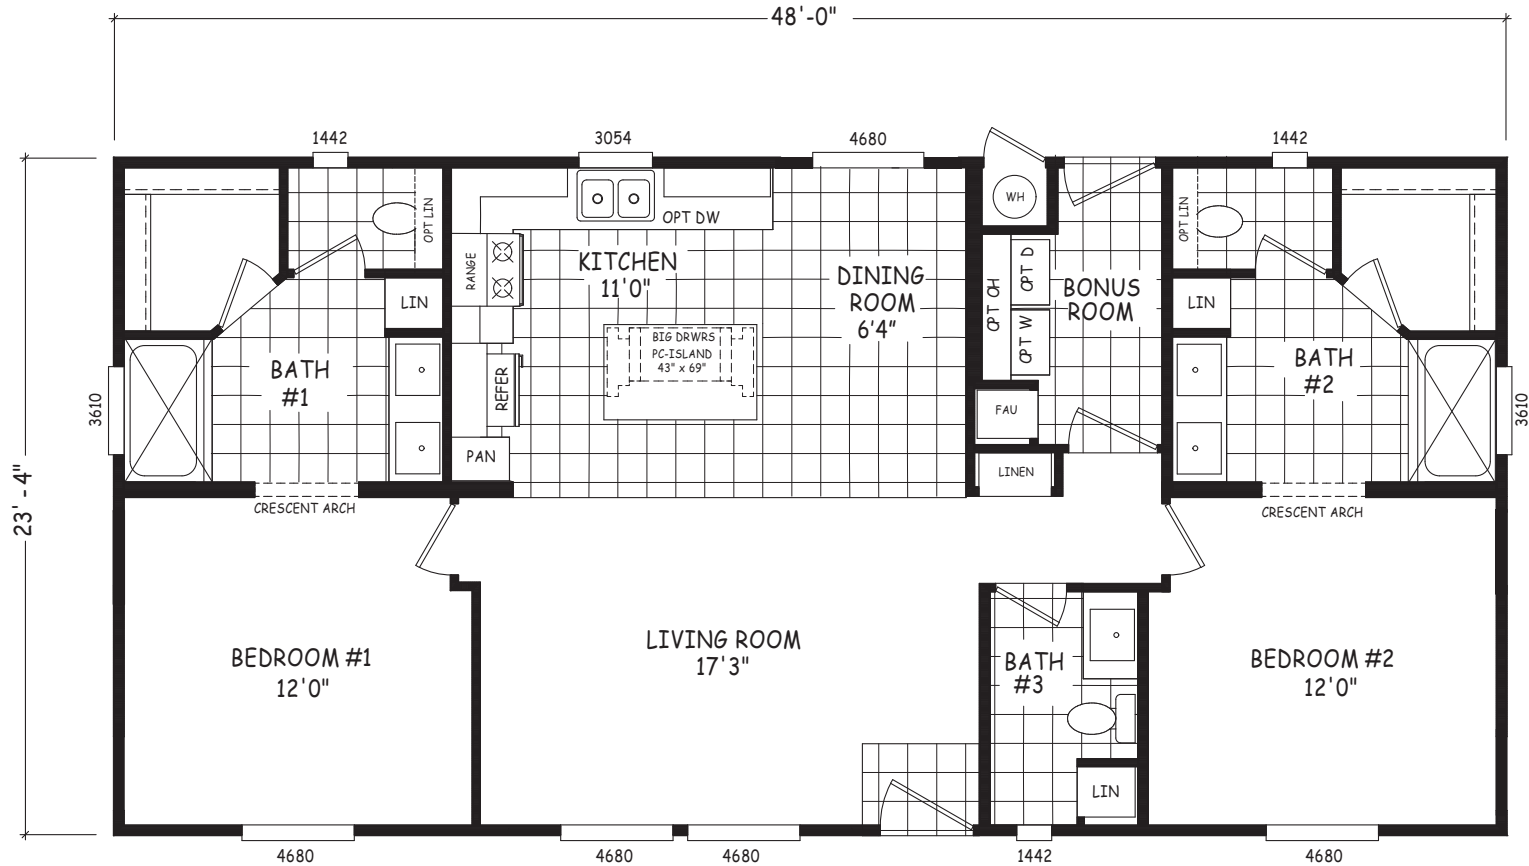

Rainey

Pinnacle Series

1,120 SQ. FT. (Approximate) 2.5 Bedroom, 2 Bath

Last Updated: 9-18-23

FACTORY SELECT HOMES
8610 E. Main Street
Mesa, AZ 85207

FactorySelectMobileHomes.com | 1-800-670-1464

IMPORTANT: Alta Cima Corp reserves the right to modify, cancel or substitute products or features of this event at any time without prior notice or obligation. Pictures and other promotional materials are representative and may depict or contain floor plans, square footages, elevations, options, upgrades, extra design features, decorations, floor coverings, specialty light fixtures, custom paint and wall coverings, window treatments, landscaping, sound and alarm systems, furnishings, appliances, and other designer/decorator features and amenities that are not included as part of the home and/or may not be available at all locations. Home, pricing and community information is subject to change, and homes to prior sale, at any time without notice or obligation. ©2020 Alta Cima Corp. All rights reserved.