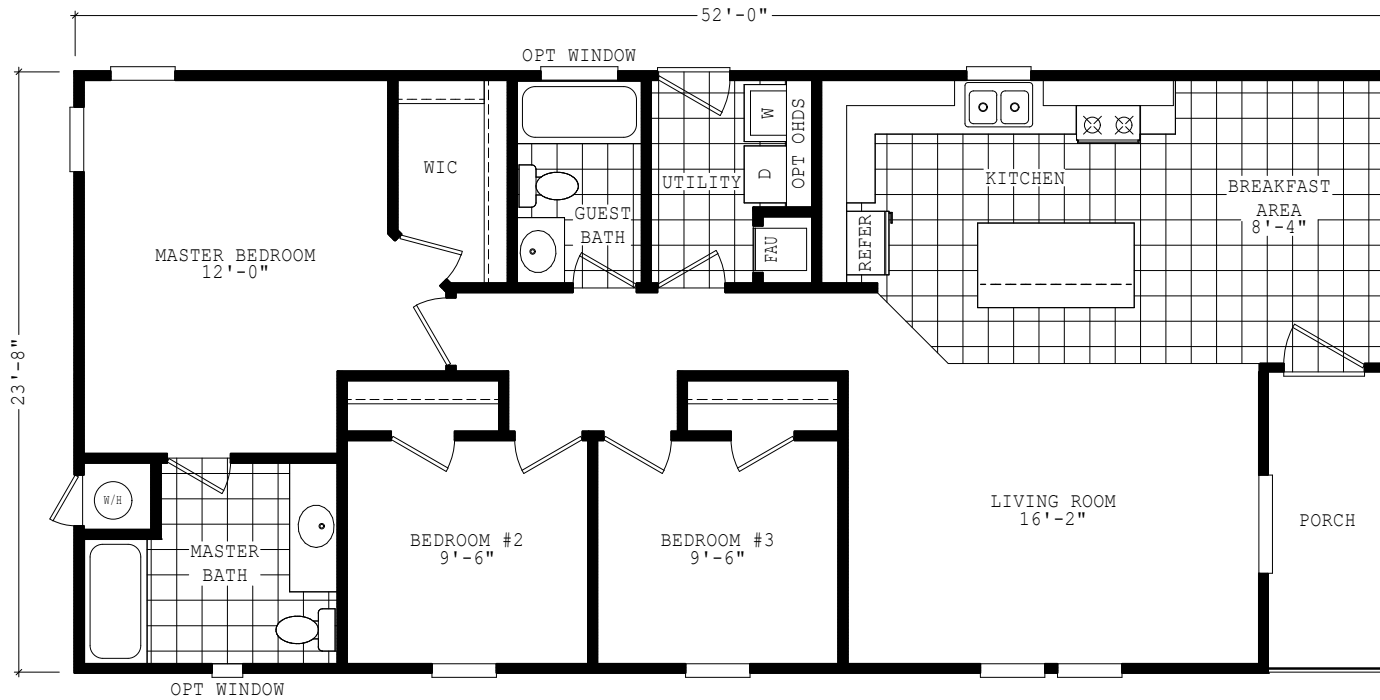

Pomerene

Liberty Series

1,230 SQ. FT. (Approximate) 3 Bedrooms, 2 Baths

Last Updated: 4-10-24

FACTORY SELECT HOMES
8610 E. Main Street
Mesa, AZ 85207

FactorySelectMobileHomes.com | 1-800-670-1464

IMPORTANT: Alta Cima Corp reserves the right to modify, cancel or substitute products or features of this event at any time without prior notice or obligation. Pictures and other promotional materials are representative and may depict or contain floor plans, square footages, elevations, options, upgrades, extra design features, decorations, floor coverings, specialty light fixtures, custom paint and wall coverings, window treatments, landscaping, sound and alarm systems, furnishings, appliances, and other designer/decorator features and amenities that are not included as part of the home and/or may not be available at all locations. Home, pricing and community information is subject to change, and homes to prior sale, at any time without notice or obligation. ©2020 Alta Cima Corp. All rights reserved.