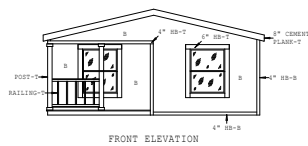

Pomerene

Liberty Series

1,230 SQ. FT. (Approximate) 3 Bedrooms, 2 Baths

Last Updated: 4-10-24

FACTORY SELECT HOMES
8610 E. Main Street
Mesa, AZ 85207

FactorySelectMobileHomes.com | 1-800-670-1464

IMPORTANT: Alta Cima Corp reserves the right to modify, cancel or substitute products or features of this event at any time without prior notice or obligation. Pictures and other promotional materials are representative and may depict or contain floor plans, square footages, elevations, options, upgrades, extra design features, decorations, floor coverings, specialty light fixtures, custom paint and wall coverings, window treatments, landscaping, sound and alarm systems, furnishings, appliances, and other designer/decorator features and amenities that are not included as part of the home and/or may not be available at all locations. Home, pricing and community information is subject to change, and homes to prior sale, at any time without notice or obligation. ©2020 Alta Cima Corp. All rights reserved.