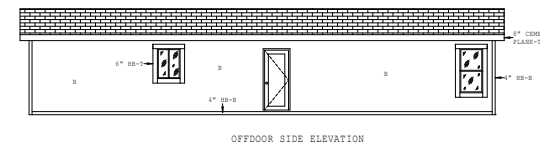

Pomerene

Liberty Series

1,230 SQ. FT. (Approximate) 3 Bedrooms, 2 Baths

Last Updated: 4-10-24

FACTORY SELECT HOMES
8610 E. Main Street
Mesa, AZ 85207

FactorySelectMobileHomes.com | 1-800-670-1464

IMPORTANT: Alta Cima Corp reserves the right to modify, cancel or substitute products or features of this event at any time without prior notice or obligation. Pictures and other promotional materials are representative and may depict or contain floor plans, square footages, elevations, options, upgrades, extra design features, decorations, floor coverings, specialty light fixtures, custom paint and wall coverings, window treatments, landscaping, sound and alarm systems, furnishings, appliances, and other designer/decorator features and amenities that are not included as part of the home and/or may not be available at all locations. Home, pricing and community information is subject to change, and homes to prior sale, at any time without notice or obligation. ©2020 Alta Cima Corp. All rights reserved.