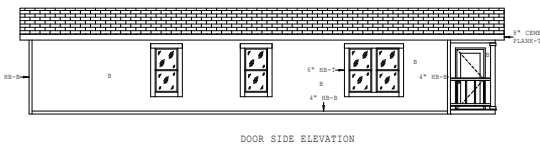

Pomerene

Liberty Series

1,230 SQ. FT. (Approximate) 3 Bedrooms, 2 Baths

Last Updated: 4-10-24

FACTORY SELECT HOMES
8610 E. Main Street
Mesa, AZ 85207

FactorySelectMobileHomes.com | 1-800-670-1464

IMPORTANT: Alta Cima Corp reserves the right to modify, cancel or substitute products or features of this event at any time without prior notice or obligation. Pictures and other promotional materials are representative and may depict or contain floor plans, square footages, elevations, options, upgrades, extra design features, decorations, floor coverings, specialty light fixtures, custom paint and wall coverings, window treatments, landscaping, sound and alarm systems, furnishings, appliances, and other designer/decorator features and amenities that are not included as part of the home and/or may not be available at all locations. Home, pricing and community information is subject to change, and homes to prior sale, at any time without notice or obligation. ©2020 Alta Cima Corp. All rights reserved.