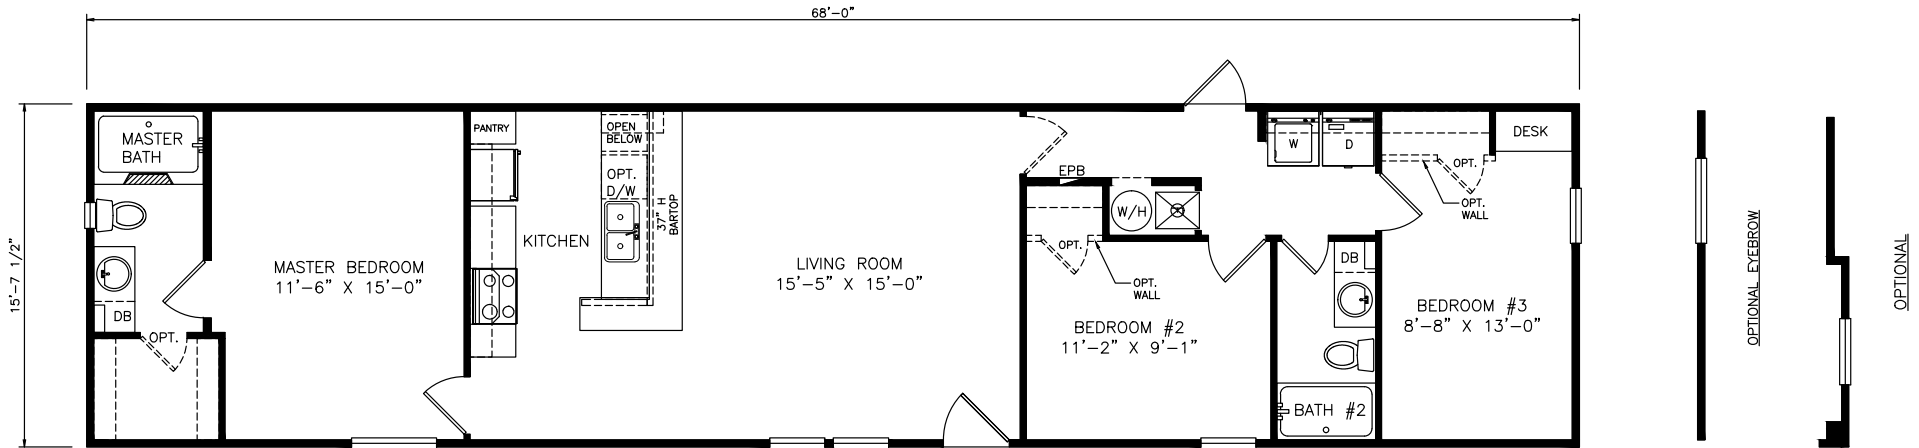

Permlan

Heritage Series - Single Section Series

1,068 SQ. FT. (Approximate) 3 Bedrooms, 2 Baths

Last Updated: 12-6-21

FACTORY SELECT HOMES
8610 E. Main Street
Mesa, AZ 85207

FactorySelectMobileHomes.com | 1-800-670-1464