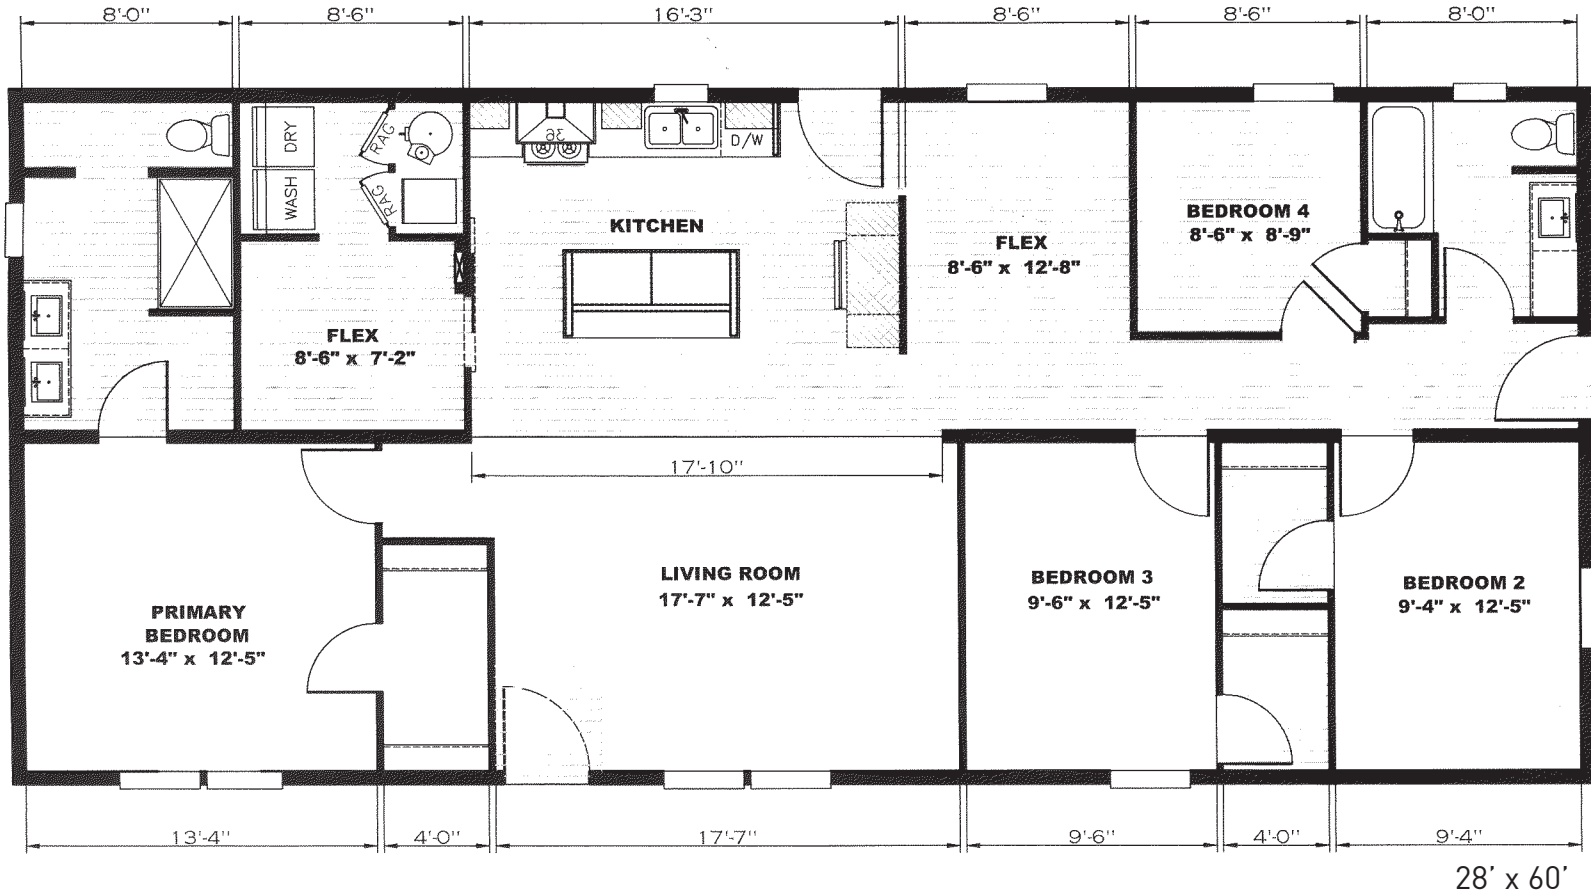

# Otley

Tempo Series - Multi Section

1,580 SQ. FT. (Approximate) 4 Bedroom, 2 Bath

Last Updated: 7-10-23

**FACTORY SELECT HOMES**  
8610 E. Main Street  
Mesa, AZ 85207

**FactorySelectMobileHomes.com | 1-800-670-1464**