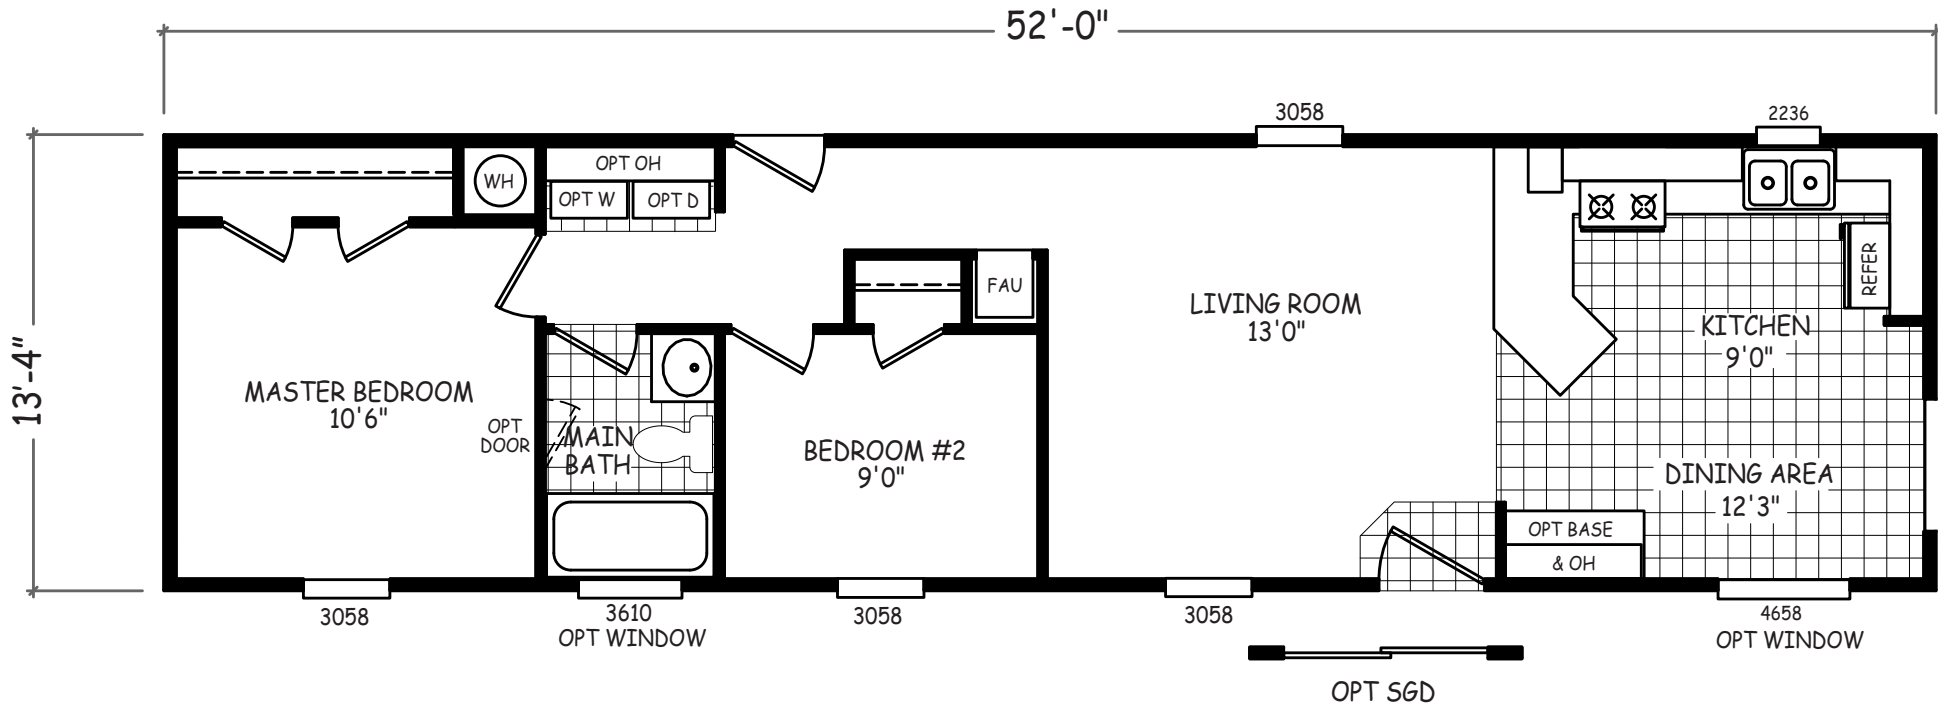

Olympia

Laurel Manor Series 

FactorySelectHomes

2 Bedroom, 1 Bath
Approx. 693 Sq. Ft.

Last Updated: 8-5-16

I authorize Factory Select Homes to build my house, per this plan.

X _____
Customer Signature/Date

1-800-670-1464 www.FactorySelectMobileHomes.com 1-800-670-1464 www.FactorySelectMobileHomes.com