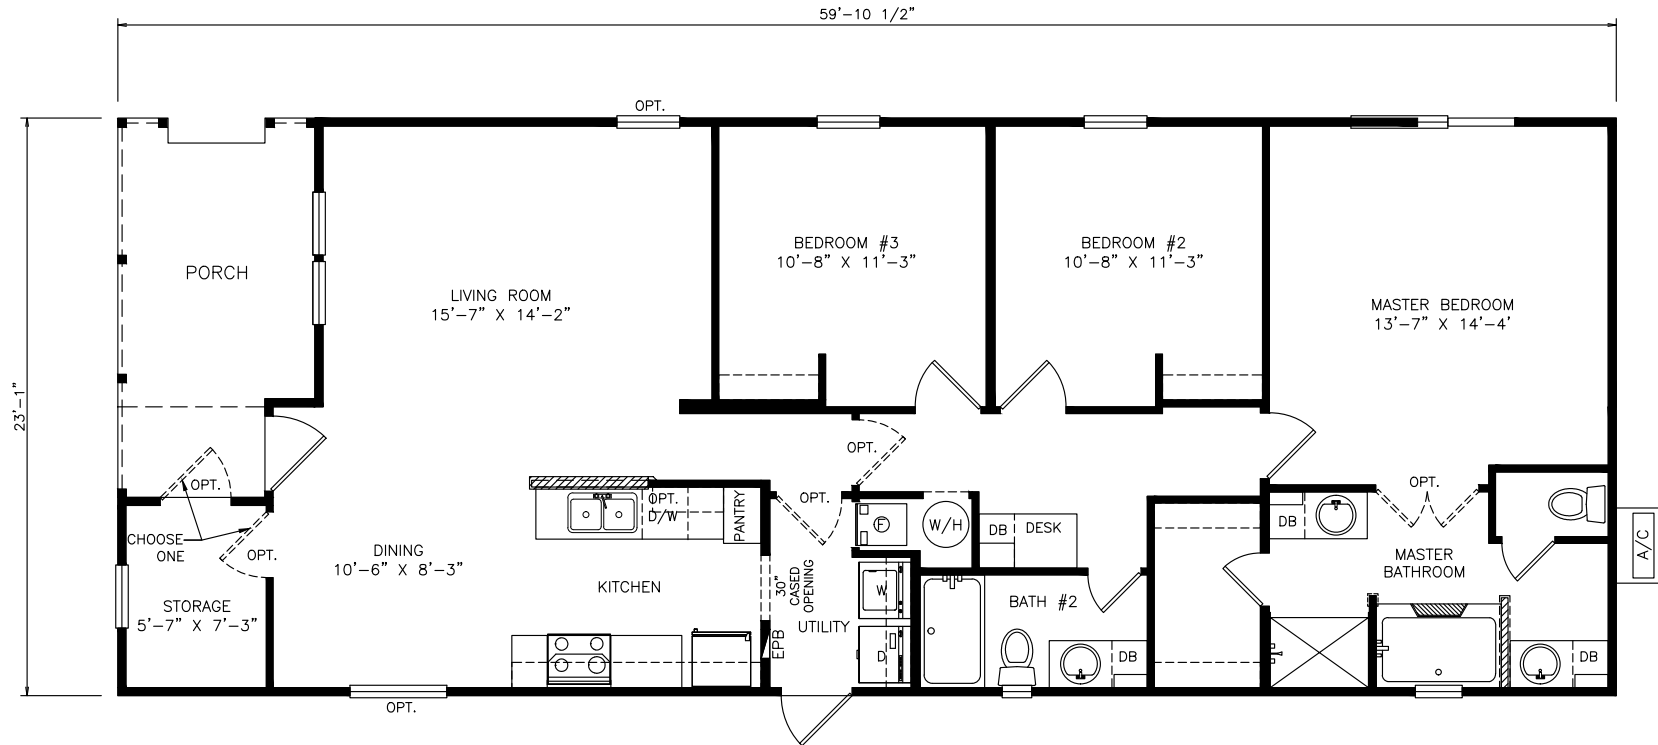

Olanta

Select Series - Multi Section Series

1,276 SQ. FT. (Approximate) 3 Bedrooms, 2 Baths

Last Updated: 12-7-21

FACTORY SELECT HOMES
8610 E. Main Street
Mesa, AZ 85207

FactorySelectMobileHomes.com | 1-800-670-1464