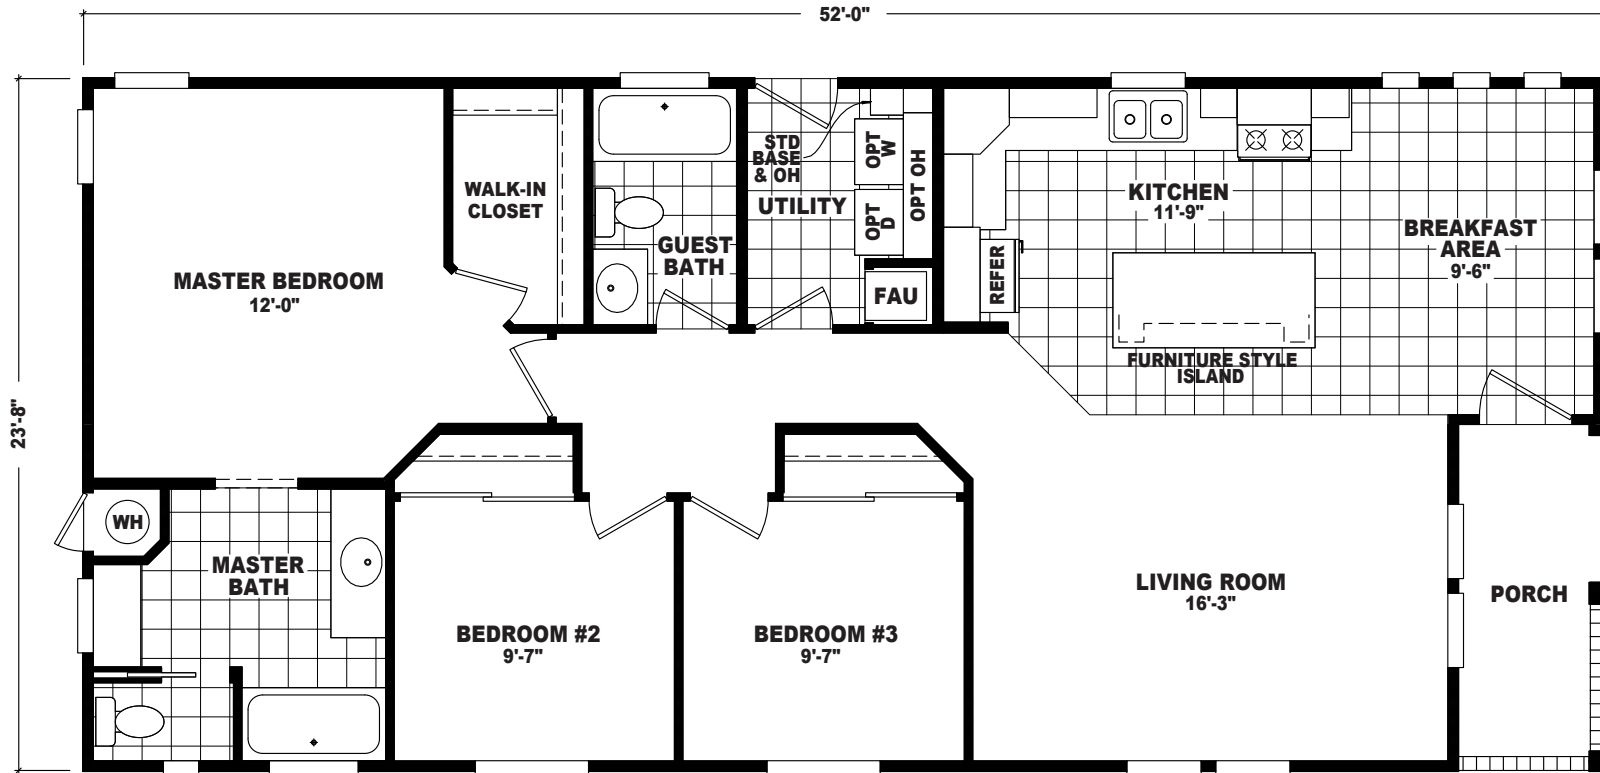

Norton

Westin Porch Series

1,230 SQ. FT. (Approximate) 3 Bedrooms, 2 Baths

Last Updated: 7-21-21

FACTORY SELECT HOMES
8610 E. Main Street
Mesa, AZ 85207

FactorySelectMobileHomes.com | 1-800-670-1464

IMPORTANT: Alta Cima Corp reserves the right to modify, cancel or substitute products or features of this event at any time without prior notice or obligation. Pictures and other promotional materials are representative and may depict or contain floor plans, square footages, elevations, options, upgrades, extra design features, decorations, floor coverings, specialty light fixtures, custom paint and wall coverings, window treatments, landscaping, sound and alarm systems, furnishings, appliances, and other designer/decorator features and amenities that are not included as part of the home and/or may not be available at all locations. Home, pricing and community information is subject to change, and homes to prior sale, at any time without notice or obligation. ©2020 Alta Cima Corp. All rights reserved.