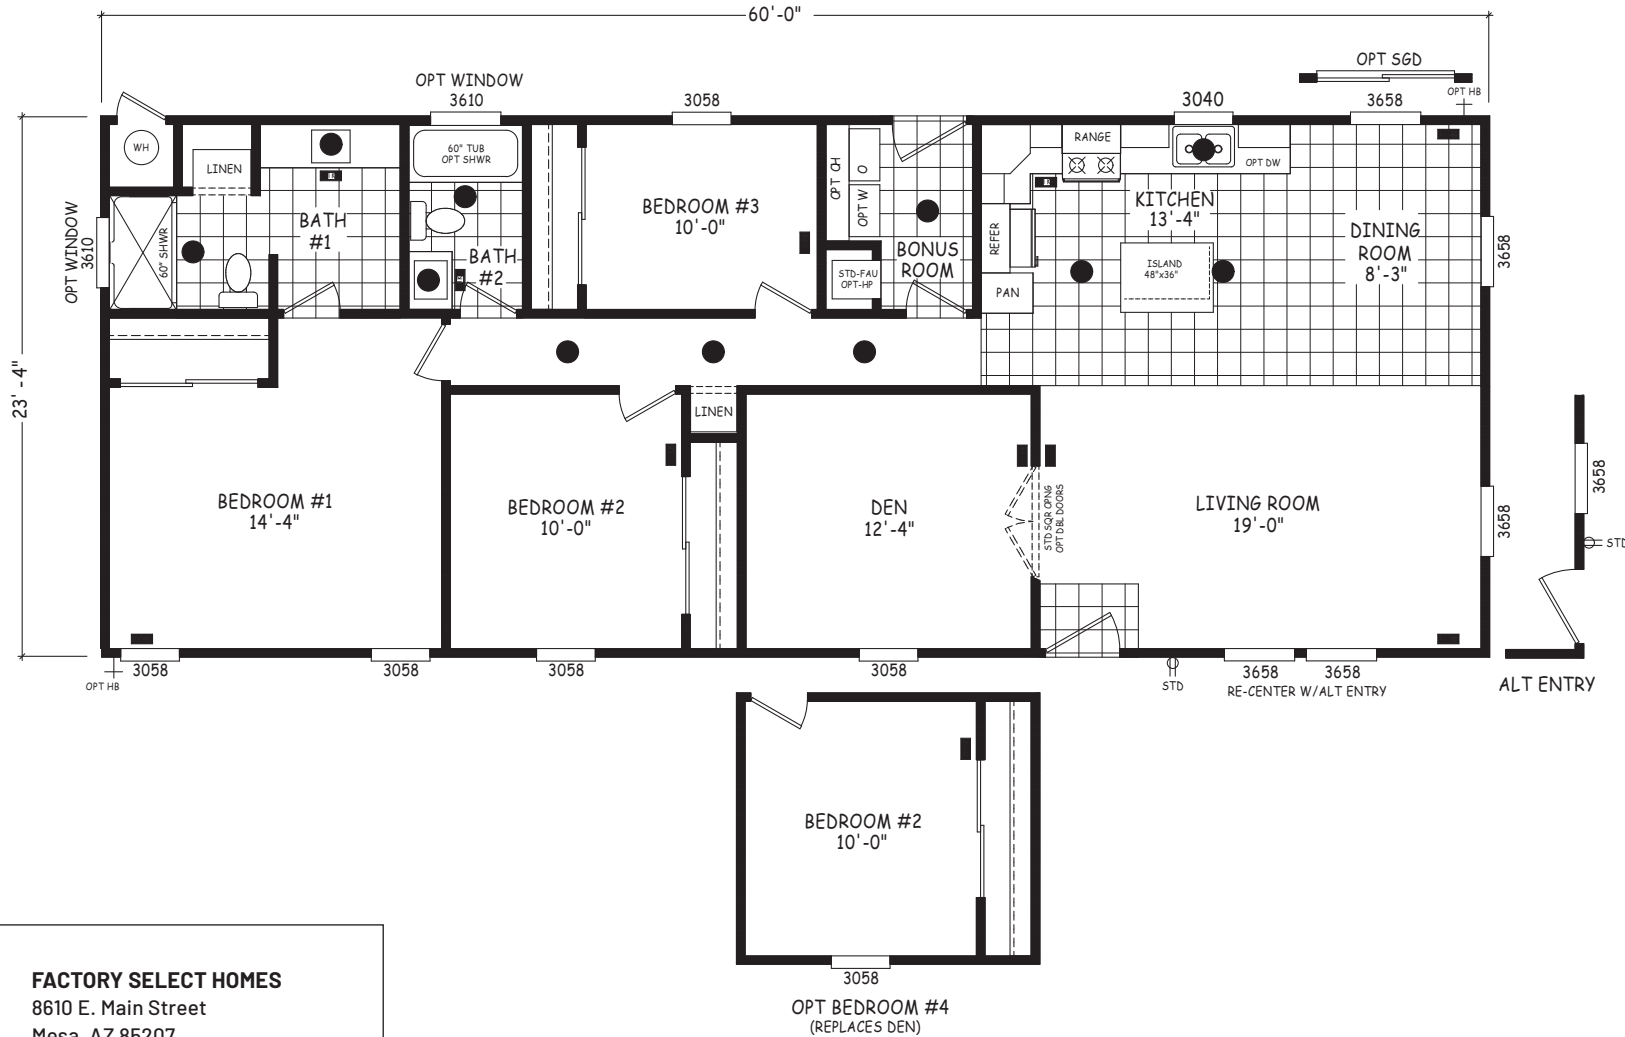

# Nighthawk

Edge Series

1,400 SQ. FT. (Approximate) 3 Bedroom, 2 Bath

Last Updated: 4-30-24

**FACTORY SELECT HOMES**  
 8610 E. Main Street  
 Mesa, AZ 85207

**FactorySelectMobileHomes.com | 1-800-670-1464**