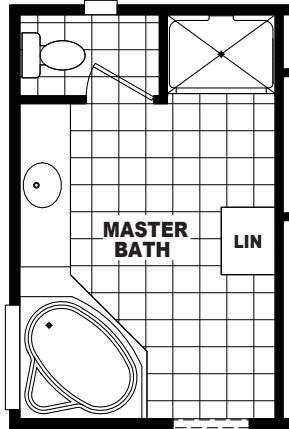

# FactorySelectHomes

3 Bedroom, 2 Bath  
Approx. 1,500 Sq. Ft.

Last Updated: 1-13-17

OPT FLASH BATH

• Flagstaff

FactorySelectHomes  
○ Mesa

**Factory Select Homes**  
8610 E. Main Street  
Mesa, Arizona 85207