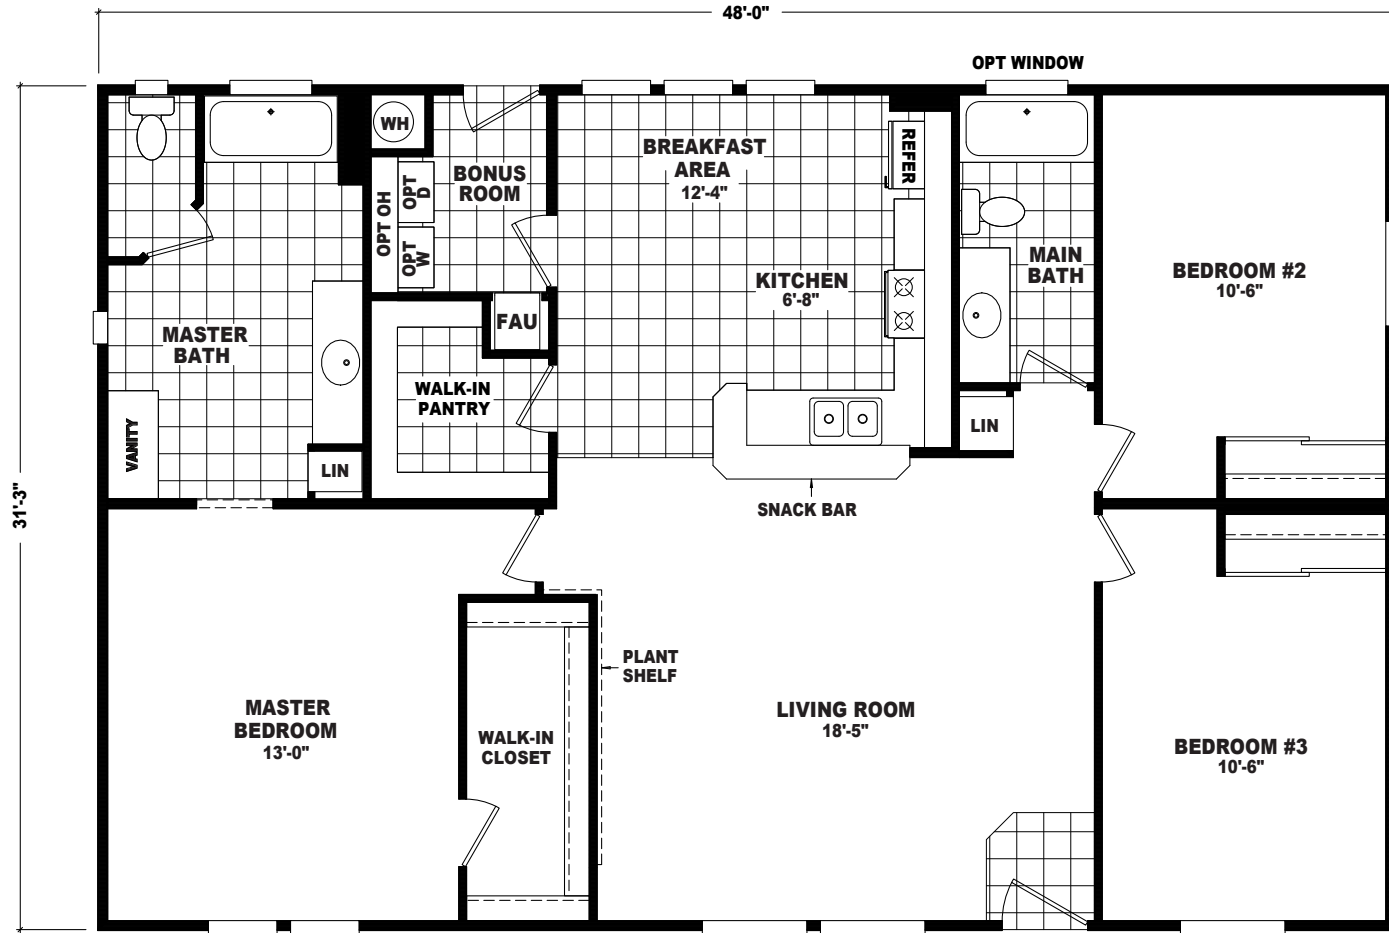

# Moriarty

Copper Villa Series 

# FactorySelectHomes

3 Bedroom, 2 Bath  
Approx. 1,500 Sq. Ft.

Last Updated: 1-13-17

OPT FLASH BATH

• Flagstaff

FactorySelectHomes  
○ Mesa

**Factory Select Homes**  
8610 E. Main Street  
Mesa, Arizona 85207