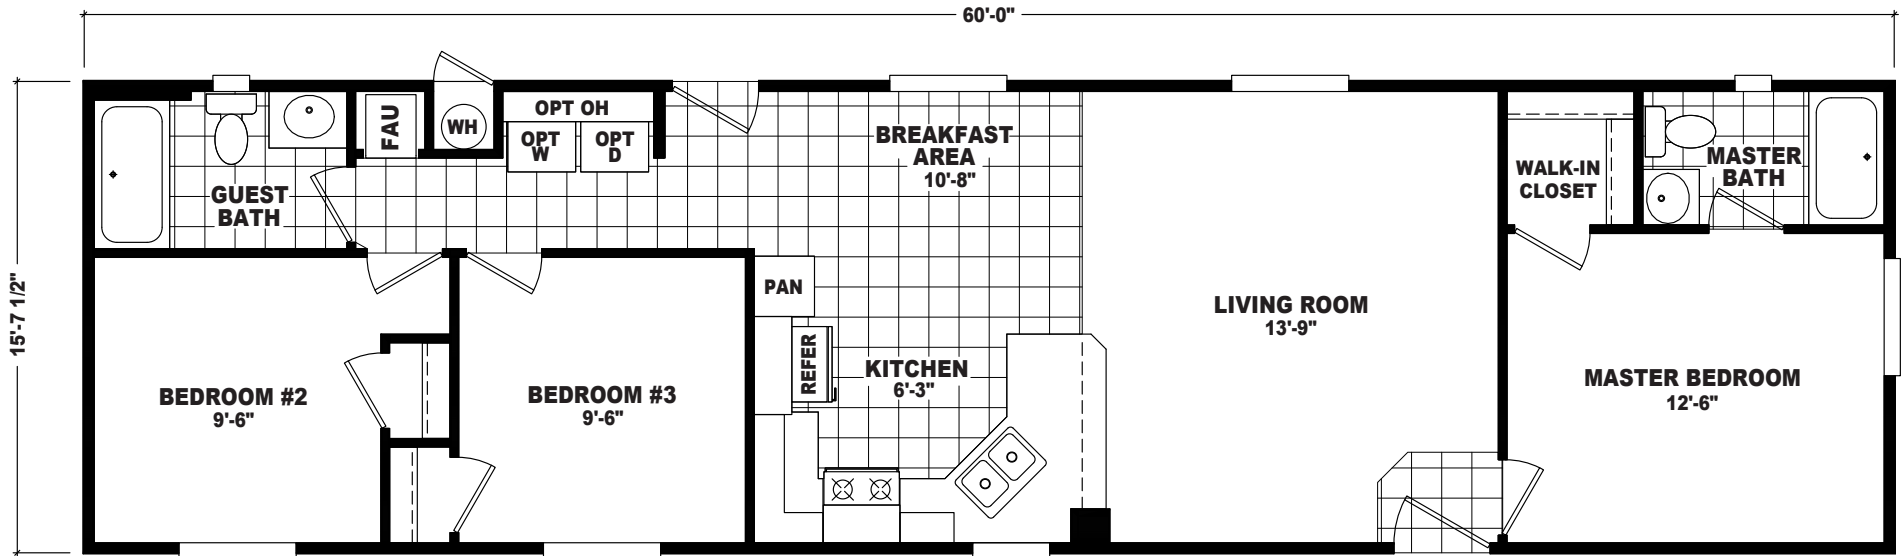

Moplin

EP Single Section Series

937 SQ. FT. (Approximate) 3 Bedroom, 2 Bath

Last Updated: 9-19-22

FACTORY SELECT HOMES
8610 E. Main Street
Mesa, AZ 85207

FactorySelectMobileHomes.com | 1-800-670-1464

IMPORTANT: Alta Cima Corp reserves the right to modify, cancel or substitute products or features of this event at any time without prior notice or obligation. Pictures and other promotional materials are representative and may depict or contain floor plans, square footages, elevations, options, upgrades, extra design features, decorations, floor coverings, specialty light fixtures, custom paint and wall coverings, window treatments, landscaping, sound and alarm systems, furnishings, appliances, and other designer/decorator features and amenities that are not included as part of the home and/or may not be available at all locations. Home, pricing and community information is subject to change, and homes to prior sale, at any time without notice or obligation. ©2020 Alta Cima Corp. All rights reserved.