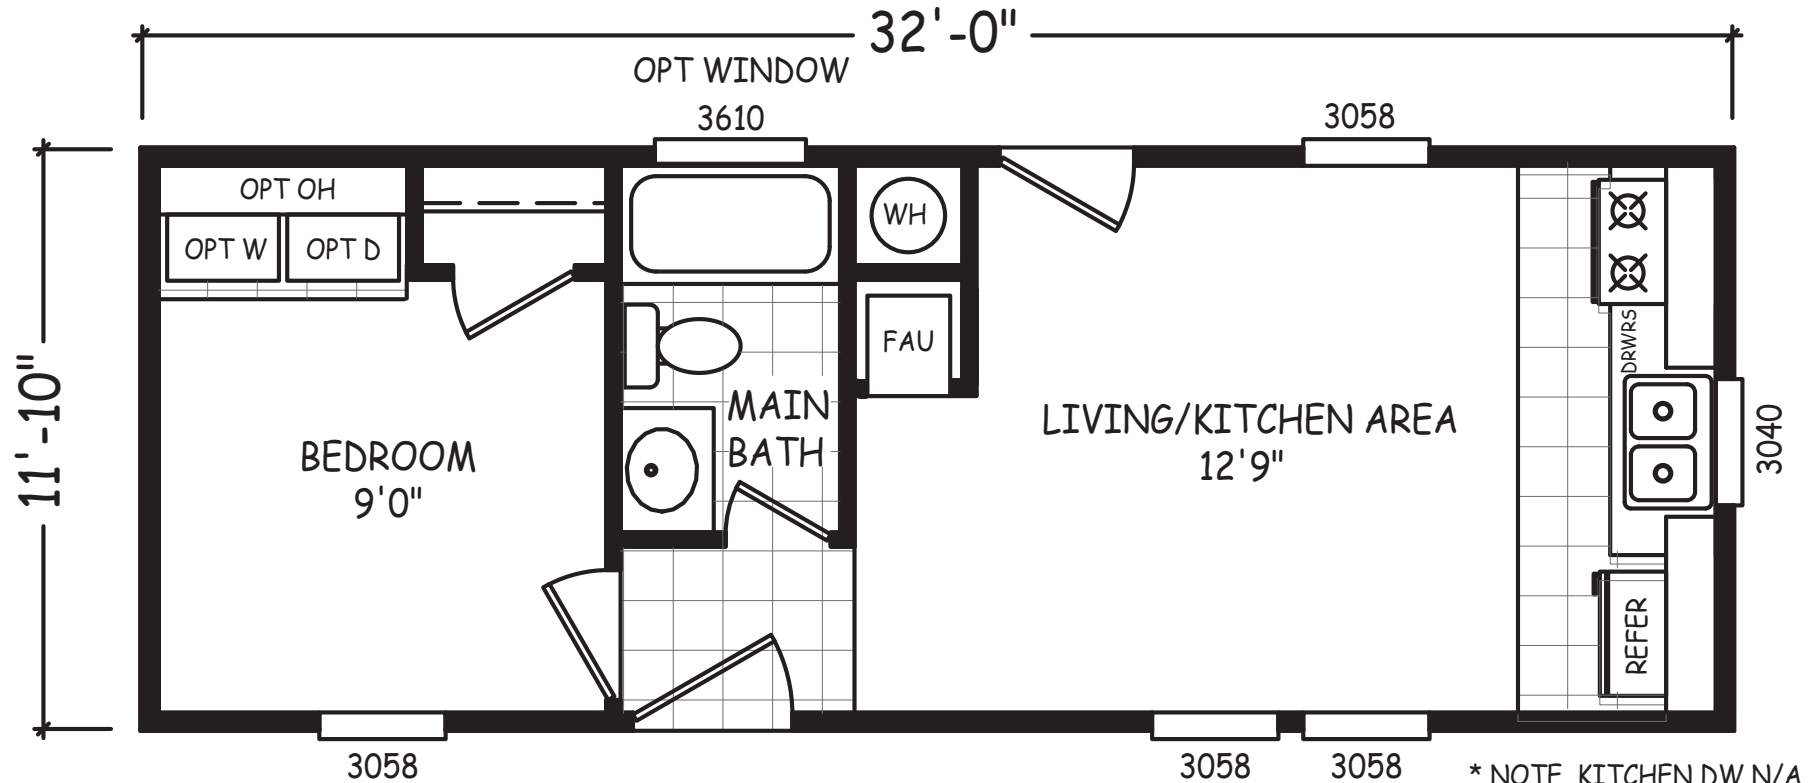

# Micro 1

Laurel Manor Series 

1 Bedroom, 1 Bath  
Approx. 379 Sq. Ft.

Last Updated: 9-8-20

\* NOTE KITCHEN DW N/A  
\*Special Value Home, 1 per Customer

I authorize Factory Select Homes to build my house, per this plan.