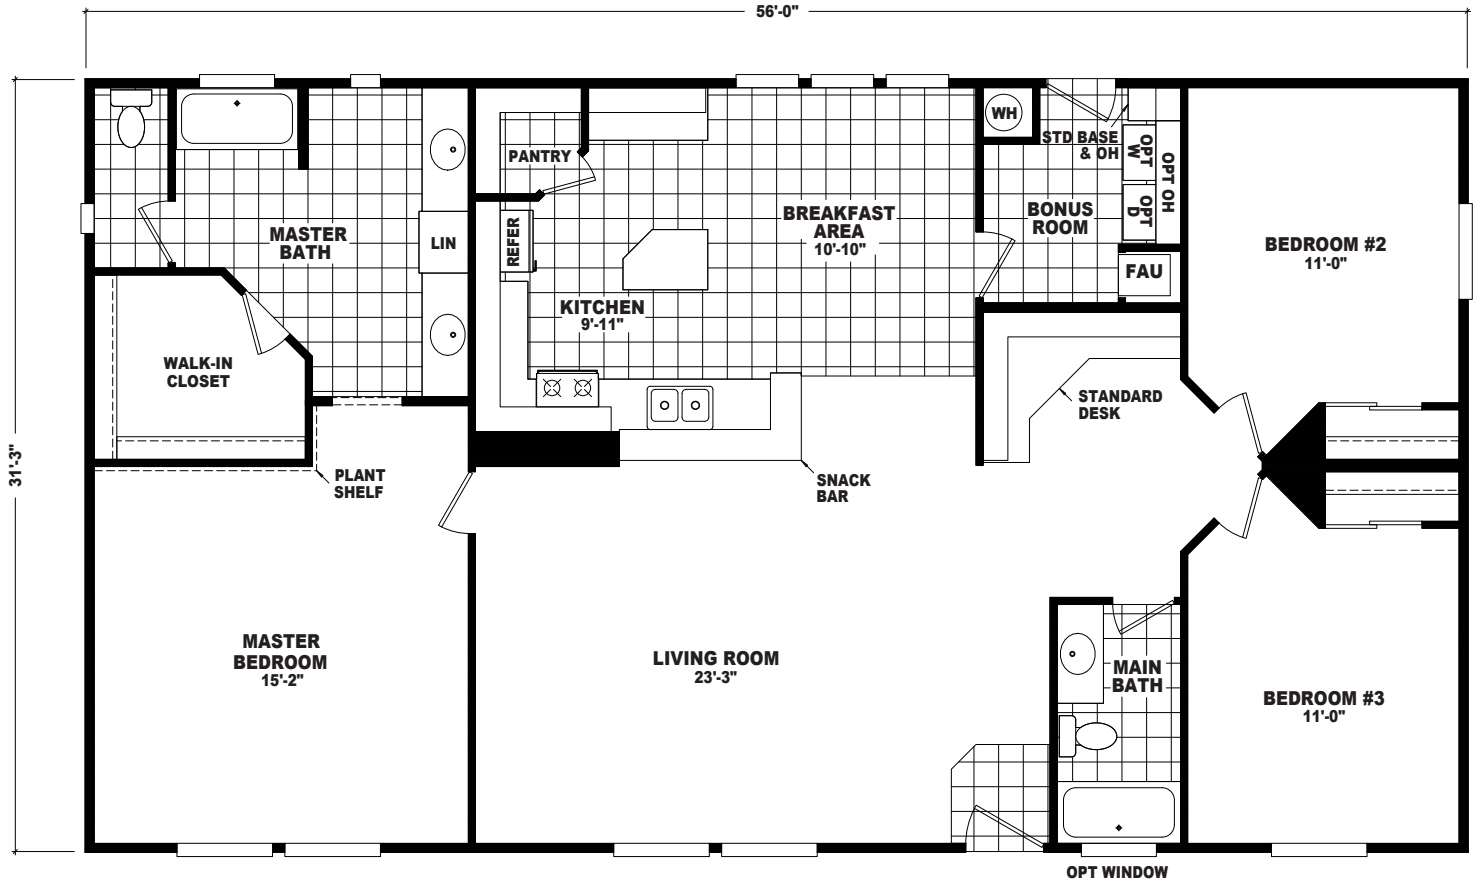

Mesilla

Copper Villa Series 

FactorySelectHomes

3 Bedroom, 2 Bath
Approx. 1,750 Sq. Ft.

Last Updated: 1-13-17

Factory Select Homes
8610 E. Main Street
Mesa, Arizona 85207

I authorize Factory Select Homes to build my house, per this plan.