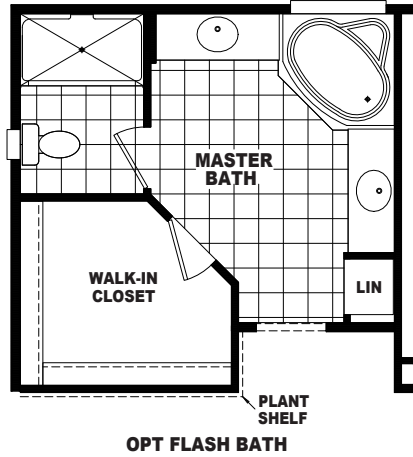

Mesilla

Copper Villa Series 

FactorySelectHomes

3 Bedroom, 2 Bath
Approx. 1,750 Sq. Ft.

Last Updated: 1-13-17

Factory Select Homes
8610 E. Main Street
Mesa, Arizona 85207

I authorize Factory Select Homes to build my house, per this plan.