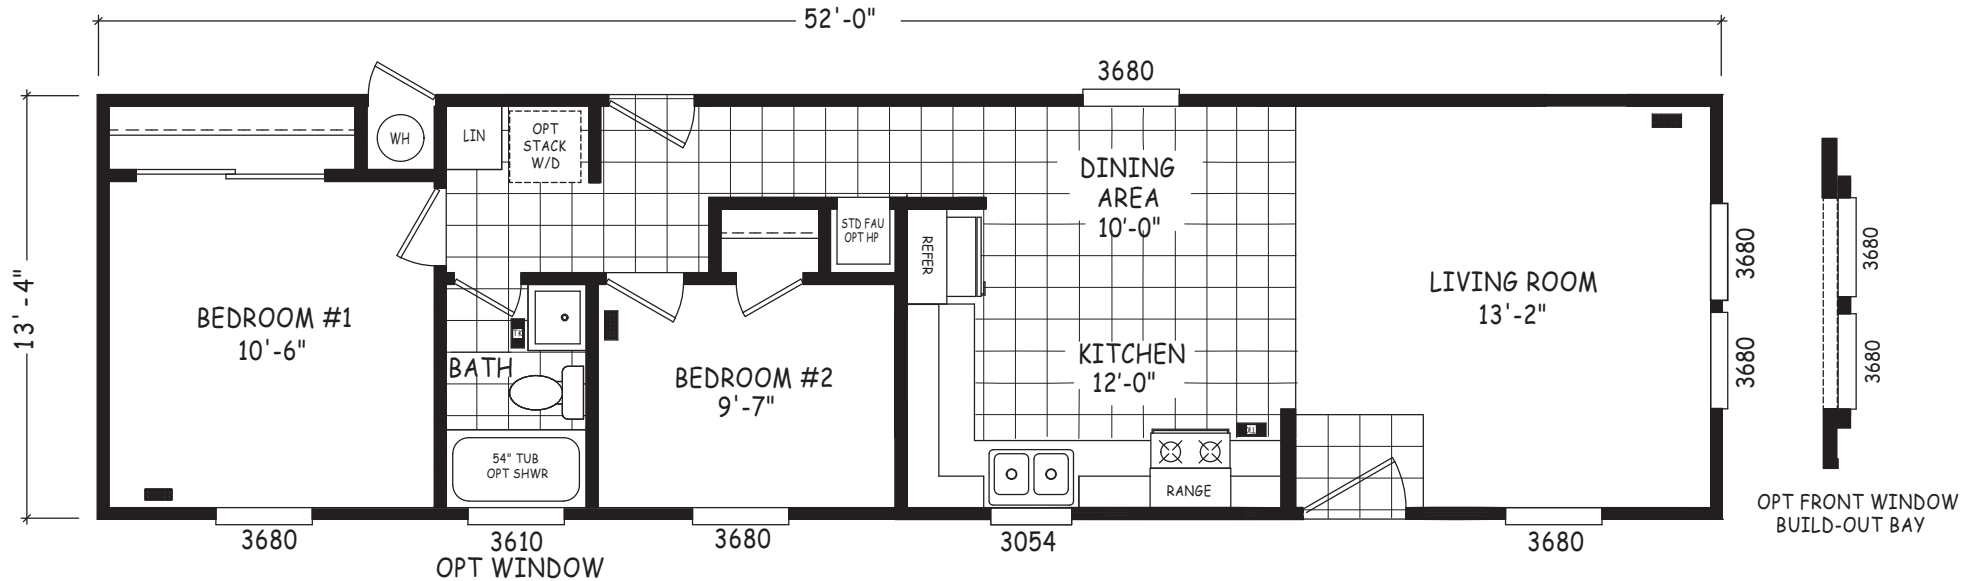

# Melstone

Encore Single Wide Series

694 SQ. FT. (Approximate) 2 Bedroom, 2 Bath

Last Updated: 12-8-22

**FACTORY SELECT HOMES**  
8610 E. Main Street  
Mesa, AZ 85207

**FactorySelectMobileHomes.com | 1-800-670-1464**