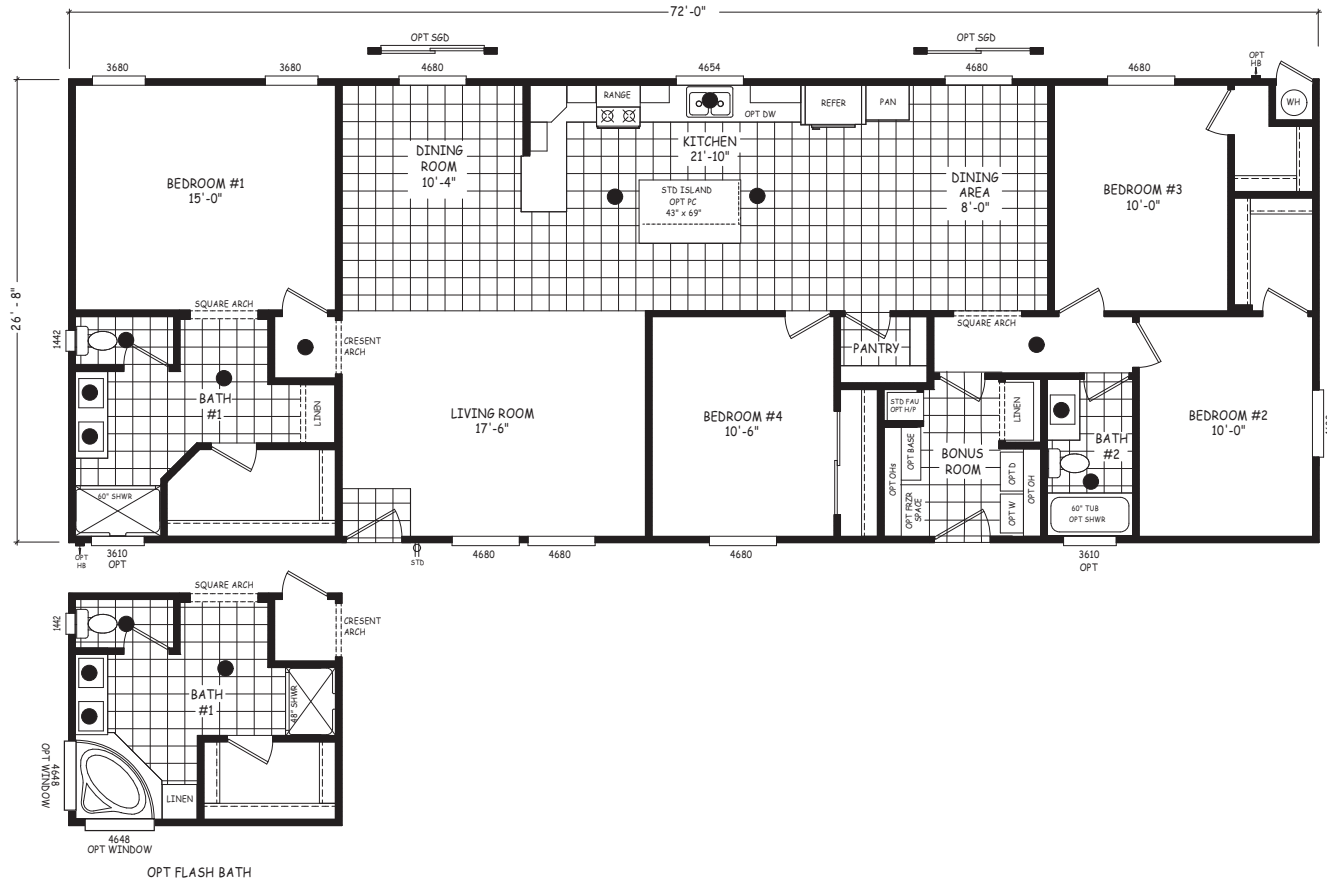

McGaffney

Edge Series

1,920 SQ. FT. (Approximate) 4 Bedroom, 2 Bath

Last Updated: 7-24-24

FACTORY SELECT HOMES
8610 E. Main Street
Mesa, AZ 85207

FactorySelectMobileHomes.com | 1-800-670-1464

IMPORTANT: Alta Cima Corp reserves the right to modify, cancel or substitute products or features of this event at any time without prior notice or obligation. Pictures and other promotional materials are representative and may depict or contain floor plans, square footages, elevations, options, upgrades, extra design features, decorations, floor coverings, specialty light fixtures, custom paint and wall coverings, window treatments, landscaping, sound and alarm systems, furnishings, appliances, and other designer/decorator features and amenities that are not included as part of the home and/or may not be available at all locations. Home, pricing and community information is subject to change, and homes to prior sale, at any time without notice or obligation. ©2020 Alta Cima Corp. All rights reserved.