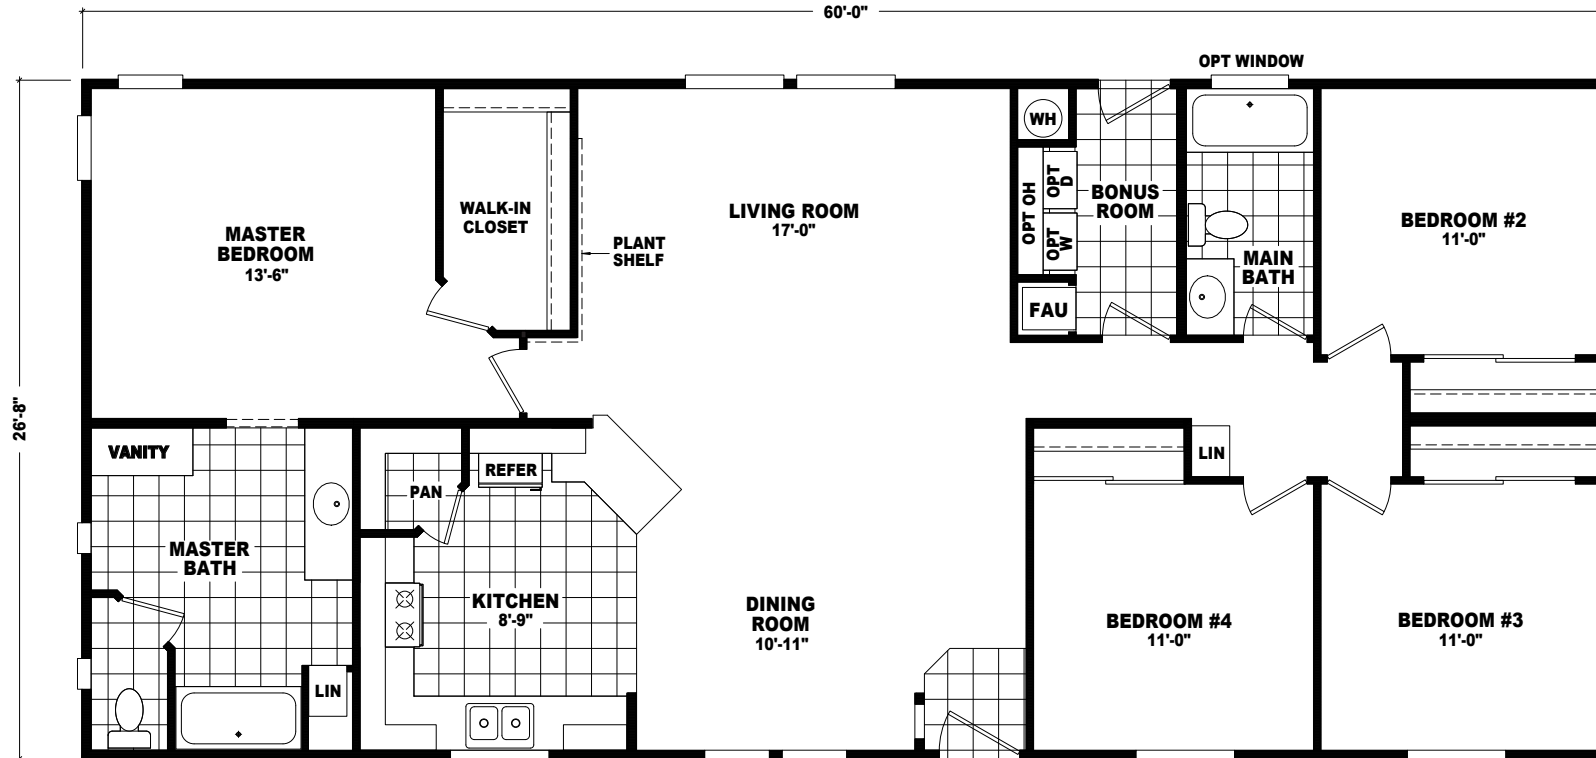

Martindale

Copper Villa Series 

FactorySelectHomes

4 Bedroom, 2 Bath
Approx. 1,600 Sq. Ft.

Last Updated: 1-13-17

OPT FLASH BATH

OPT DEN IN PLACE OF 4th BEDROOM

Factory Select Homes
8610 E. Main Street
Mesa, Arizona 85207