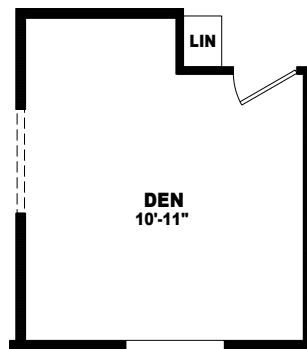

Martindale

Copper Villa Series 

FactorySelectHomes

4 Bedroom, 2 Bath
Approx. 1,600 Sq. Ft.

Last Updated: 1-13-17

OPT FLASH BATH

OPT DEN IN PLACE OF 4th BEDROOM

Factory Select Homes
8610 E. Main Street
Mesa, Arizona 85207