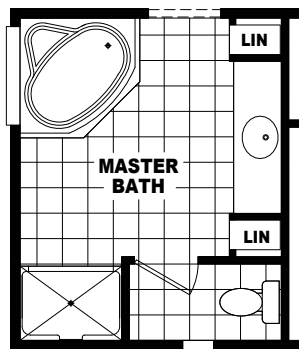

Martindale

Copper Villa Series 

FactorySelectHomes

4 Bedroom, 2 Bath
Approx. 1,600 Sq. Ft.

Last Updated: 1-13-17

OPT FLASH BATH

OPT DEN IN PLACE OF 4th BEDROOM

Factory Select Homes
8610 E. Main Street
Mesa, Arizona 85207