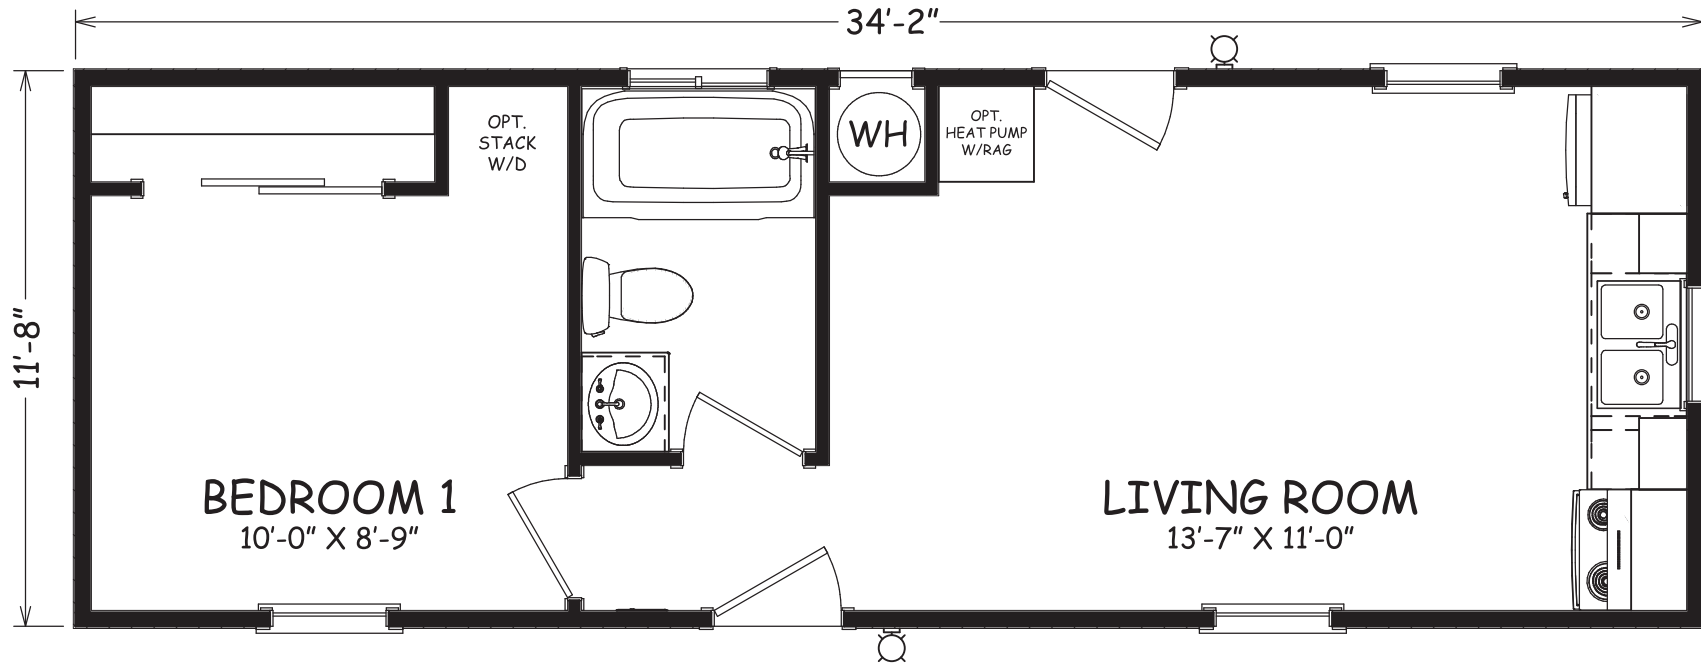

Maple

Casita Series

399 SQ. FT. (Approximate) 1 Bedroom, 1 Bath

Last Updated: 9-1-23

FACTORY SELECT HOMES

8610 E. Main Street
Mesa, AZ 85207

FactorySelectMobileHomes.com | 1-800-670-1464

IMPORTANT: Alta Cima Corp reserves the right to modify, cancel or substitute products or features of this event at any time without prior notice or obligation. Pictures and other promotional materials are representative and may depict or contain floor plans, square footages, elevations, options, upgrades, extra design features, decorations, floor coverings, specialty light fixtures, custom paint and wall coverings, window treatments, landscaping, sound and alarm systems, furnishings, appliances, and other designer/decorator features and amenities that are not included as part of the home and/or may not be available at all locations. Home, pricing and community information is subject to change, and homes to prior sale, at any time without notice or obligation. ©2020 Alta Cima Corp. All rights reserved.