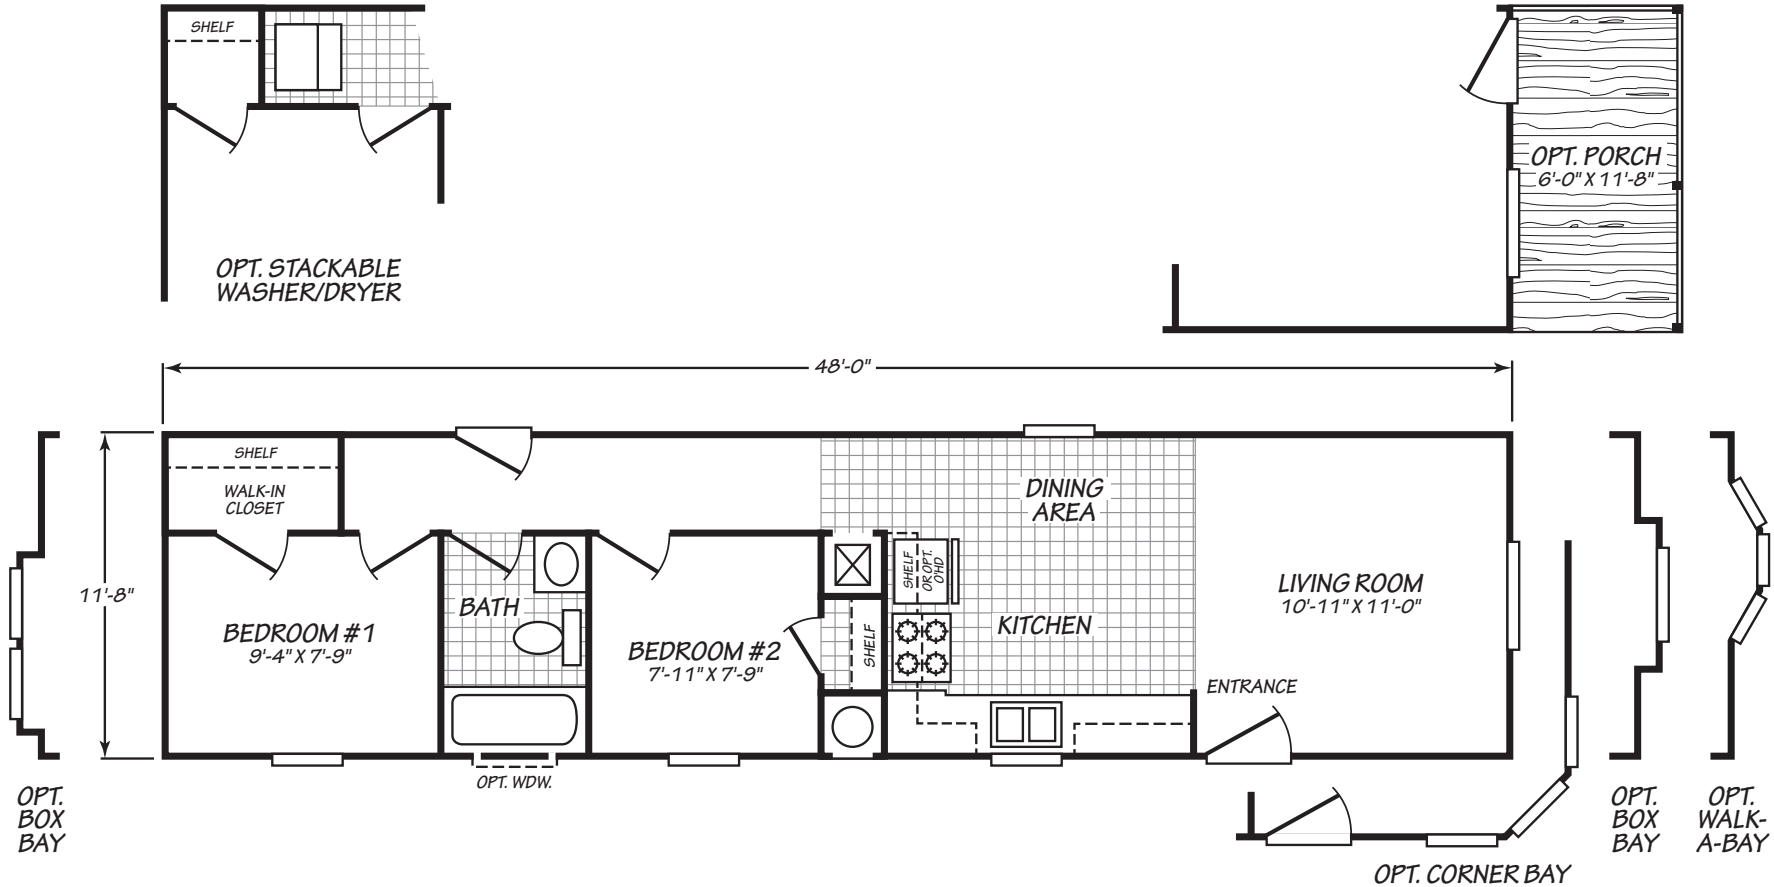

Magee

Canyon Lake Series

560 SQ. FT. (Approximate) 2 Bedrooms, 1 Baths

Last Updated: 10-11-24

FACTORY SELECT HOMES
8610 E. Main Street
Mesa, AZ 85207

FactorySelectMobileHomes.com | 1-800-670-1464

IMPORTANT: Alta Cima Corp reserves the right to modify, cancel or substitute products or features of this event at any time without prior notice or obligation. Pictures and other promotional materials are representative and may depict or contain floor plans, square footages, elevations, options, upgrades, extra design features, decorations, floor coverings, specialty light fixtures, custom paint and wall coverings, window treatments, landscaping, sound and alarm systems, furnishings, appliances, and other designer/decorator features and amenities that are not included as part of the home and/or may not be available at all locations. Home, pricing and community information is subject to change, and homes to prior sale, at any time without notice or obligation. ©2020 Alta Cima Corp. All rights reserved.