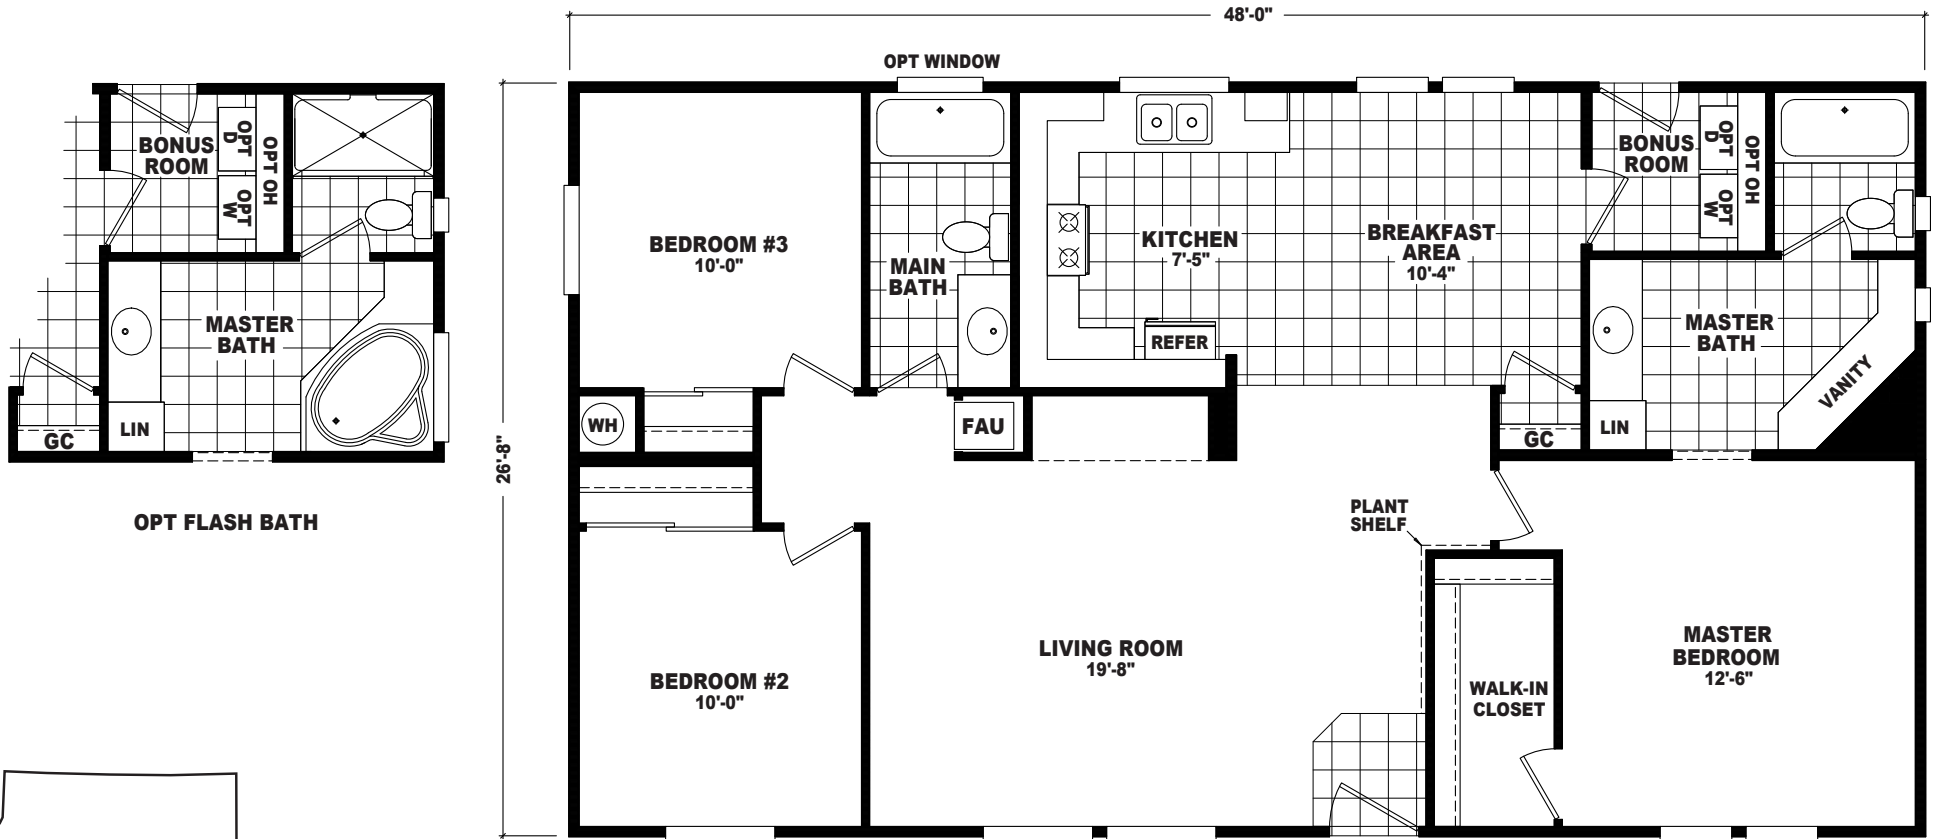

# FactorySelectHomes

3 Bedroom, 2 Bath  
Approx. 1,280 Sq. Ft.

Last Updated: 1-13-17

• Flagstaff

  
○ Mesa

**Factory Select Homes**  
8610 E. Main Street  
Mesa, Arizona 85207

I authorize Factory Select Homes to build my house, per this plan.