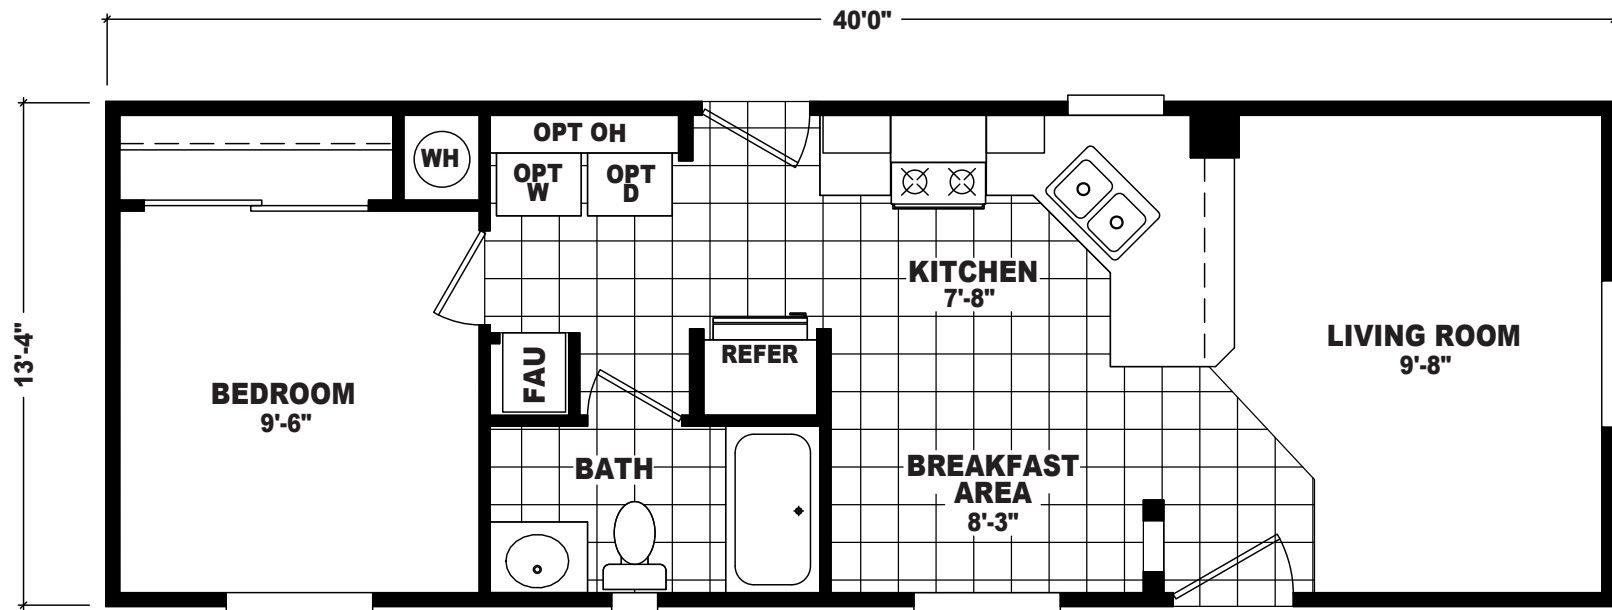

# Lyn

EP Single Section Series

533 SQ. FT. (Approximate) 1 Bedroom, 1 Bath

Last Updated: 9-19-22