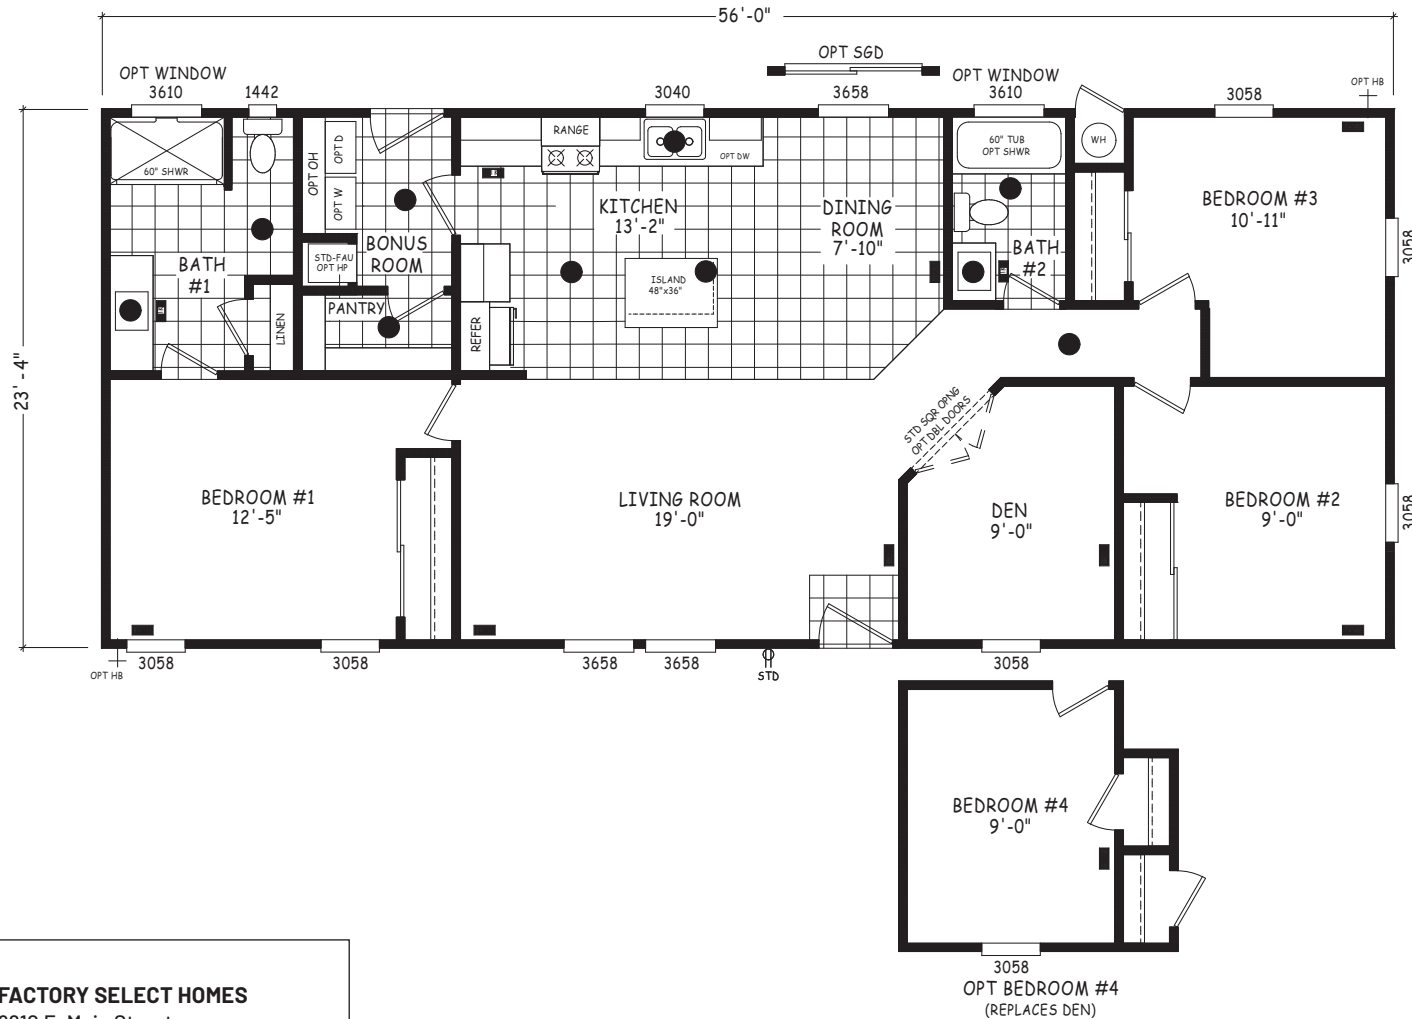

Lucky Horse

Edge Series

1,307 SQ. FT. (Approximate) 2 Bedroom, 2 Bath

Last Updated: 4-30-24

FACTORY SELECT HOMES
8610 E. Main Street
Mesa, AZ 85207

FactorySelectMobileHomes.com | 1-800-670-1464

IMPORTANT: Alta Cima Corp reserves the right to modify, cancel or substitute products or features of this event at any time without prior notice or obligation. Pictures and other promotional materials are representative and may depict or contain floor plans, square footages, elevations, options, upgrades, extra design features, decorations, floor coverings, specialty light fixtures, custom paint and wall coverings, window treatments, landscaping, sound and alarm systems, furnishings, appliances, and other designer/decorator features and amenities that are not included as part of the home and/or may not be available at all locations. Home, pricing and community information is subject to change, and homes to prior sale, at any time without notice or obligation. ©2020 Alta Cima Corp. All rights reserved.