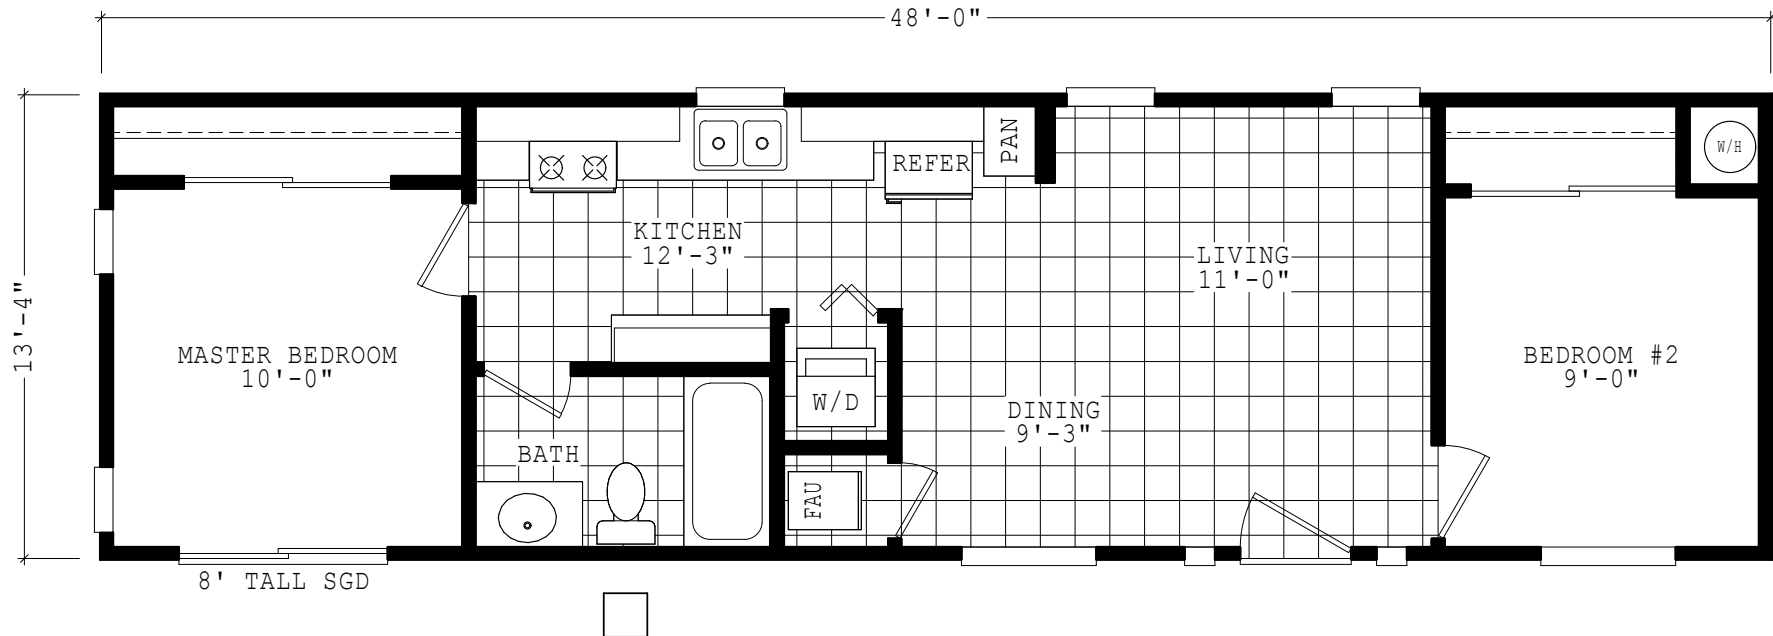

Lorrigan

Accessory Dwellings Series

640 SQ. FT. (Approximate) 2 Bedroom, 1 Bath

Last Updated: 2-9-23

FACTORY SELECT HOMES

8610 E. Main Street
Mesa, AZ 85207

FactorySelectMobileHomes.com | 1-800-670-1464

IMPORTANT: Alta Cima Corp reserves the right to modify, cancel or substitute products or features of this event at any time without prior notice or obligation. Pictures and other promotional materials are representative and may depict or contain floor plans, square footages, elevations, options, upgrades, extra design features, decorations, floor coverings, specialty light fixtures, custom paint and wall coverings, window treatments, landscaping, sound and alarm systems, furnishings, appliances, and other designer/decorator features and amenities that are not included as part of the home and/or may not be available at all locations. Home, pricing and community information is subject to change, and homes to prior sale, at any time without notice or obligation. ©2020 Alta Cima Corp. All rights reserved.