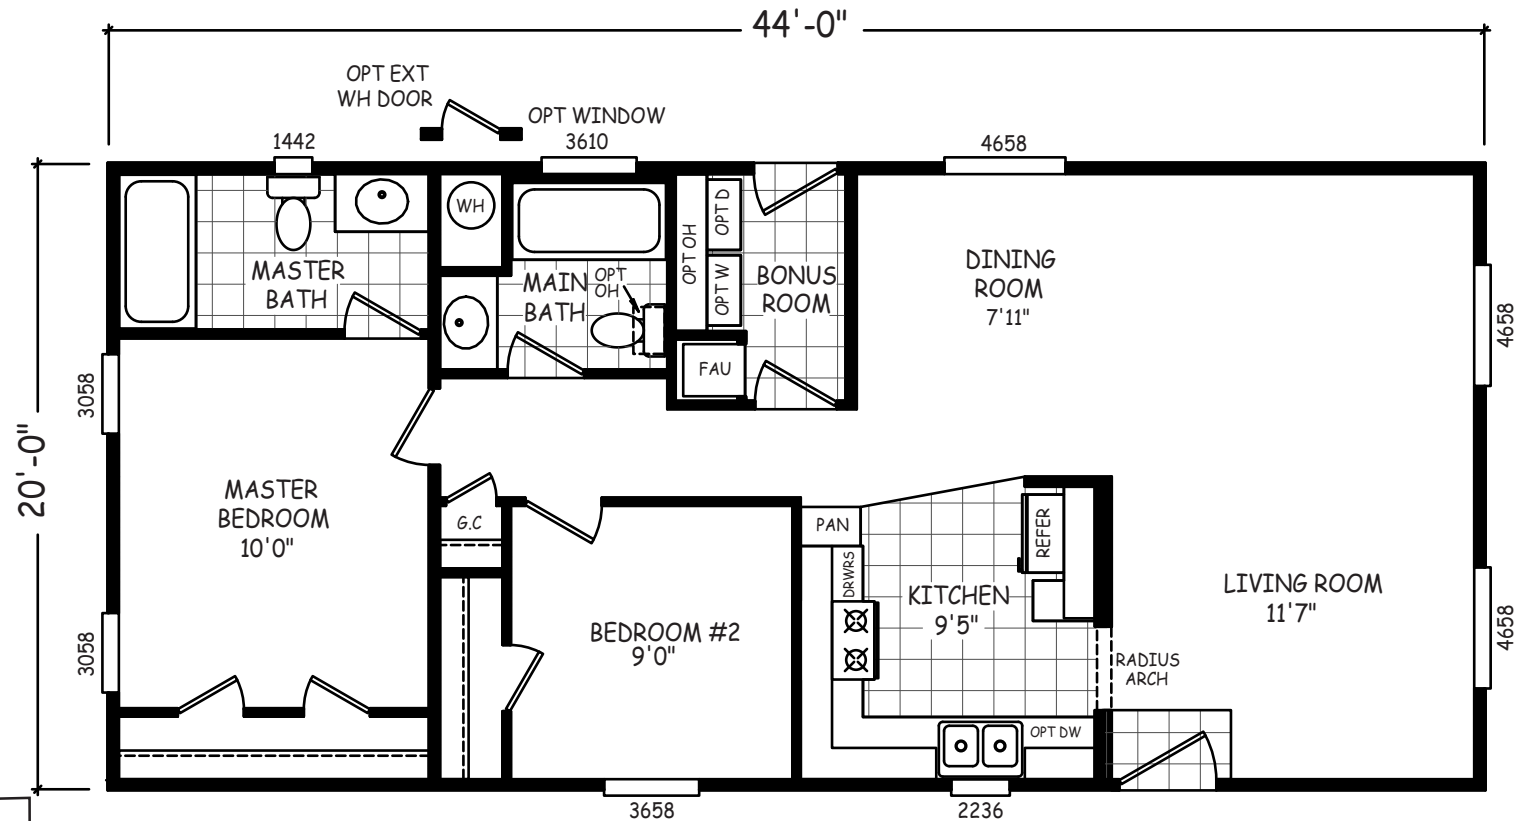

# Longmont

Laurel Manor Series 

# FactorySelectHomes

2 Bedroom, 2 Bath  
Approx. 880 Sq. Ft.

Last Updated: 10-30-17

• Flagstaff

© Mesa

**Factory Select Homes**  
8610 E. Main Street  
Mesa, Arizona 85207

I authorize Factory Select Homes to build my house, per this plan.