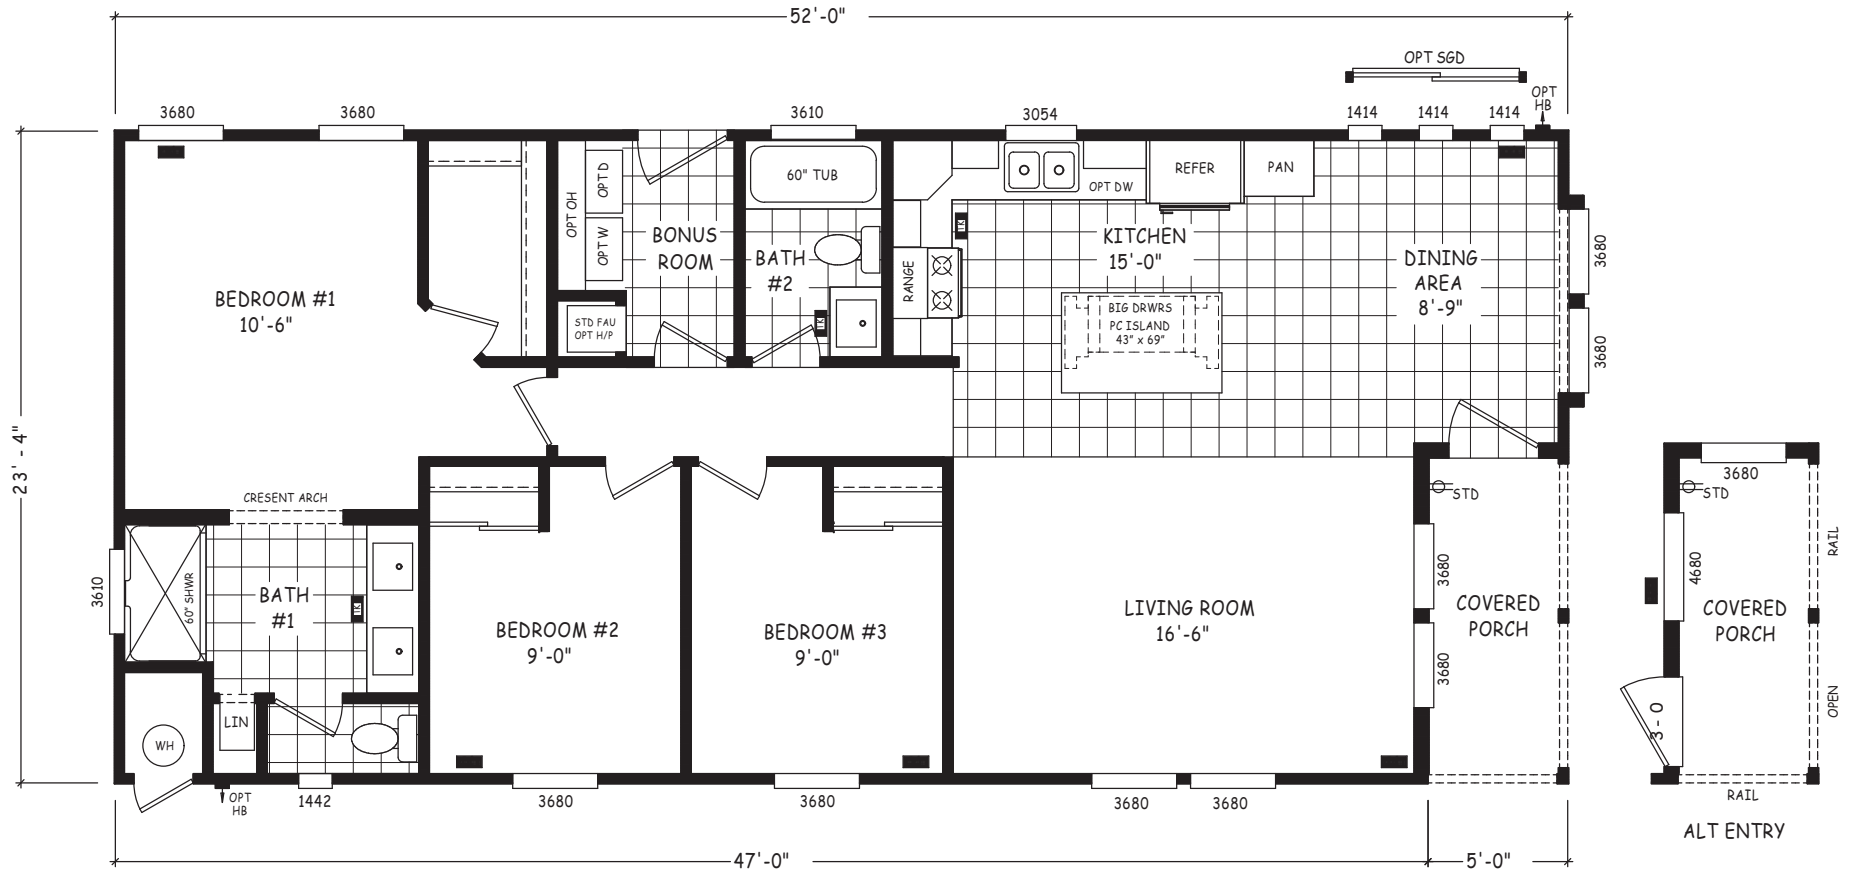

Lemoray

Pinnacle Series

1,213 SQ. FT. (Approximate) 3 Bedroom, 2 Bath

Last Updated: 8-22-22

FACTORY SELECT HOMES
8610 E. Main Street
Mesa, AZ 85207

FactorySelectMobileHomes.com | 1-800-670-1464

IMPORTANT: Alta Cima Corp reserves the right to modify, cancel or substitute products or features of this event at any time without prior notice or obligation. Pictures and other promotional materials are representative and may depict or contain floor plans, square footages, elevations, options, upgrades, extra design features, decorations, floor coverings, specialty light fixtures, custom paint and wall coverings, window treatments, landscaping, sound and alarm systems, furnishings, appliances, and other designer/decorator features and amenities that are not included as part of the home and/or may not be available at all locations. Home, pricing and community information is subject to change, and homes to prior sale, at any time without notice or obligation. ©2020 Alta Cima Corp. All rights reserved.