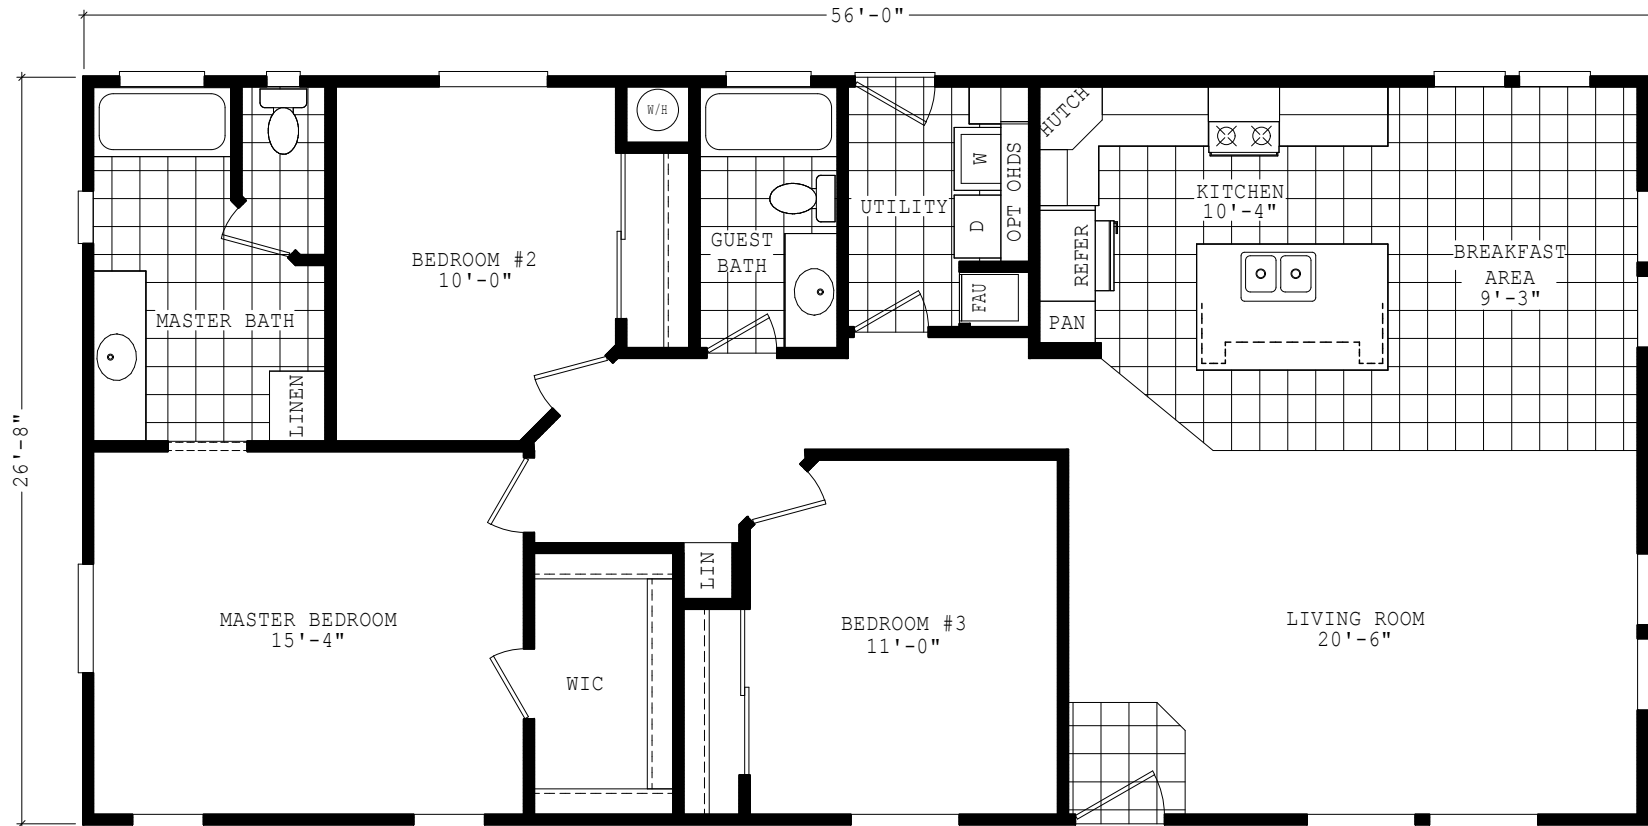

# Laney

Sierra Value Series

1,493 SQ. FT. (Approximate) 3 Bedrooms, 2 Baths

Last Updated: 9-1-22