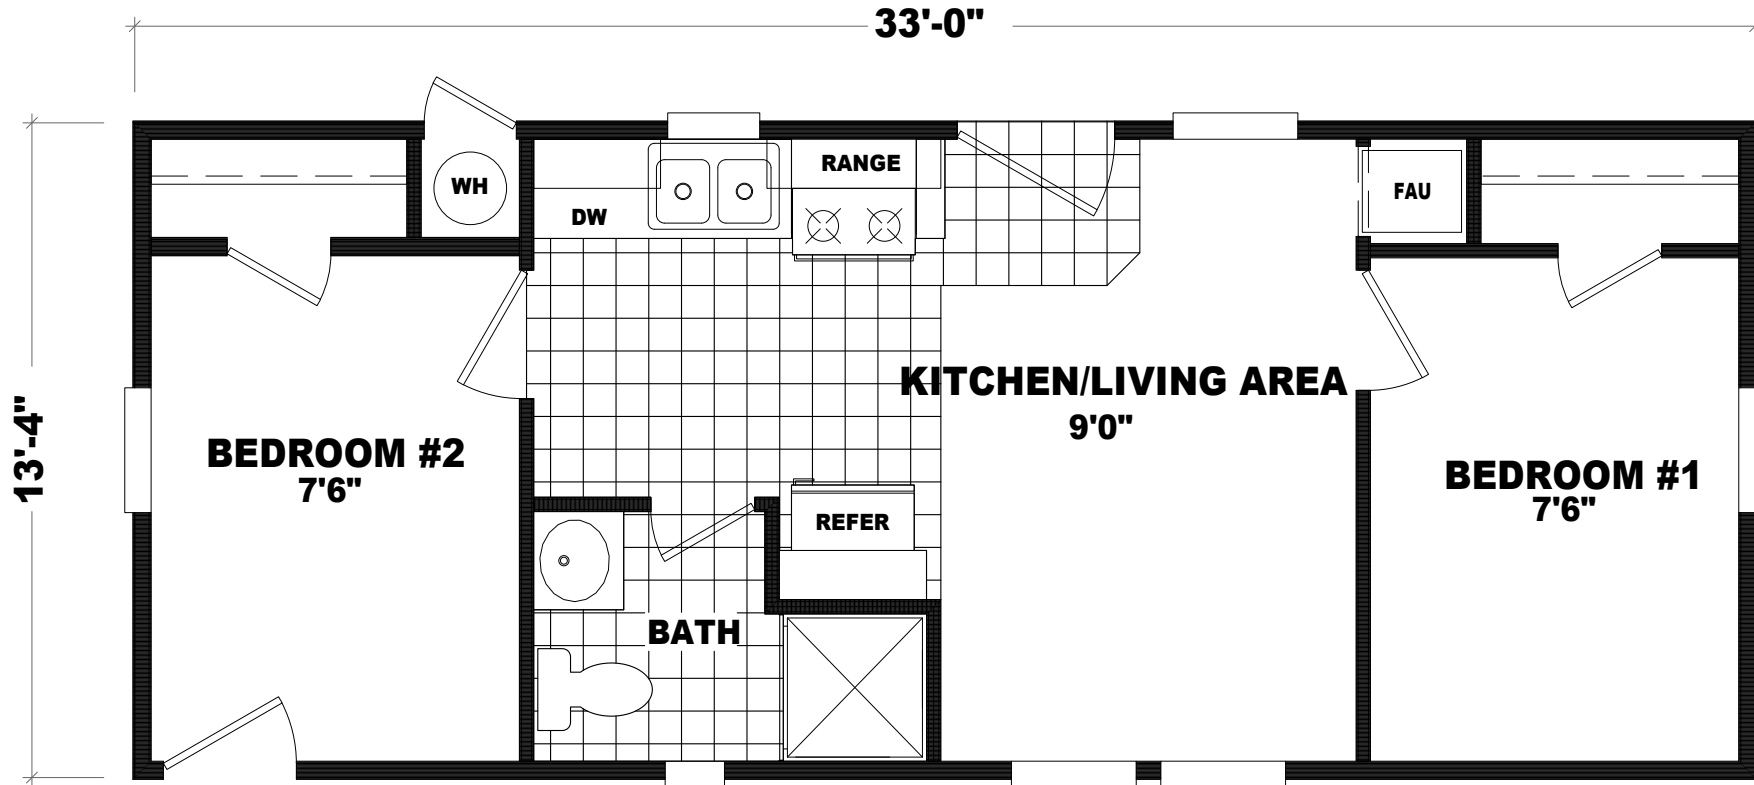

Lancaster

Laurel Manor Series 

FactorySelectHomes

2 Bedroom, 1 Bath
Approx. 467 Sq. Ft.

Last Updated: 6-29-17

• Flagstaff

© Mesa

Factory Select Homes
8610 E. Main Street
Mesa, Arizona 85207