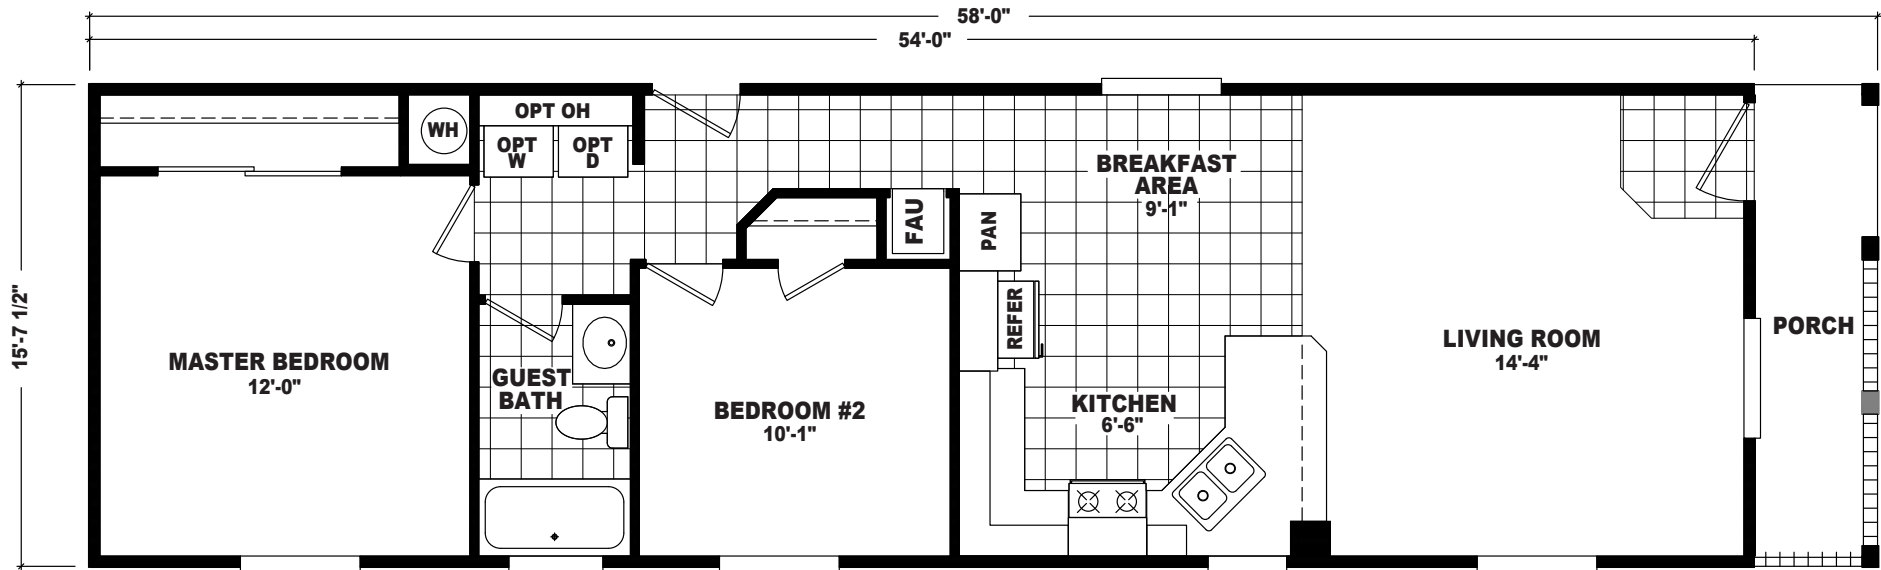

# Lackland

EP Single Section Series

906 SQ. FT. (Approximate) 2 Bedroom, 1 Bath

Last Updated: 9-19-22