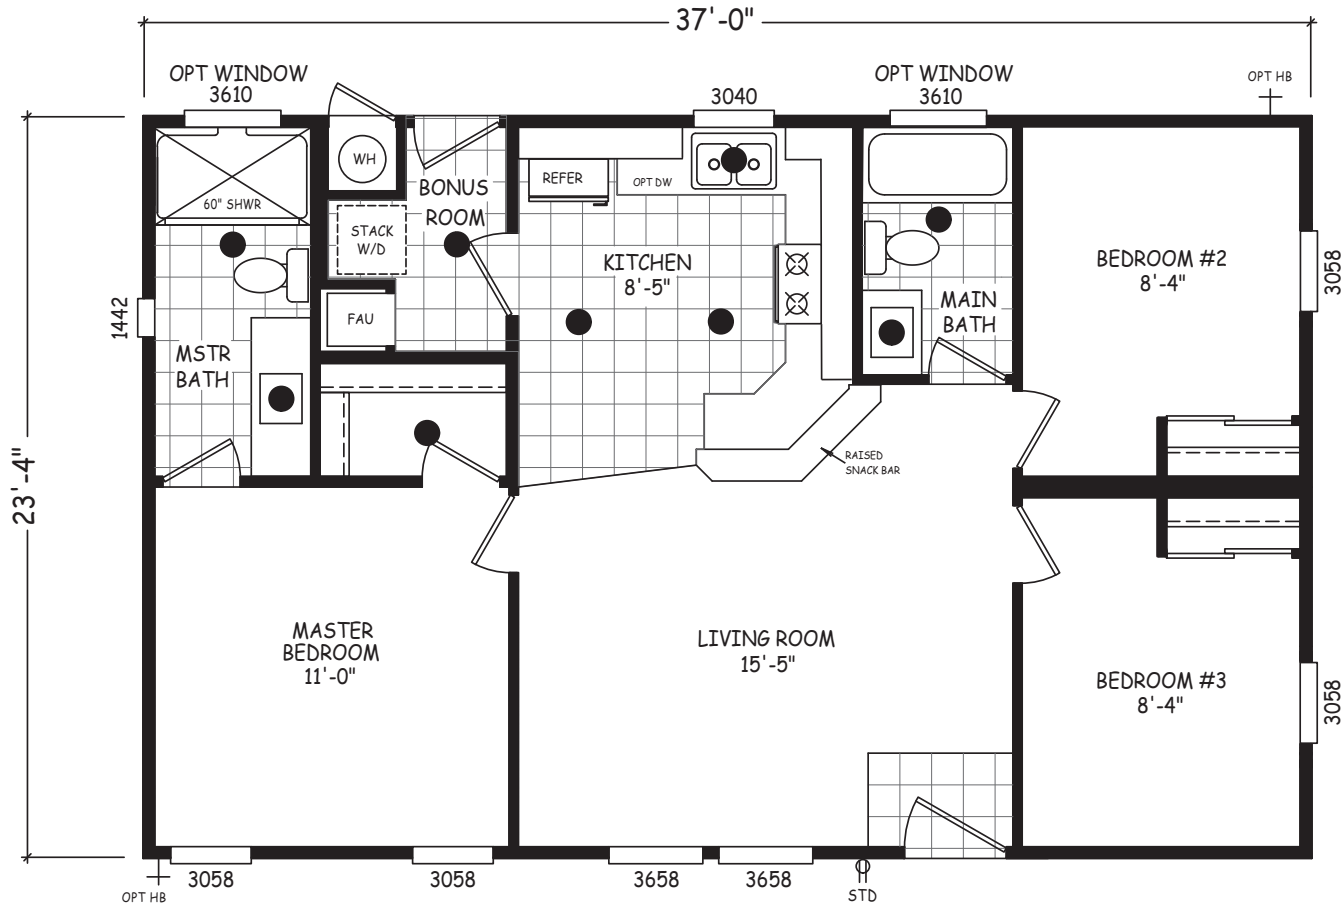

# Kanoe

Edge Series

863 SQ. FT. (Approximate) 3 Bedroom, 2 Bath

Last Updated: 7-24-24