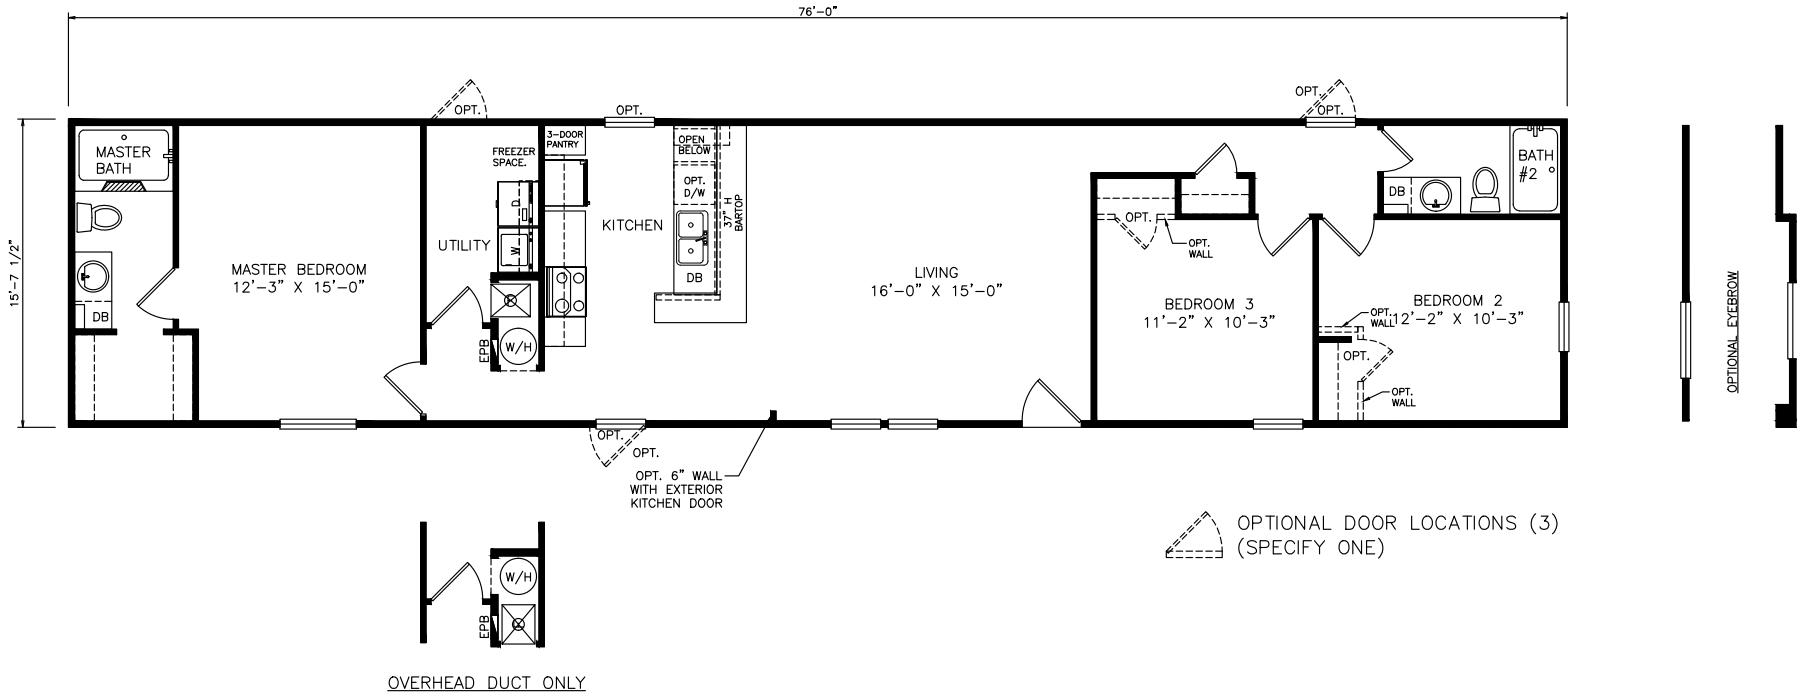

# Juston

Select Series - Single Section Series

1,193 SQ. FT. (Approximate) 3 Bedrooms, 2 Baths

Last Updated: 12-7-21

**FACTORY SELECT HOMES**  
8610 E. Main Street  
Mesa, AZ 85207

**FactorySelectMobileHomes.com | 1-800-670-1464**