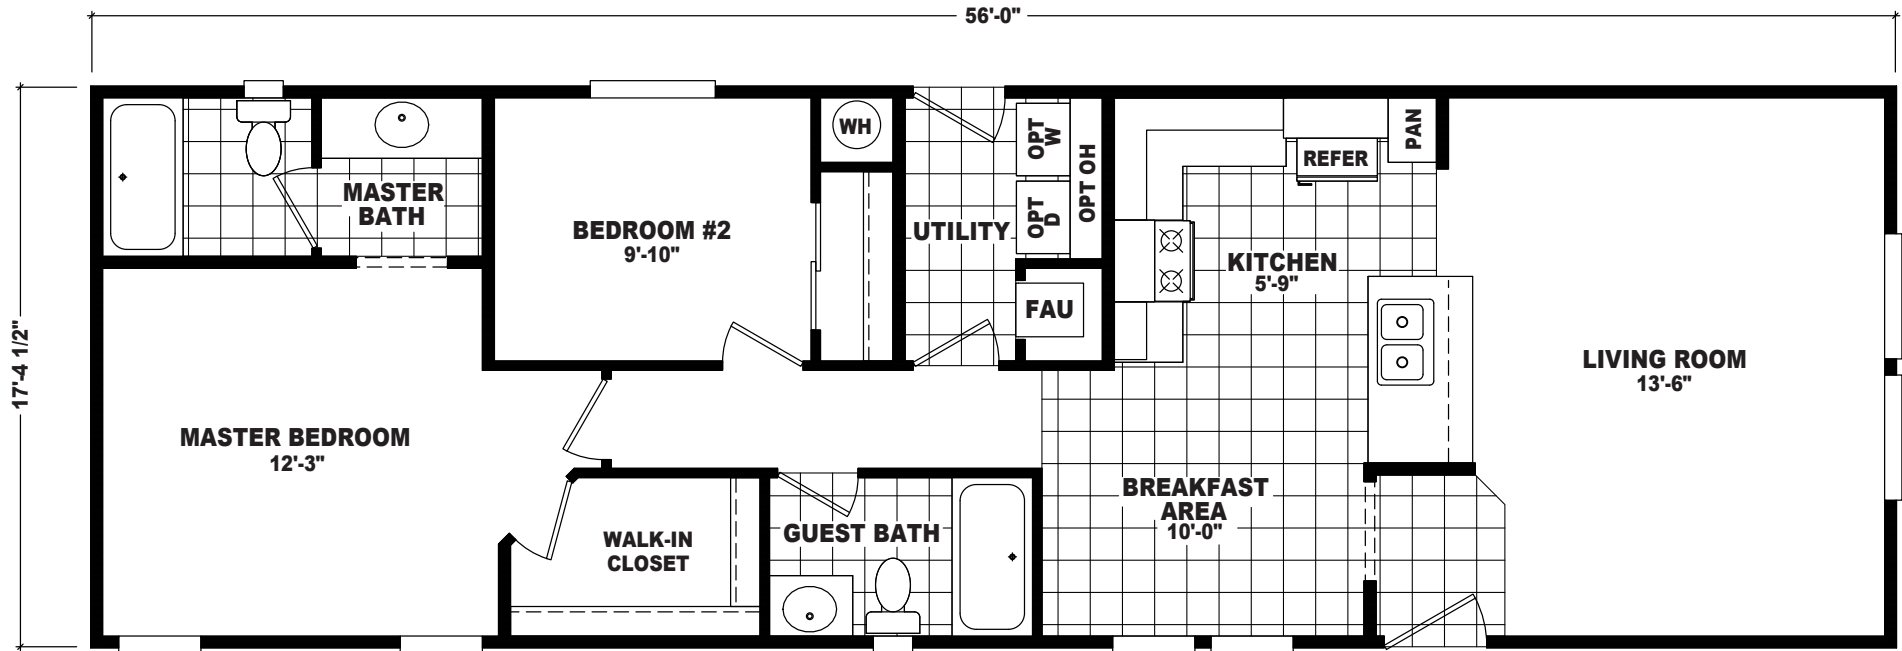

# Joliet

EP Single Section Series

973 SQ. FT. (Approximate) 2 Bedroom, 2 Bath

Last Updated: 9-19-22