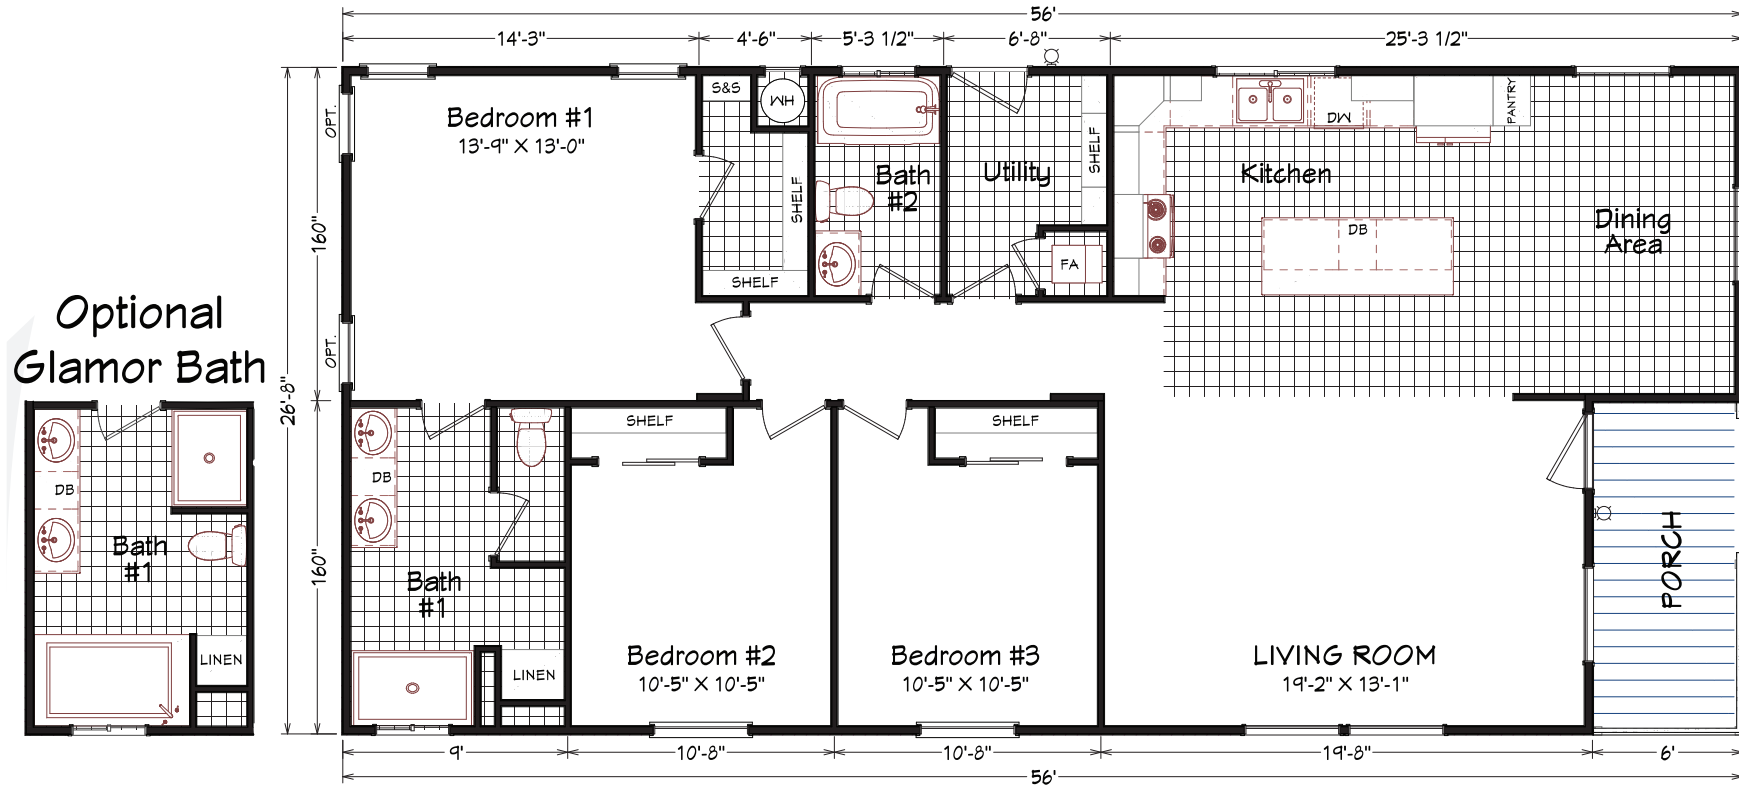

Jewett

Coronado Series

1,413 SQ. FT. (Approximate) 3 Bedrooms, 2 Baths

Last Updated: 9-9-22

FACTORY SELECT HOMES
8610 E. Main Street
Mesa, AZ 85207

FactorySelectMobileHomes.com | 1-800-670-1464

IMPORTANT: Alta Cima Corp reserves the right to modify, cancel or substitute products or features of this event at any time without prior notice or obligation. Pictures and other promotional materials are representative and may depict or contain floor plans, square footages, elevations, options, upgrades, extra design features, decorations, floor coverings, specialty light fixtures, custom paint and wall coverings, window treatments, landscaping, sound and alarm systems, furnishings, appliances, and other designer/decorator features and amenities that are not included as part of the home and/or may not be available at all locations. Home, pricing and community information is subject to change, and homes to prior sale, at any time without notice or obligation. ©2020 Alta Cima Corp. All rights reserved.