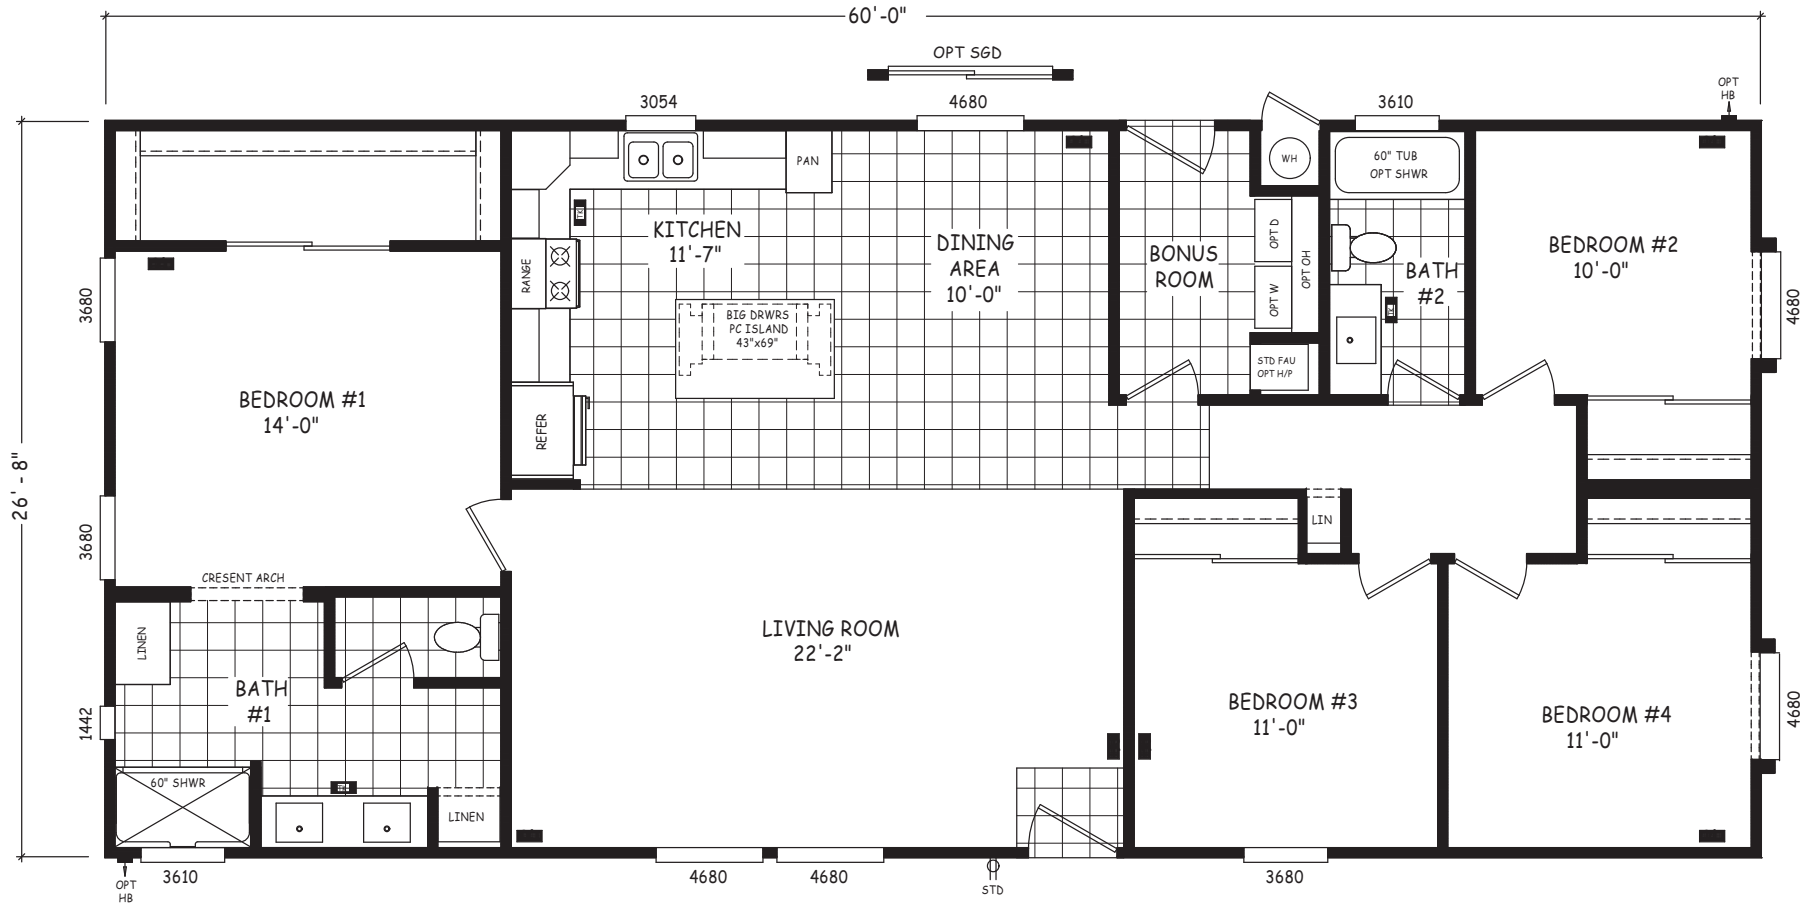

Jenner

Pinnacle Series

1,600 SQ. FT. (Approximate) 4 Bedroom, 2 Bath

Last Updated: 8-22-22

FACTORY SELECT HOMES
8610 E. Main Street
Mesa, AZ 85207

FactorySelectMobileHomes.com | 1-800-670-1464

IMPORTANT: Alta Cima Corp reserves the right to modify, cancel or substitute products or features of this event at any time without prior notice or obligation. Pictures and other promotional materials are representative and may depict or contain floor plans, square footages, elevations, options, upgrades, extra design features, decorations, floor coverings, specialty light fixtures, custom paint and wall coverings, window treatments, landscaping, sound and alarm systems, furnishings, appliances, and other designer/decorator features and amenities that are not included as part of the home and/or may not be available at all locations. Home, pricing and community information is subject to change, and homes to prior sale, at any time without notice or obligation. ©2020 Alta Cima Corp. All rights reserved.