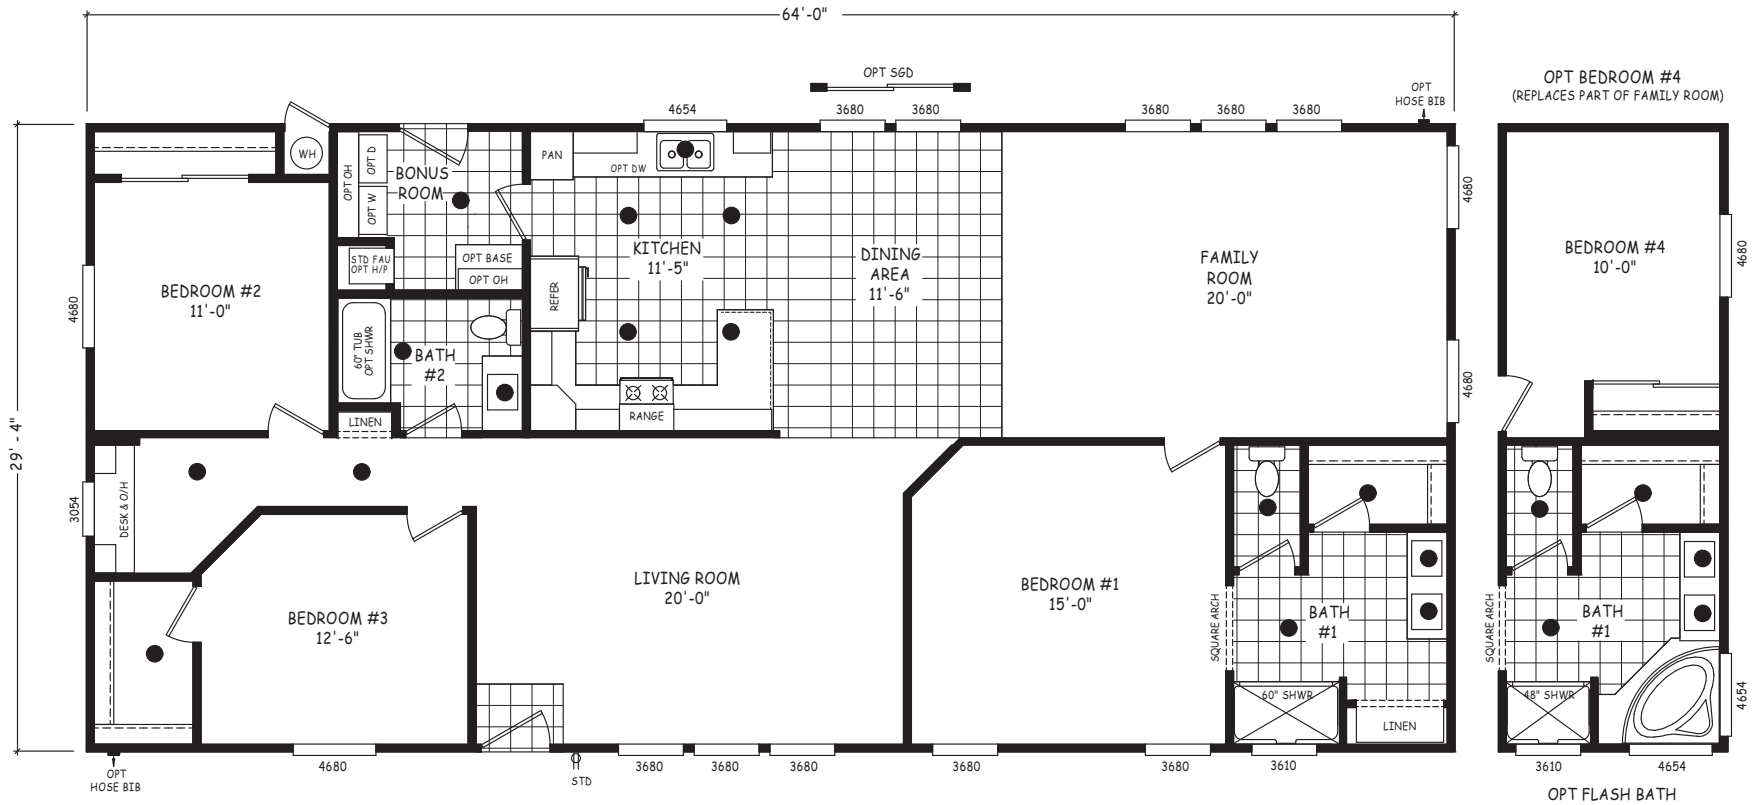

Jemez

Edge Series

1,877 SQ. FT. (Approximate) 3 Bedroom, 2 Bath

Last Updated: 7-24-24

FACTORY SELECT HOMES
8610 E. Main Street
Mesa, AZ 85207

FactorySelectMobileHomes.com | 1-800-670-1464

IMPORTANT: Alta Cima Corp reserves the right to modify, cancel or substitute products or features of this event at any time without prior notice or obligation. Pictures and other promotional materials are representative and may depict or contain floor plans, square footages, elevations, options, upgrades, extra design features, decorations, floor coverings, specialty light fixtures, custom paint and wall coverings, window treatments, landscaping, sound and alarm systems, furnishings, appliances, and other designer/decorator features and amenities that are not included as part of the home and/or may not be available at all locations. Home, pricing and community information is subject to change, and homes to prior sale, at any time without notice or obligation. ©2020 Alta Cima Corp. All rights reserved.